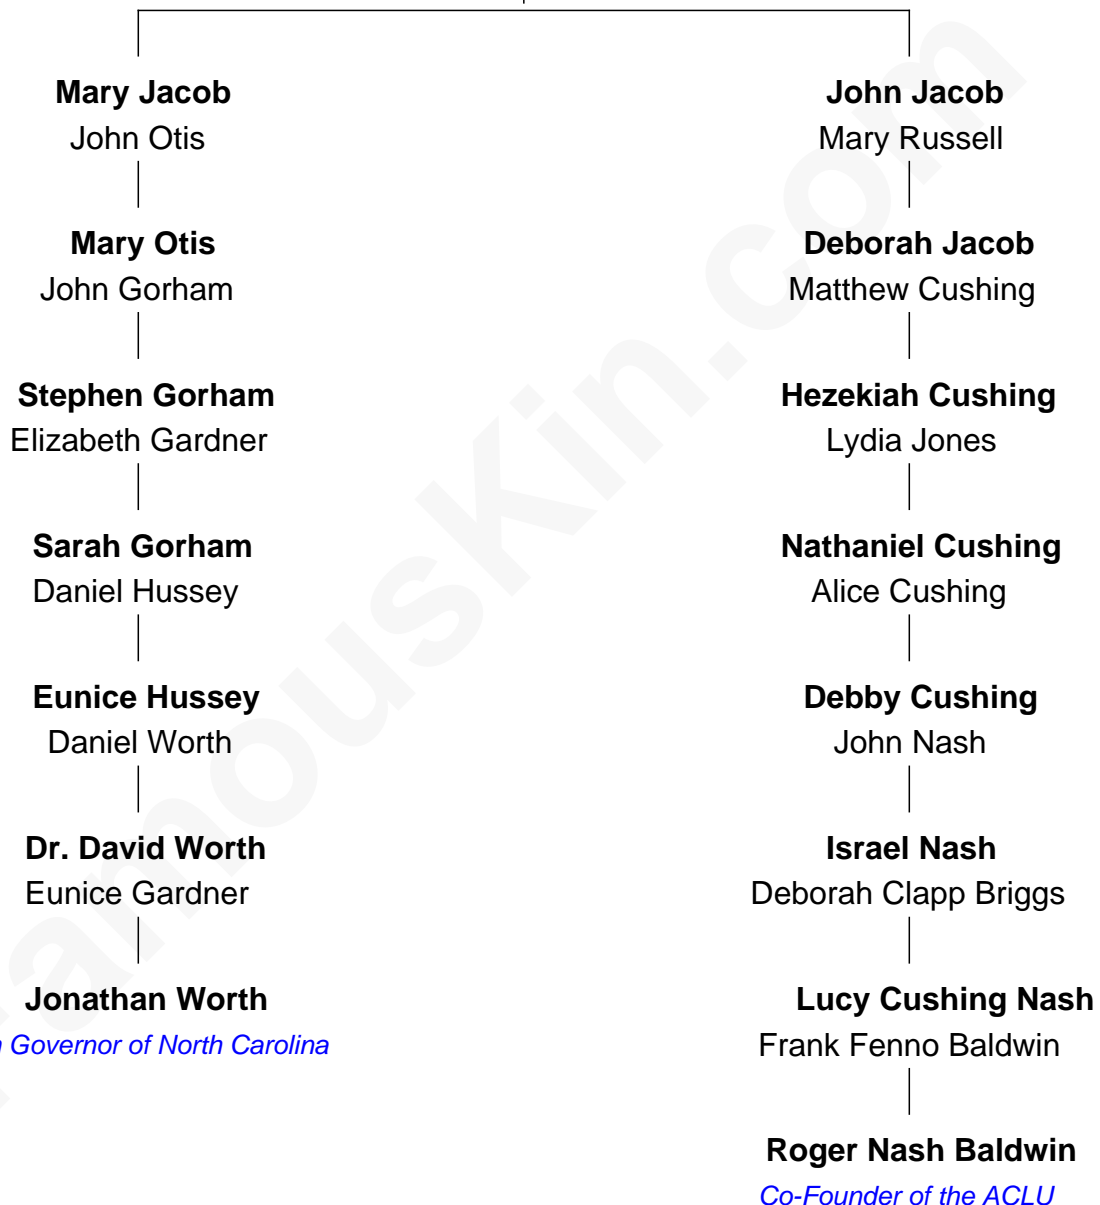

FamousKin.com Relationship Chart of

Jonathan Worth

39th Governor of North Carolina

6th cousin 1 time removed of

Roger Nash Baldwin

Co-Founder of the ACLU

Nicholas Jacob

Mary Gilman

Roger Nash Baldwin photo by [Bernard Gotfryd](#)