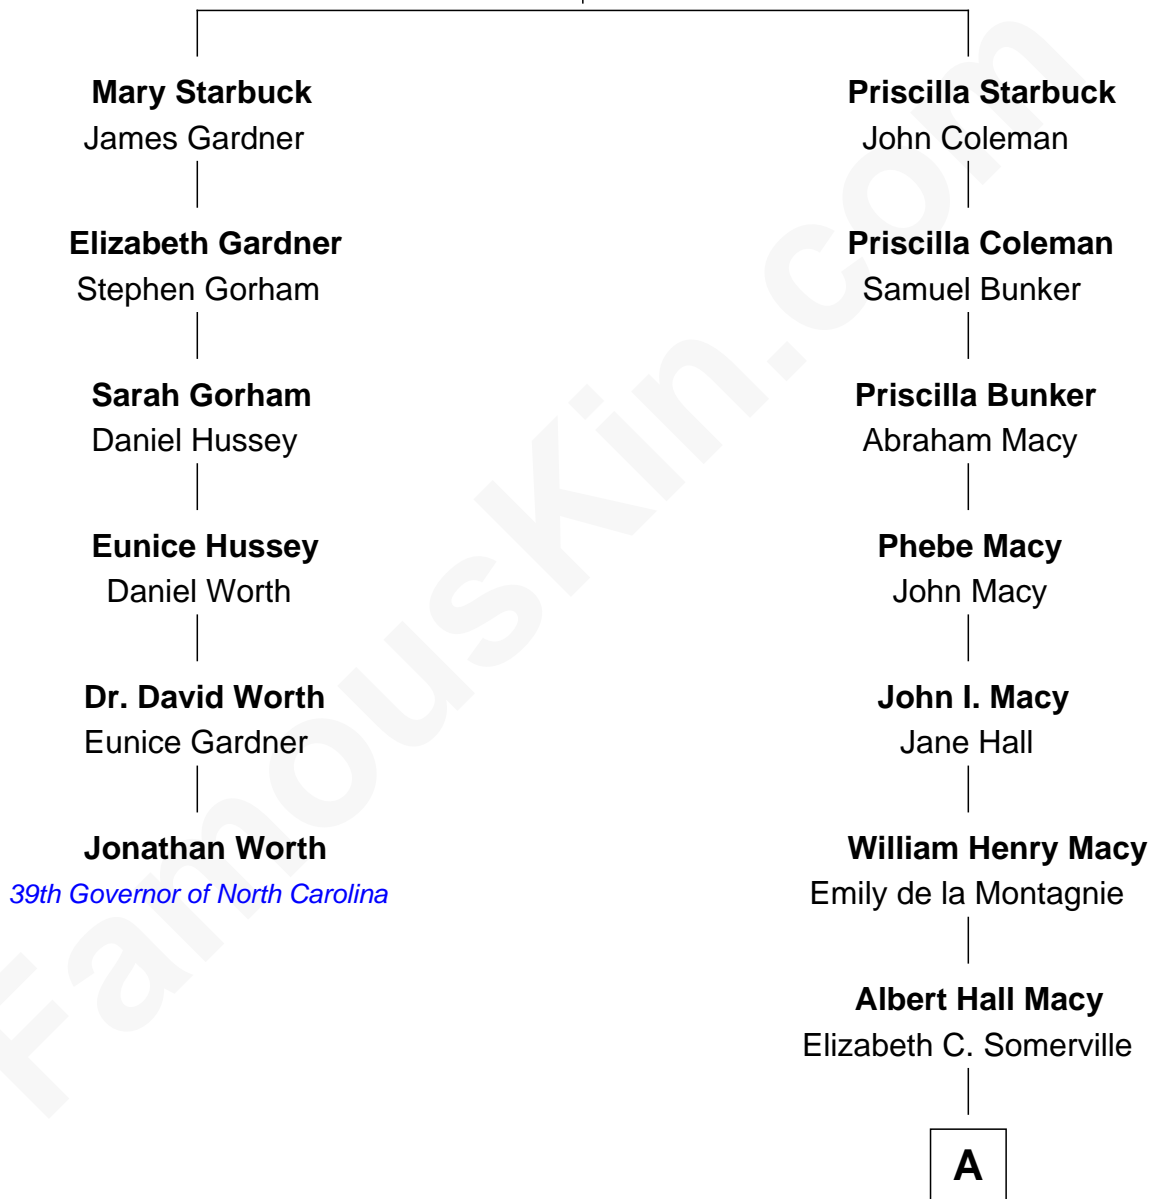

FamousKin.com Relationship Chart of

Jonathan Worth

39th Governor of North Carolina

5th cousin 3 times removed of

William H. Macy

TV and Movie Actor

Nathaniel Starbuck

Mary Coffin

A

William Hall Macy
Lois Elizabeth Overstreet

William H. Macy
TV and Movie Actor

FamousKin.com