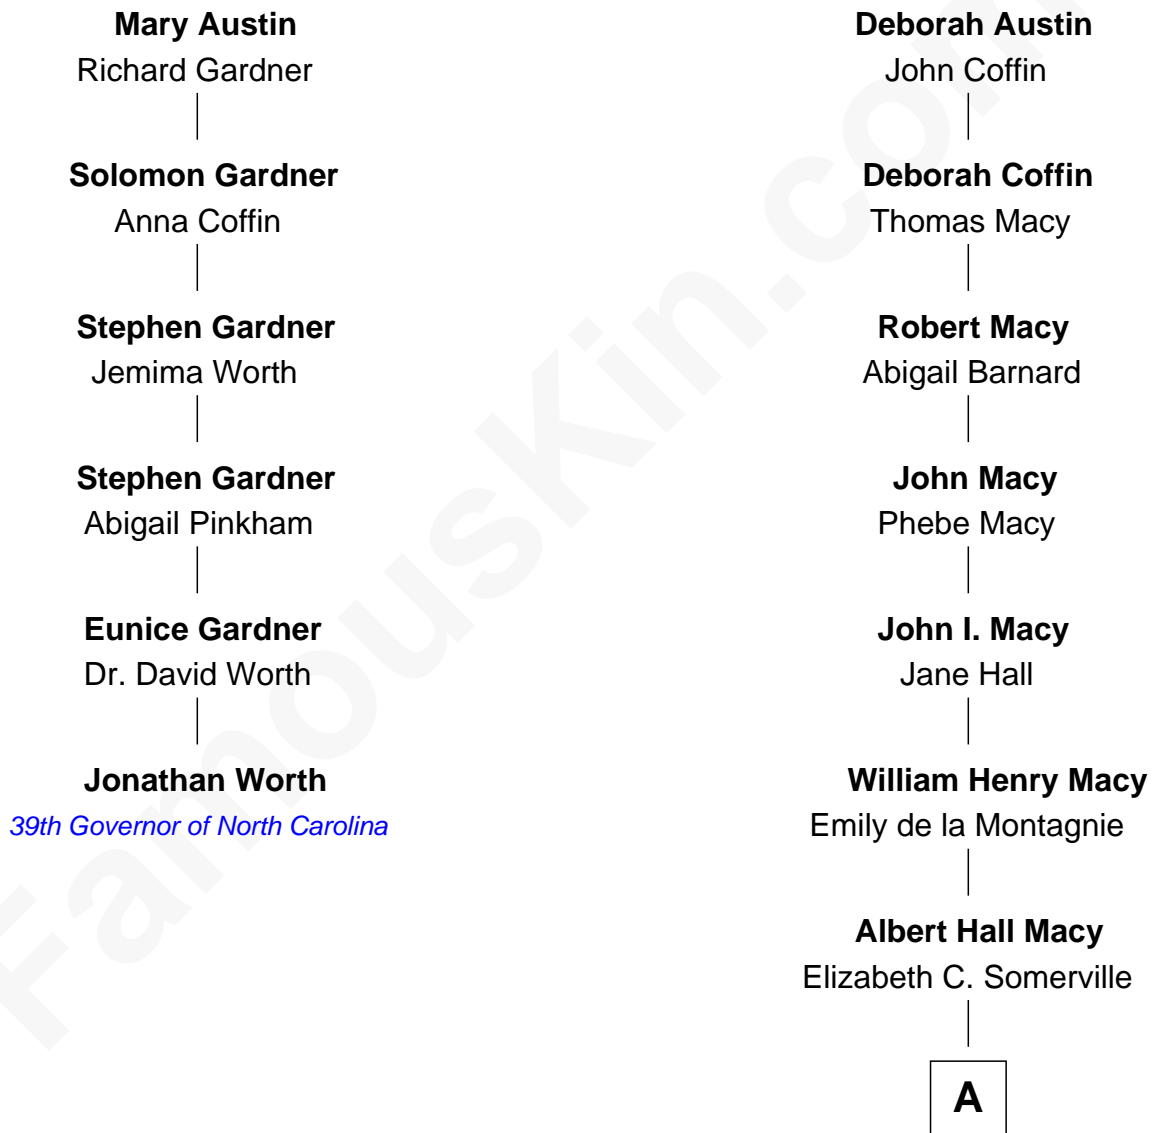

# FamousKin.com Relationship Chart of

**Jonathan Worth**

*39th Governor of North Carolina*

5th cousin 3 times removed of

**William H. Macy**

*TV and Movie Actor*

**Joseph Austin**

Sarah Starbuck

A

|  
**William Hall Macy**  
Lois Elizabeth Overstreet

|  
**William H. Macy**  
*TV and Movie Actor*

FamousKin.com