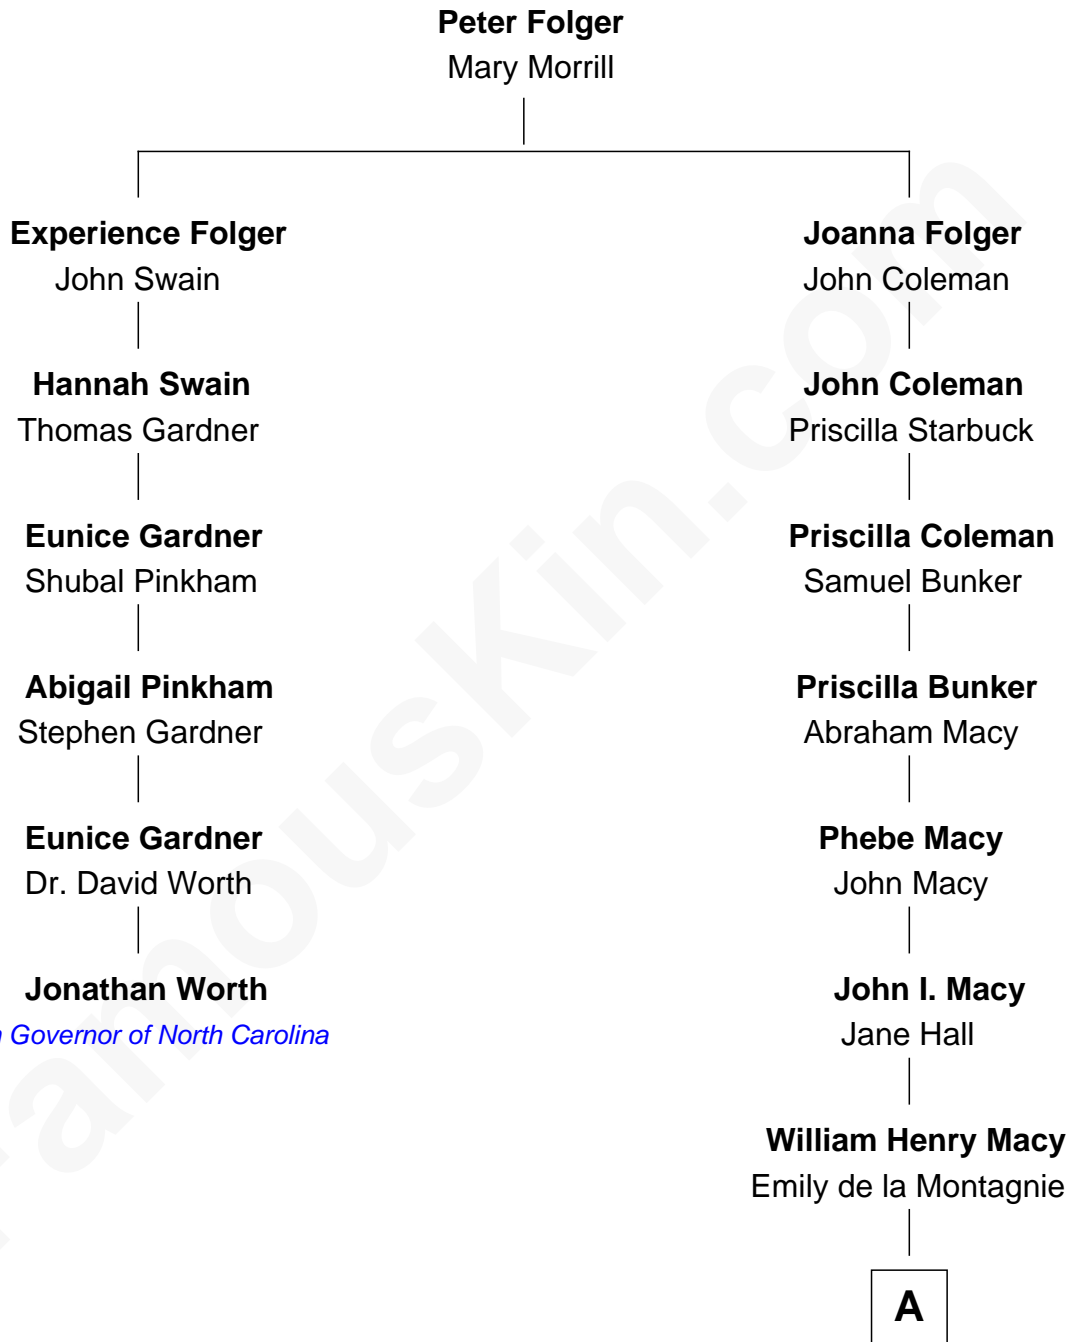

# FamousKin.com Relationship Chart of

**Jonathan Worth**

*39th Governor of North Carolina*

5th cousin 4 times removed of

**William H. Macy**

*TV and Movie Actor*

**A**

—  
**Albert Hall Macy**

Elizabeth C. Somerville

—  
**William Hall Macy**

Lois Elizabeth Overstreet

—  
**William H. Macy**

*TV and Movie Actor*

FamousKin.com