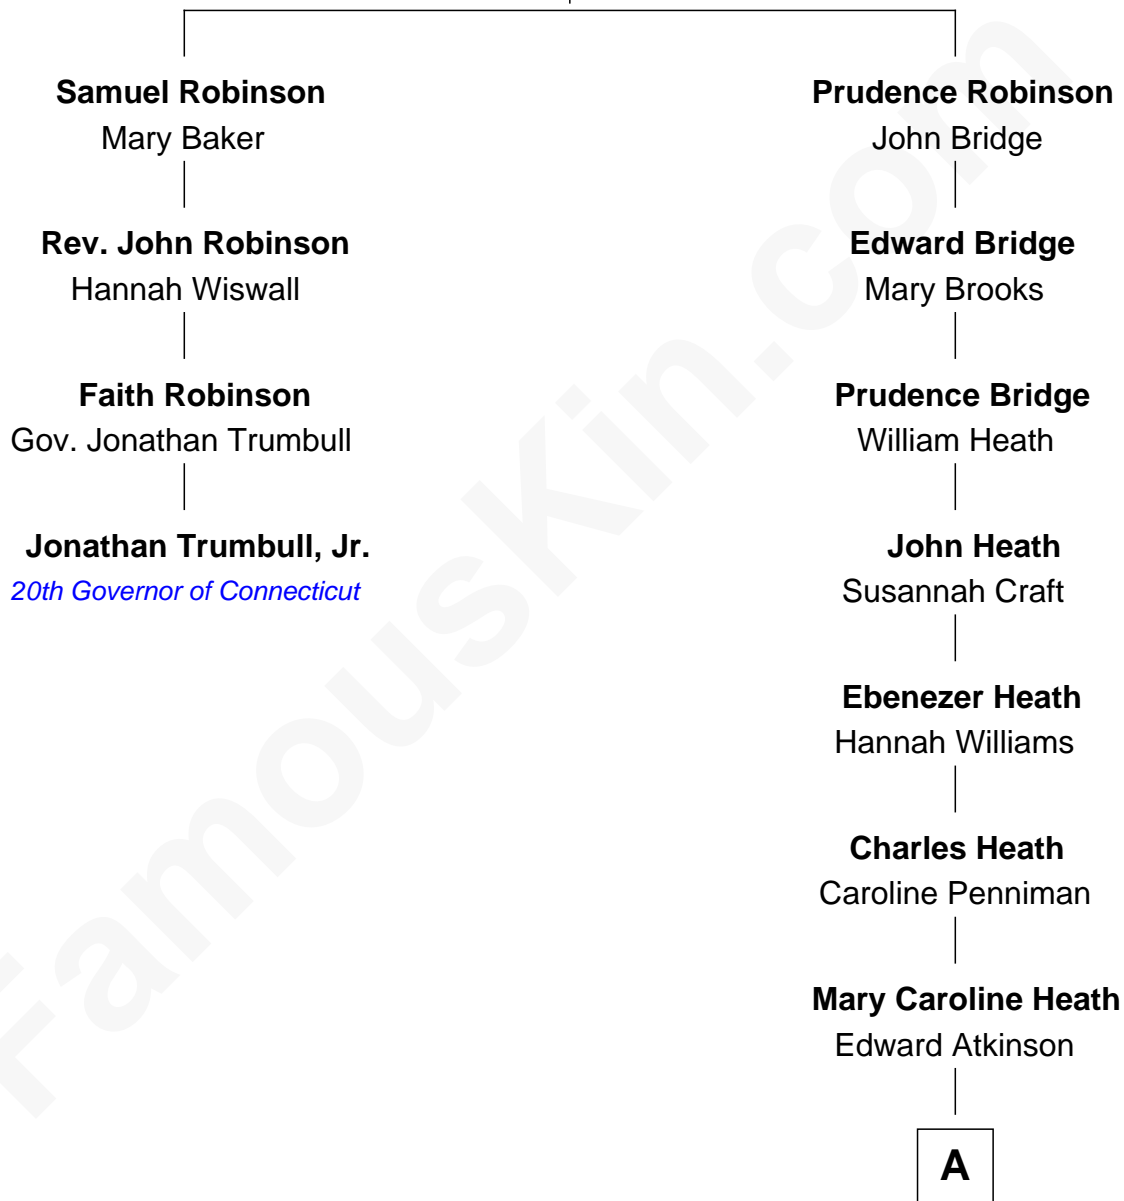

FamousKin.com Relationship Chart of

Jonathan Trumbull, Jr.

20th Governor of Connecticut

3rd cousin 6 times removed of

Sam Waterston

Stage, TV and Movie Actor

William Robinson

Margaret - - - - -

A

Robert Whitman Atkinson

Elizabeth Bispham Page

Alice Tucker Atkinson

George Chychele Waterston

Sam Waterston

Stage, TV and Movie Actor

FamousKin.com