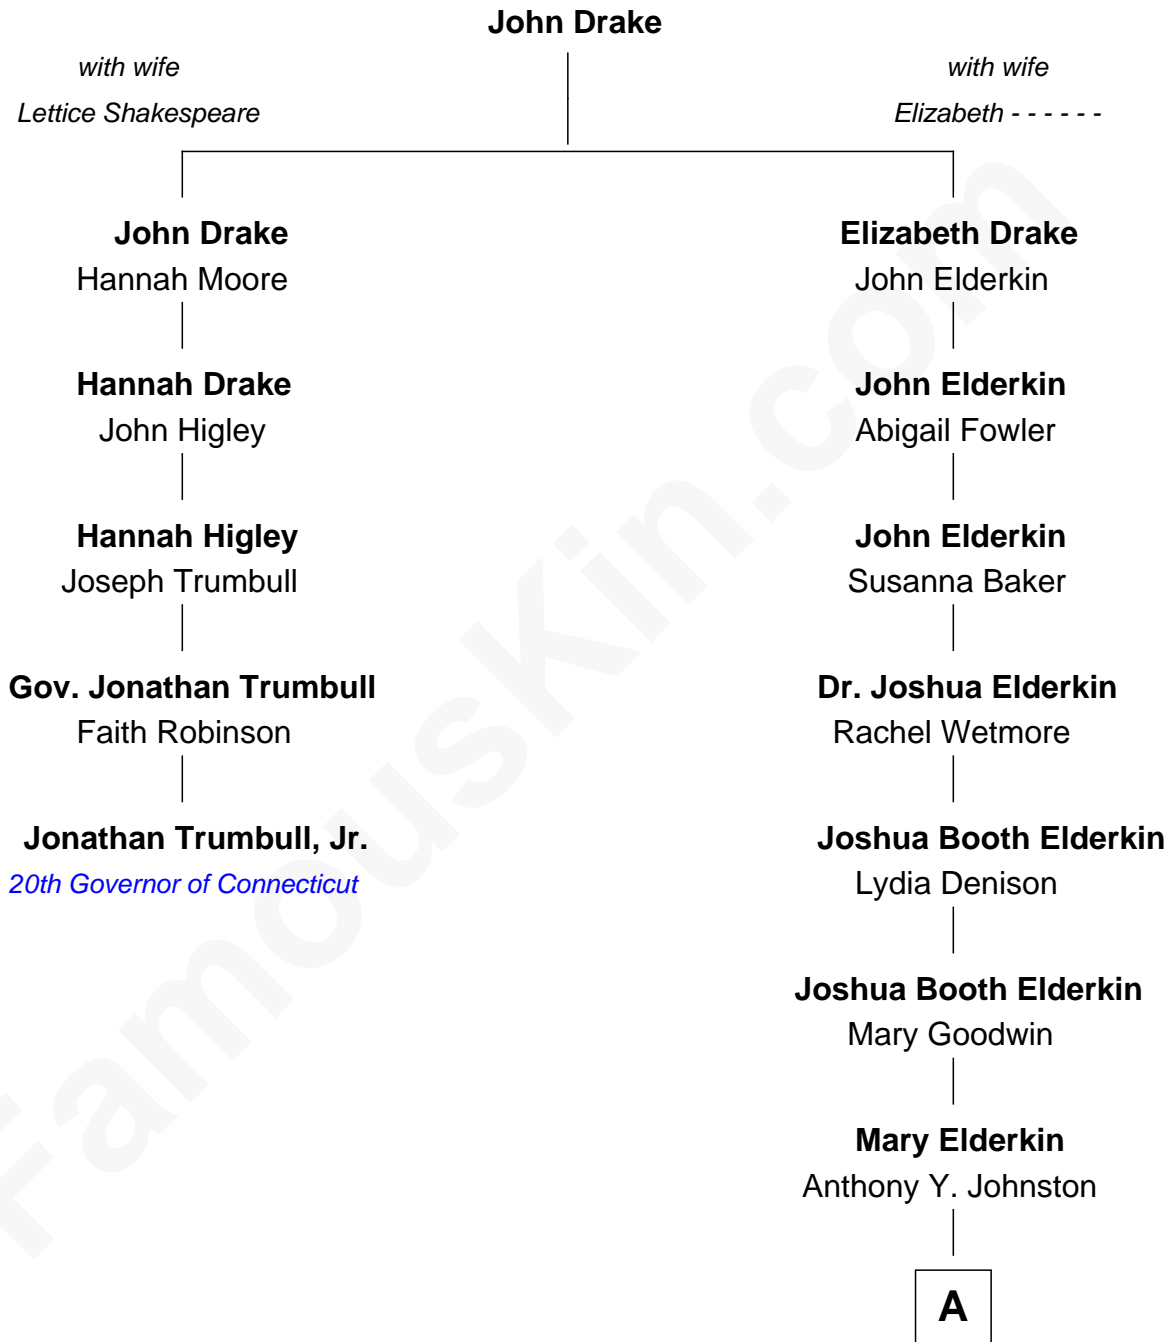

FamousKin.com Relationship Chart of

Jonathan Trumbull, Jr.

20th Governor of Connecticut

4th cousin 7 times removed of

Dr. Peggy Whitson

NASA and Axiom Space Astronaut

A

John Wesley Johnston

Lavina Luther Beightol

Charles Wesley Johnston

Mabel Anna Garland

Wanda Pauline Johnston

Christien O. Walters

Beth Avalee Walters

Earl Keith Whitson

Dr. Peggy Whitson

NASA and Axiom Space Astronaut