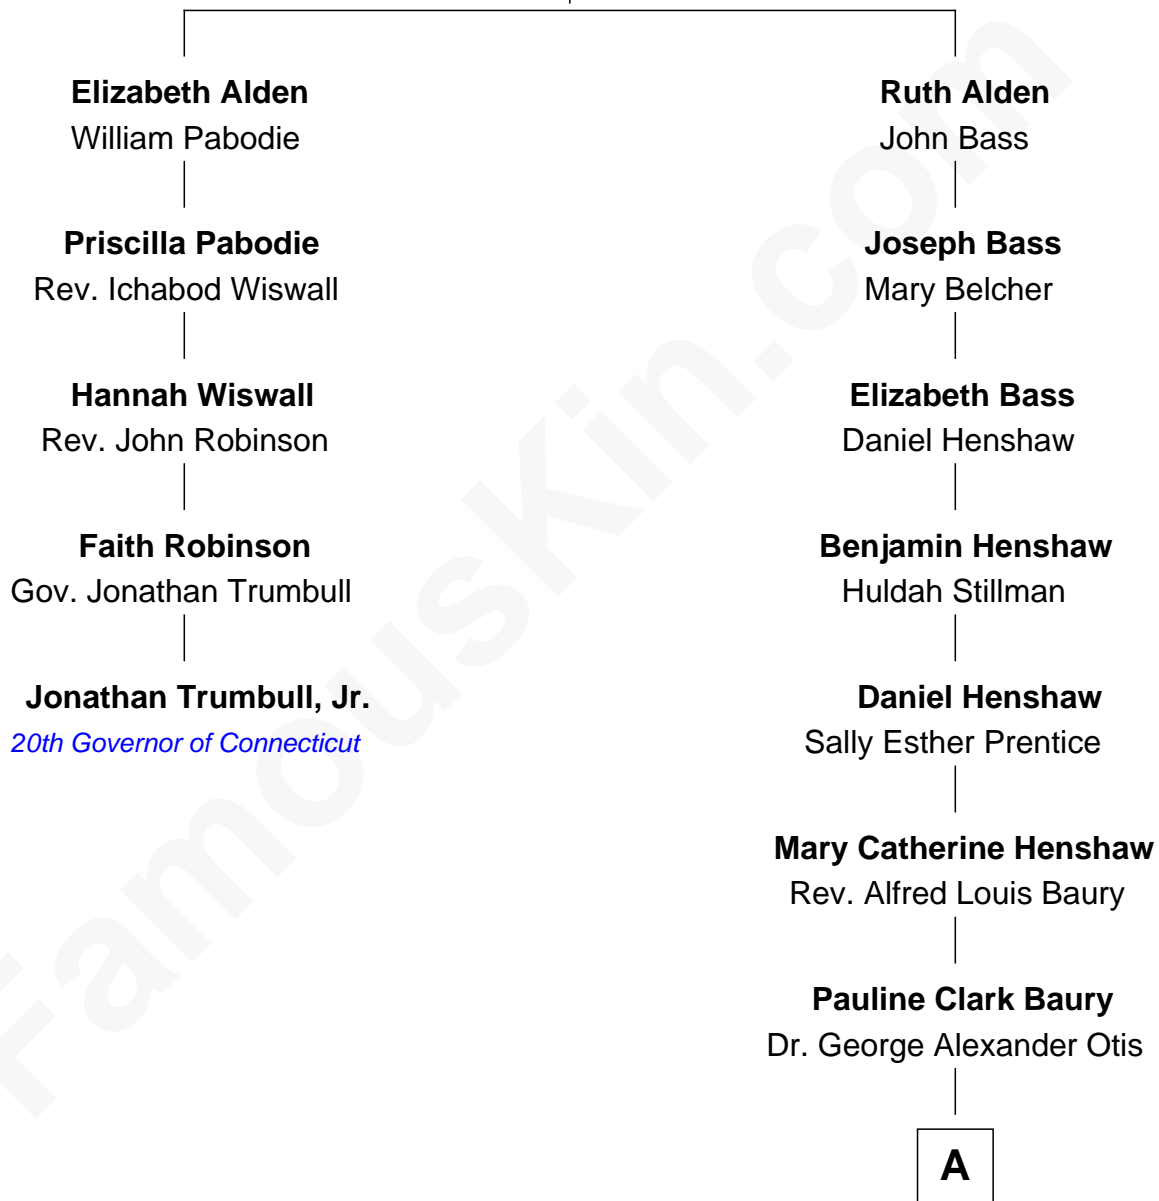

# FamousKin.com Relationship Chart of

**Jonathan Trumbull, Jr.**

*20th Governor of Connecticut*

4th cousin 6 times removed of

**George Winston**

*New Age Pianist*

**John Alden**  
Priscilla Mullins

A

Anna Marie Otis

Isaac Winston

George Otis Winston

Helen Comfort Stagg

George Otis Winston

Mary Annabel Bohannon

George Winston

*New Age Pianist*