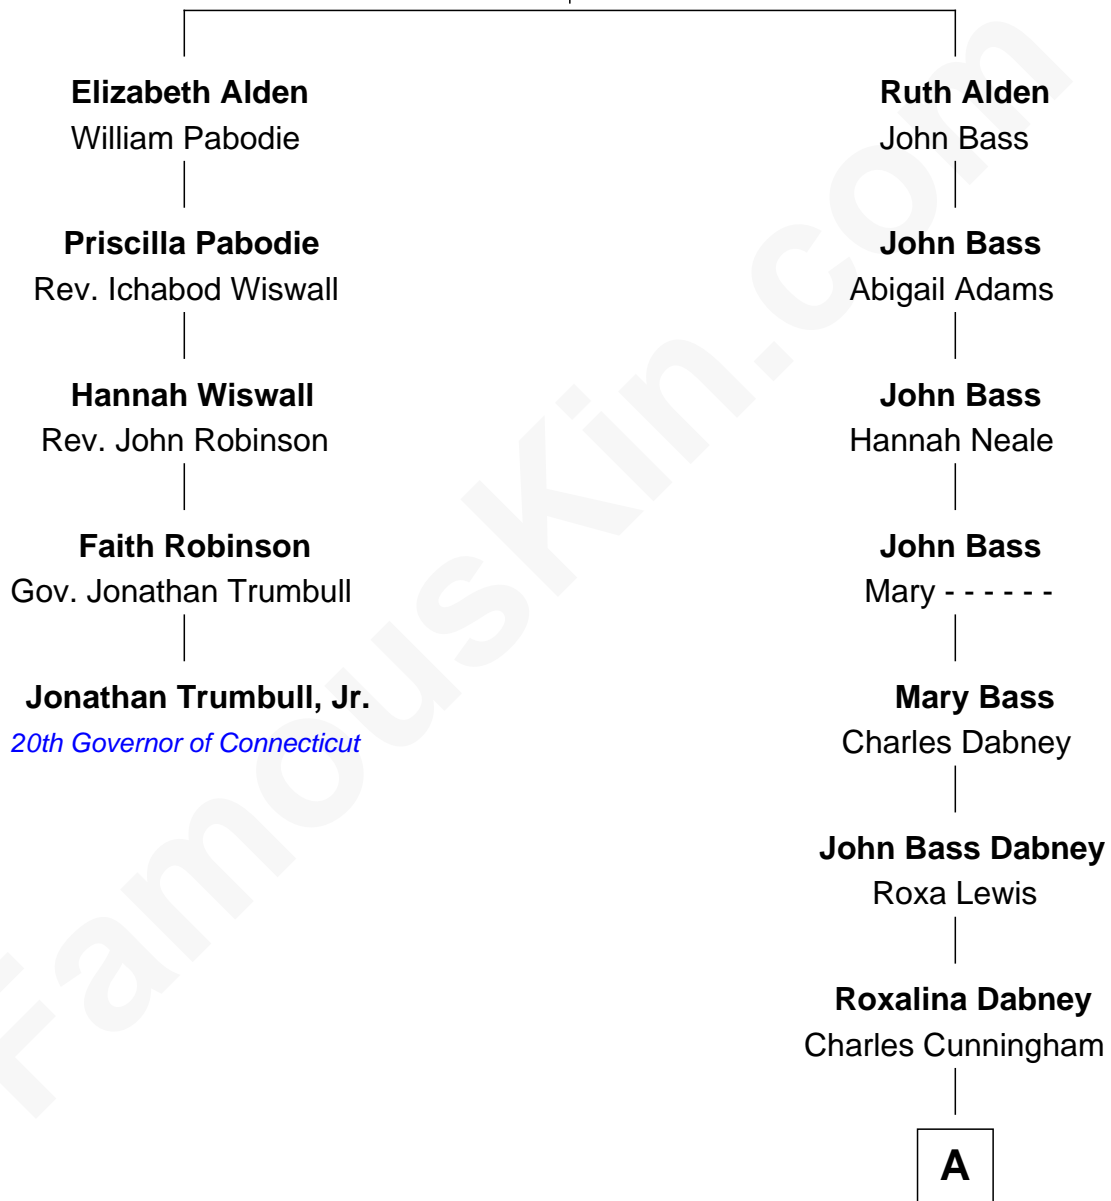

FamousKin.com Relationship Chart of

Jonathan Trumbull, Jr.

20th Governor of Connecticut

4th cousin 7 times removed of

Jennifer Coolidge

TV and Movie Actress

John Alden
Priscilla Mullins

A

Frederic Cunningham

Sarah Maria Parker

Frederic Cunningham

Hetty Sullivan Lawrence

Susannah Cunningham

John Templeman Coolidge

Paul Constant Coolidge

Gretchen Ann Knauff