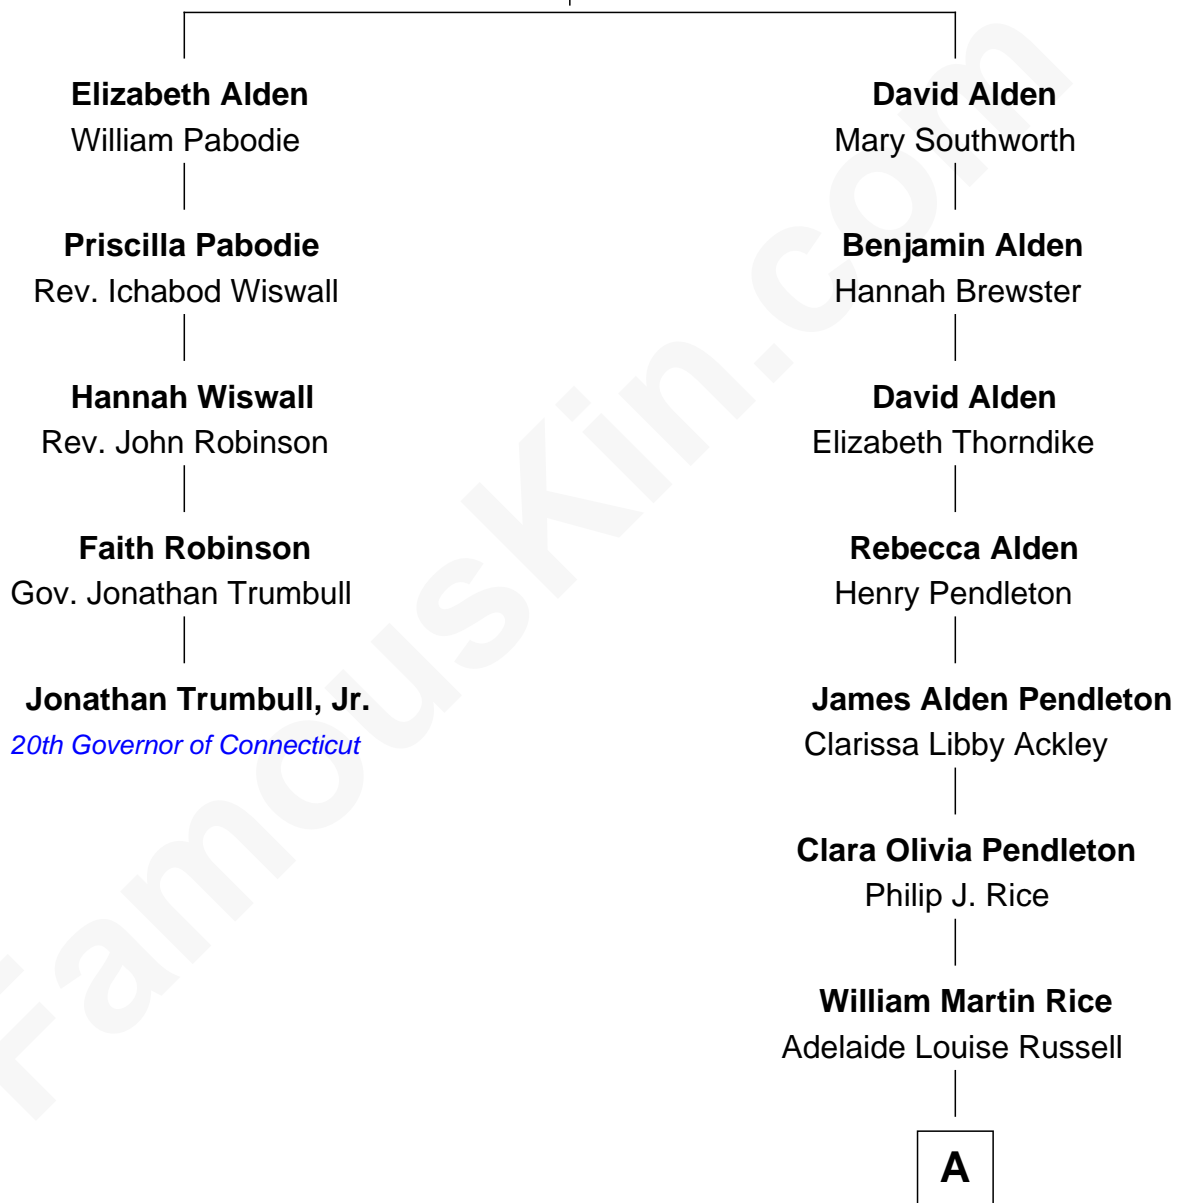

FamousKin.com

Relationship Chart of

Jonathan Trumbull, Jr.

20th Governor of Connecticut

4th cousin 4 times removed of

Eva Marie Saint

TV and Movie Actress

John Alden
Priscilla Mullins

A

—
Eva Marie Rice
John Merle Saint

—
Eva Marie Saint
TV and Movie Actress

FamousKin.com