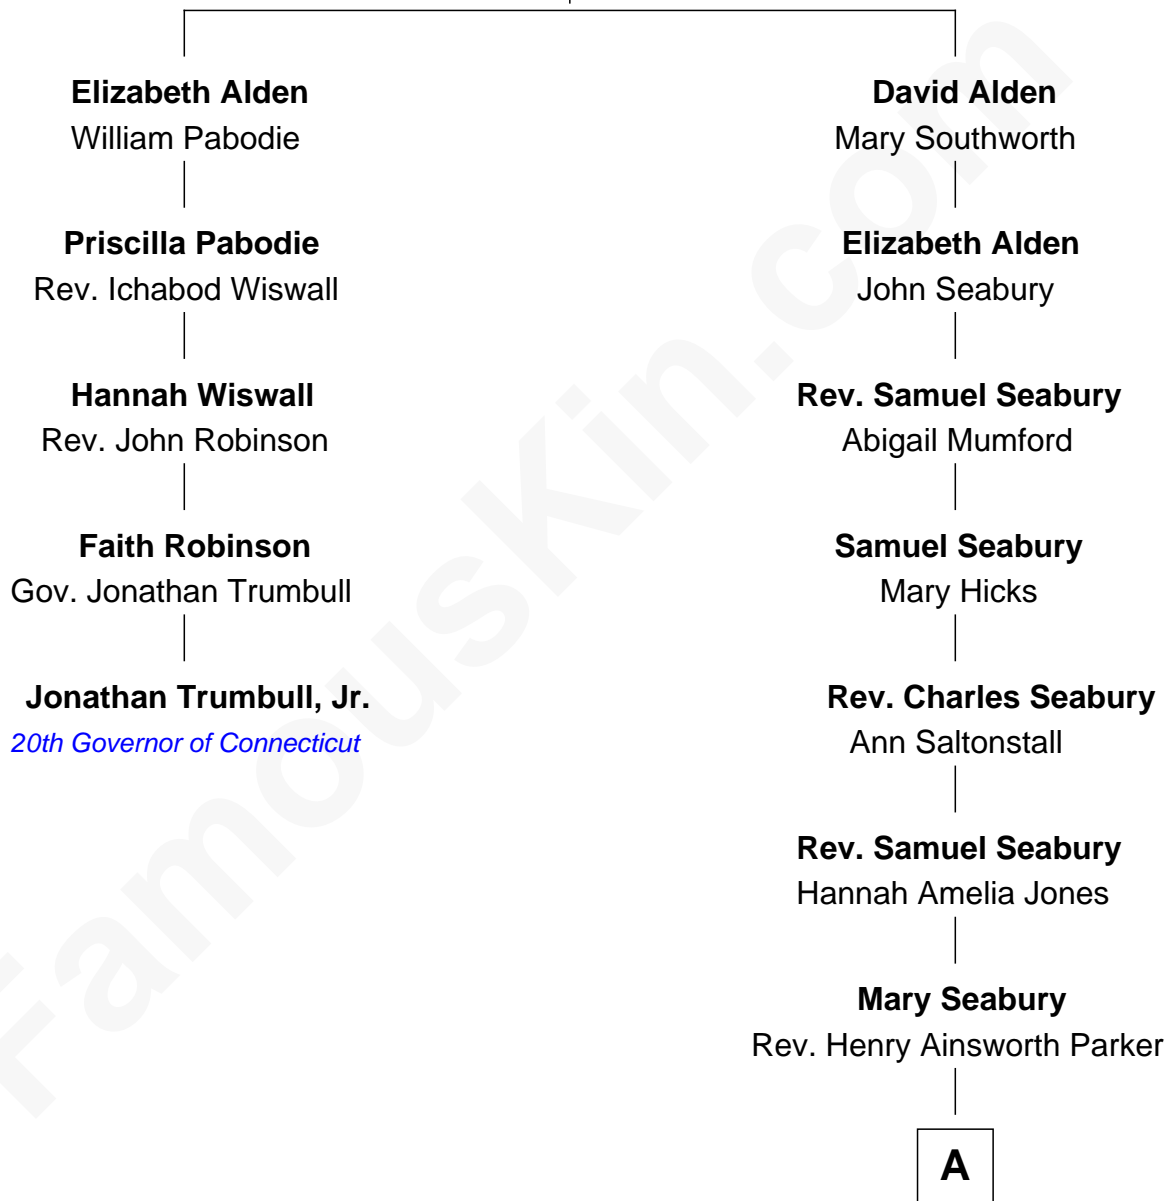

FamousKin.com Relationship Chart of

Jonathan Trumbull, Jr.

20th Governor of Connecticut

4th cousin 5 times removed of

Parker Stevenson

TV and Movie Actor

John Alden
Priscilla Mullins

A

Henry Seabury Parker

Marion Stevenson

Richard Stevenson Parker

Sarah Meade Price

Parker Stevenson

TV and Movie Actor

FamousKin.com