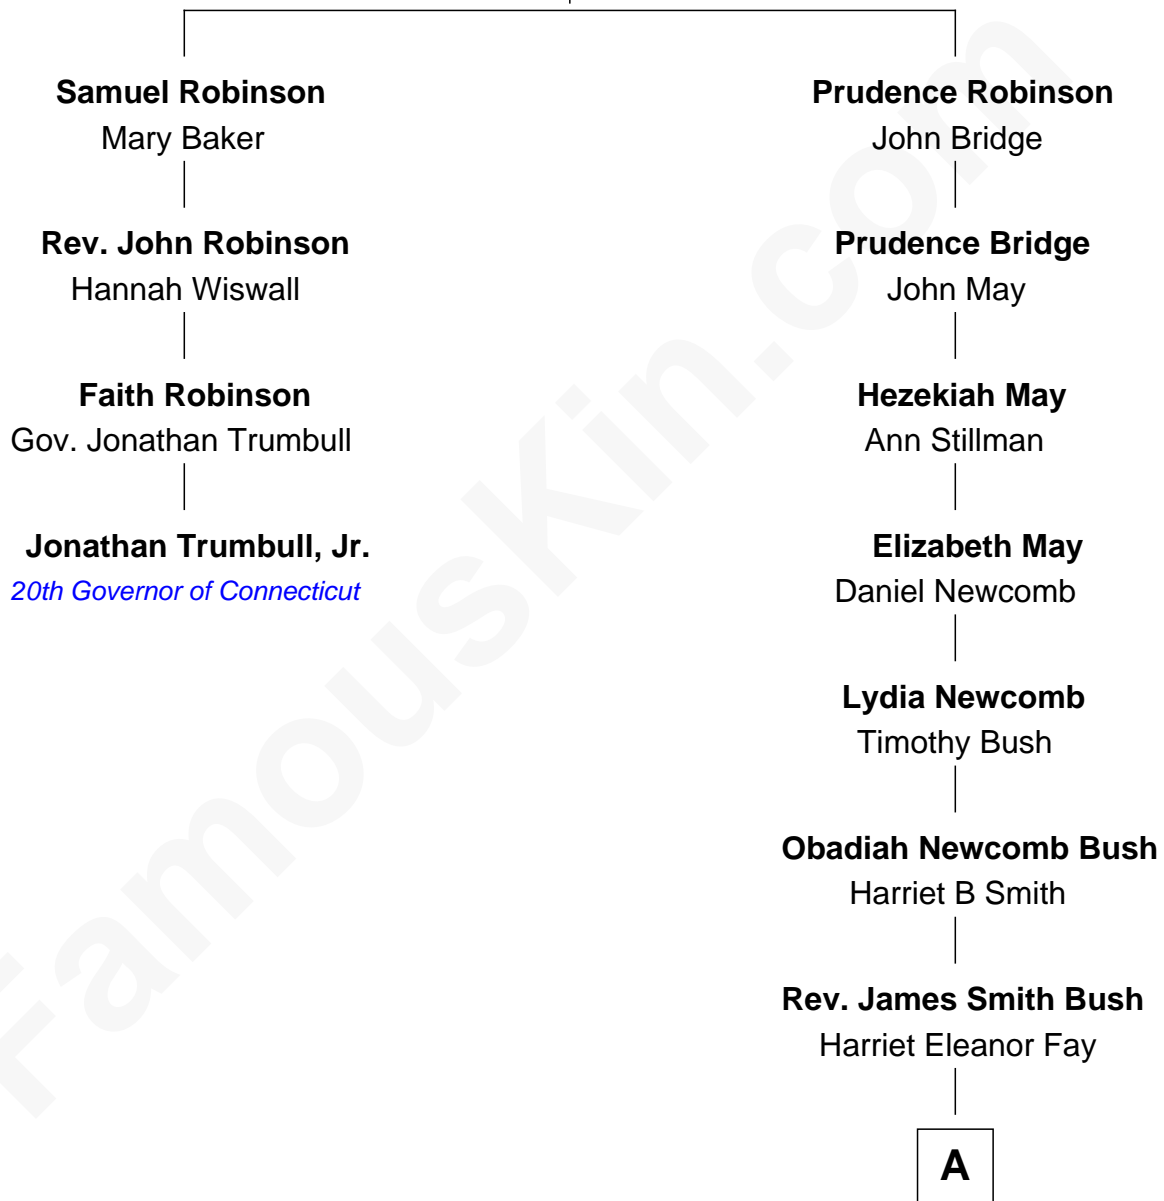

FamousKin.com Relationship Chart of

Jonathan Trumbull, Jr.

20th Governor of Connecticut

3rd cousin 6 times removed of

George H. W. Bush

41st U.S. President

William Robinson

Margaret - - - - -

A

Samuel Prescott Bush

Flora Sheldon

Prescott Sheldon Bush

Dorothy Wear Walker

George H. W. Bush

41st U.S. President

FamousKin.com