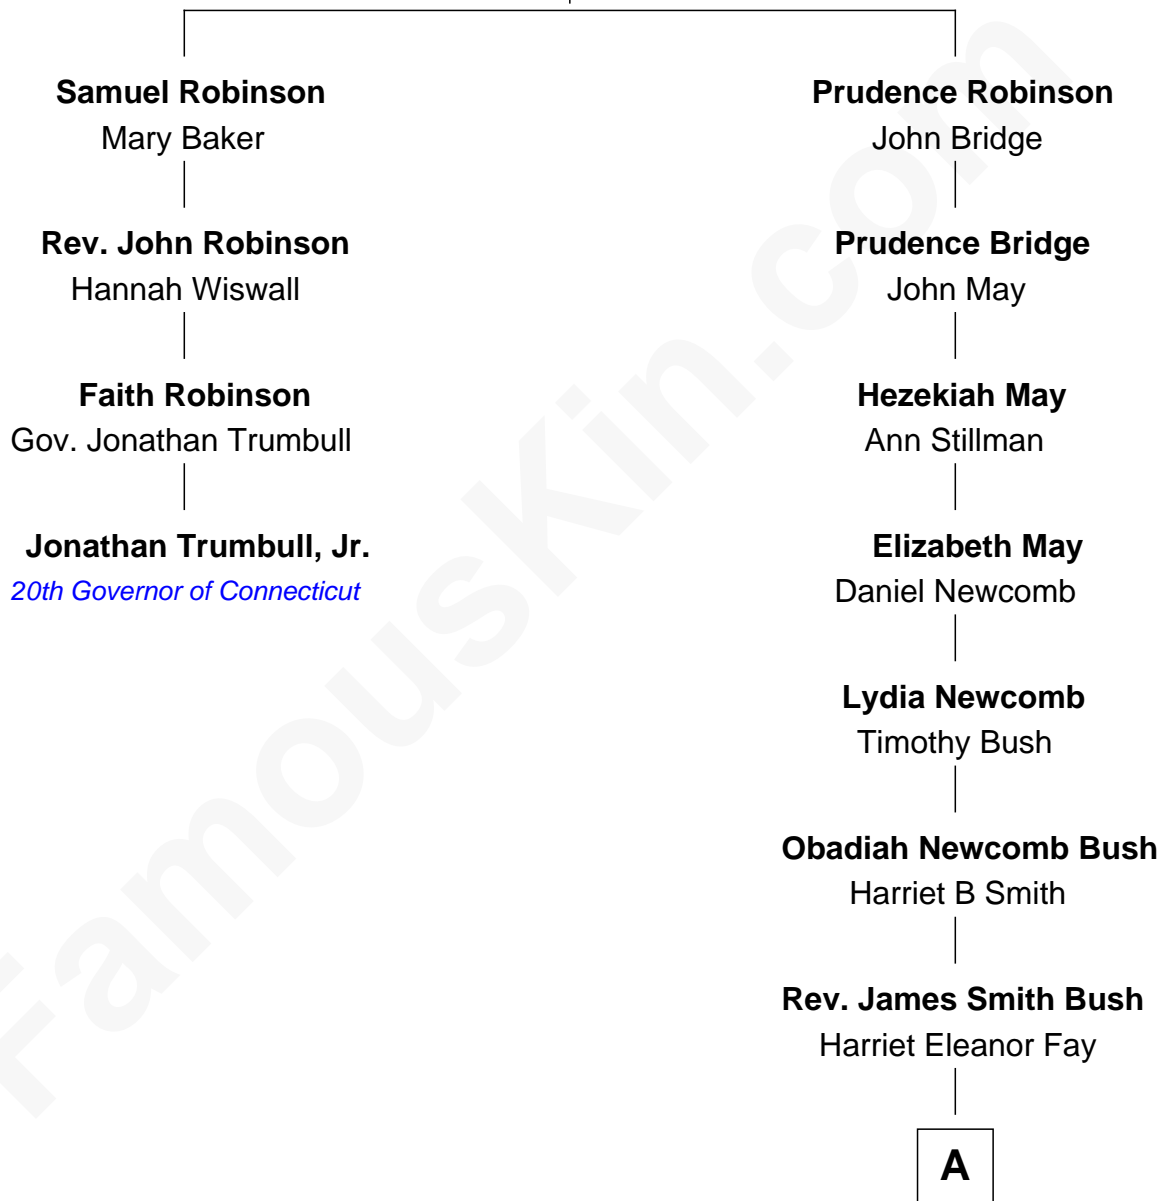

FamousKin.com Relationship Chart of

Jonathan Trumbull, Jr.

20th Governor of Connecticut

3rd cousin 7 times removed of

George W. Bush

43rd U.S. President

William Robinson

Margaret - - - - -

A

Samuel Prescott Bush

Flora Sheldon

Prescott Sheldon Bush

Dorothy Wear Walker

George Herbert Walker Bush

Barbara Pierce

George W. Bush

43rd U.S. President

FamousKin.com