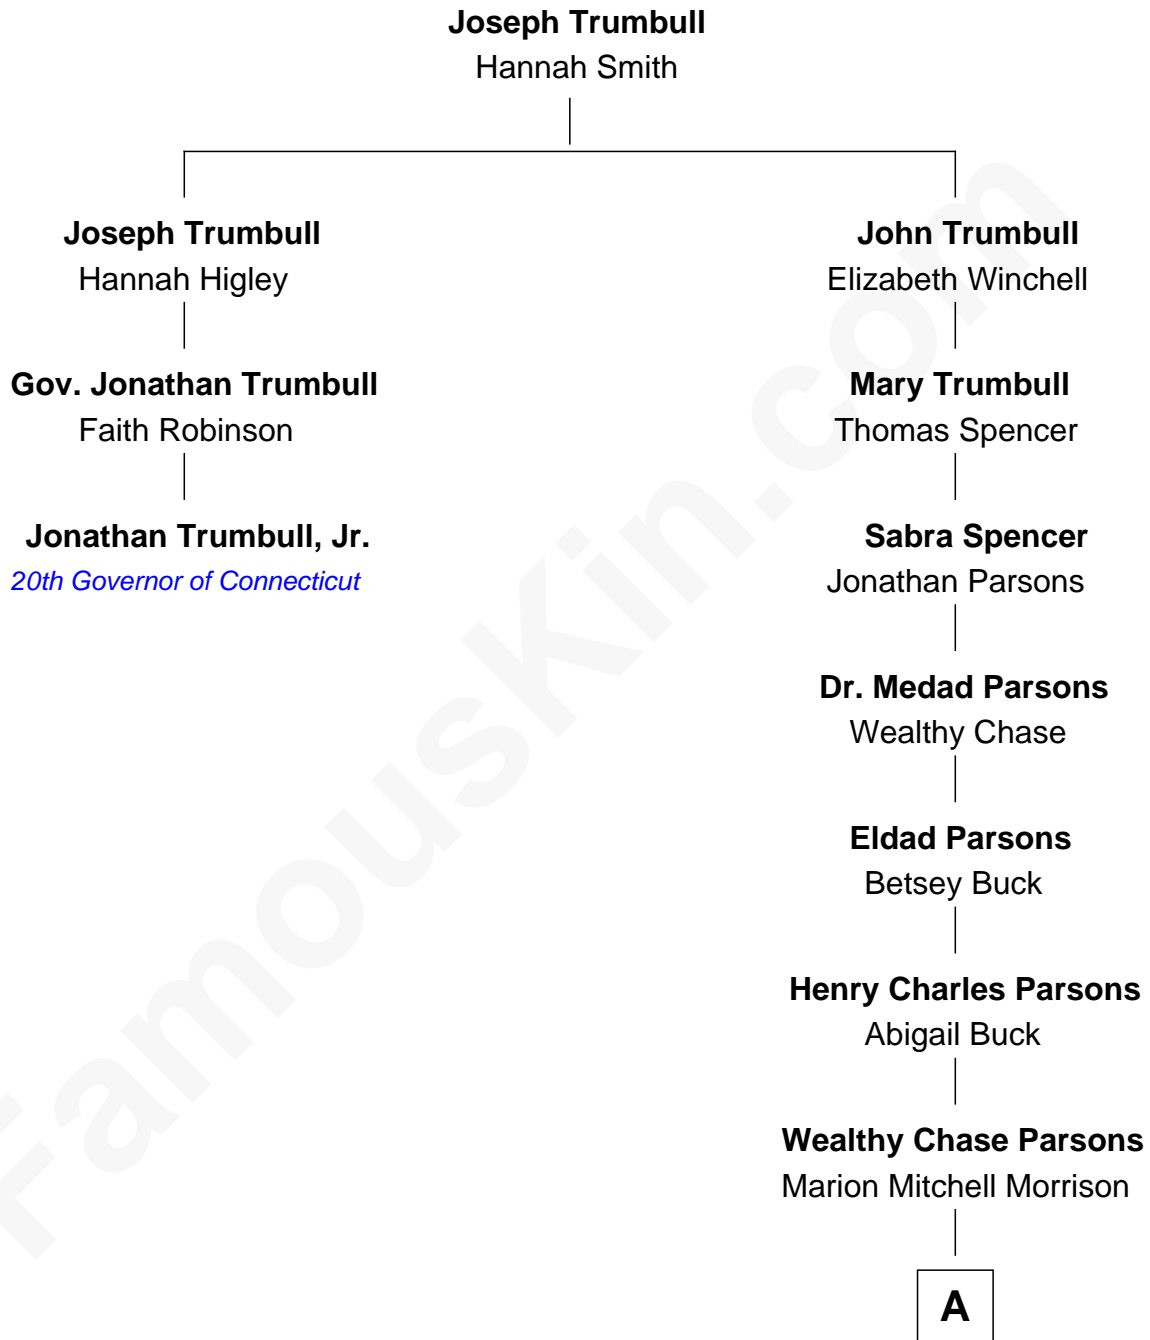

FamousKin.com
Relationship Chart of
Jonathan Trumbull, Jr.
20th Governor of Connecticut

2nd cousin 6 times removed of

John Wayne
Movie Actor

A

—
Clyde Leonard Morrison

Mary Alberta Brown

—
John Wayne

Movie Actor

FamousKin.com