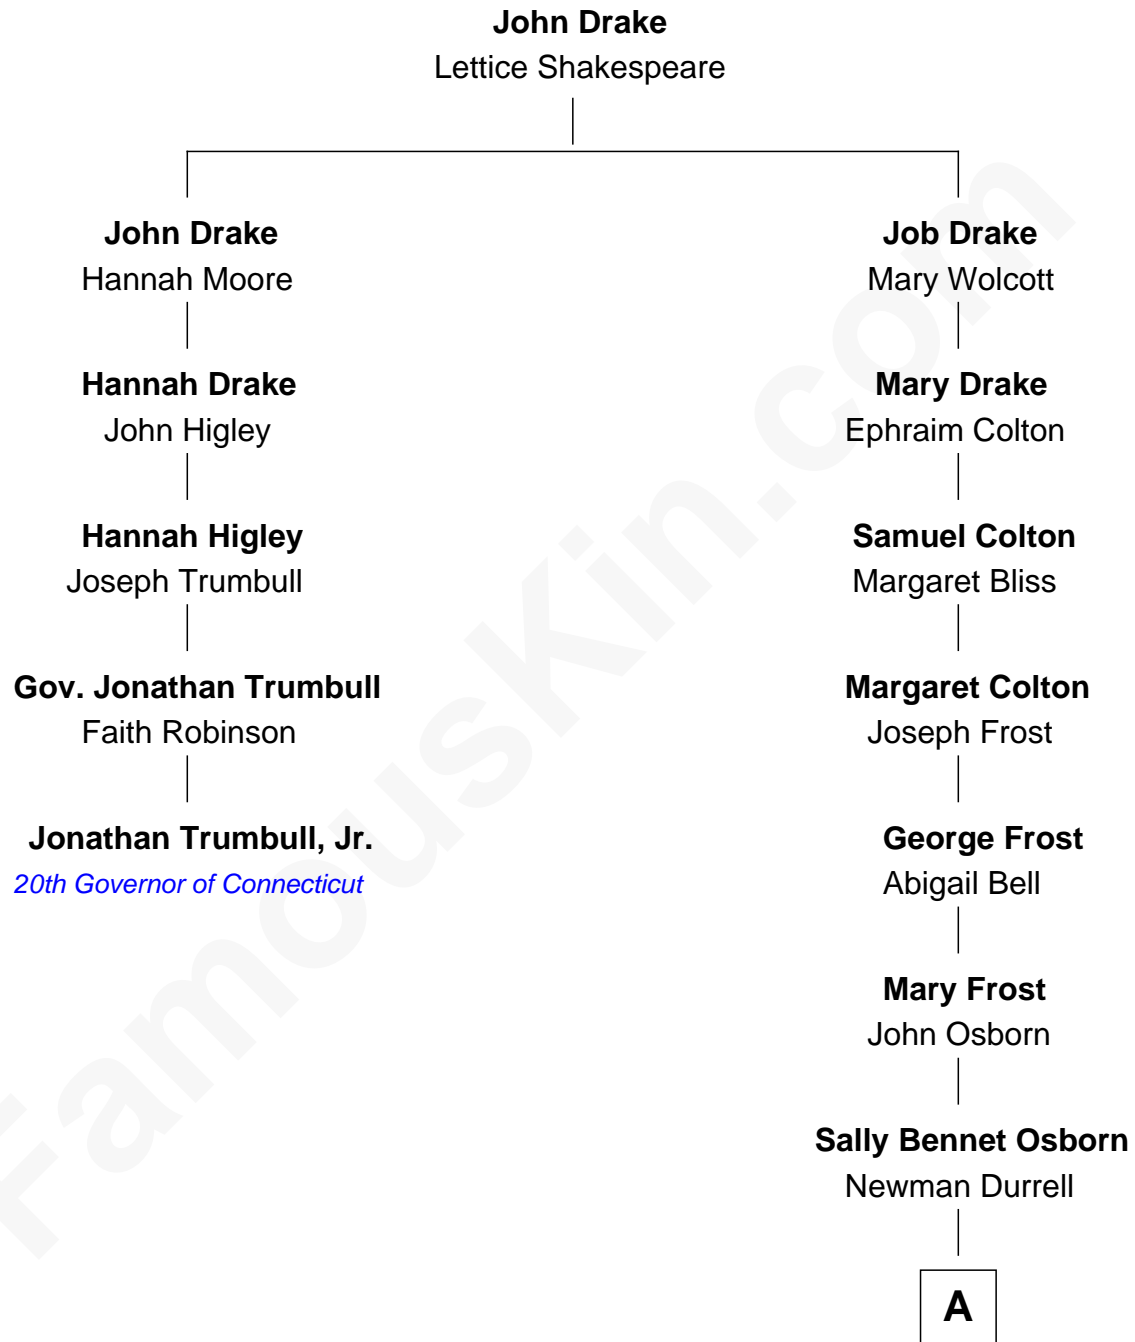

FamousKin.com Relationship Chart of

Jonathan Trumbull, Jr.

20th Governor of Connecticut

4th cousin 6 times removed of

Lucille Ball

TV Actress - "I Love Lucy"

A

George Osborn Durrell

Anne Jane Jewell

Nellie Rebecca Durrell

Jasper Clinton Ball

Henry Durrell Ball

Desiree Evelyn Hunt

Lucille Ball

TV Actress - "I Love Lucy"

FamousKin.com