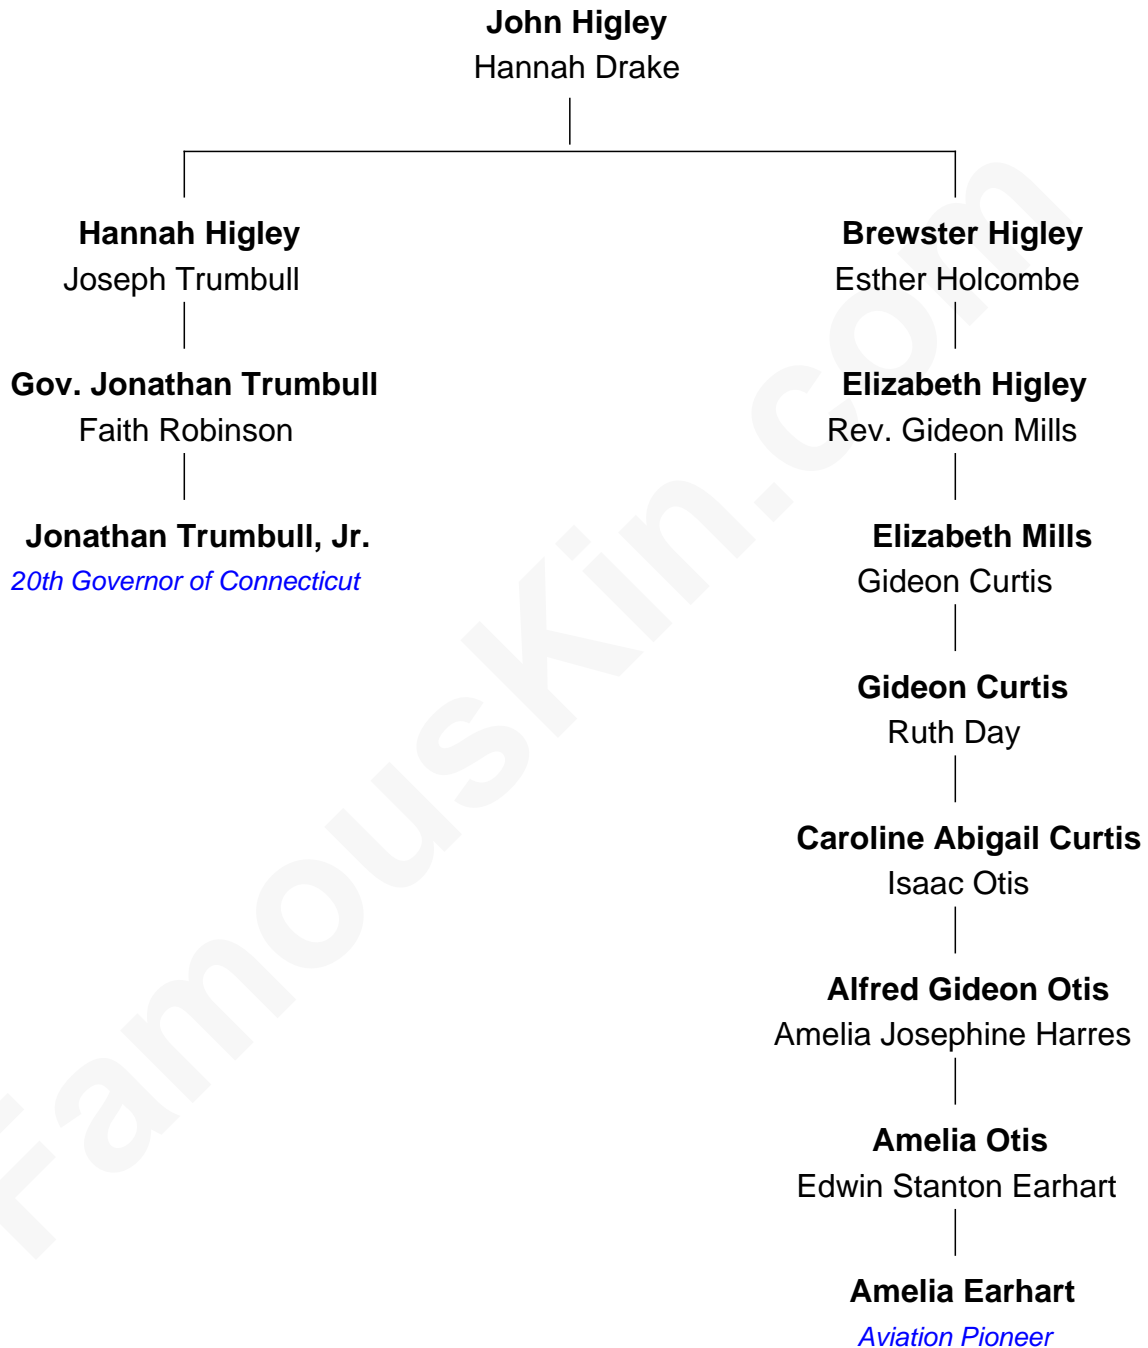

FamousKin.com
Relationship Chart of
Jonathan Trumbull, Jr.
20th Governor of Connecticut

2nd cousin 5 times removed of

Amelia Earhart
Aviation Pioneer

Amelia Earhart photo by [Pacific Aviation Museum](#) (CC BY 2.0)