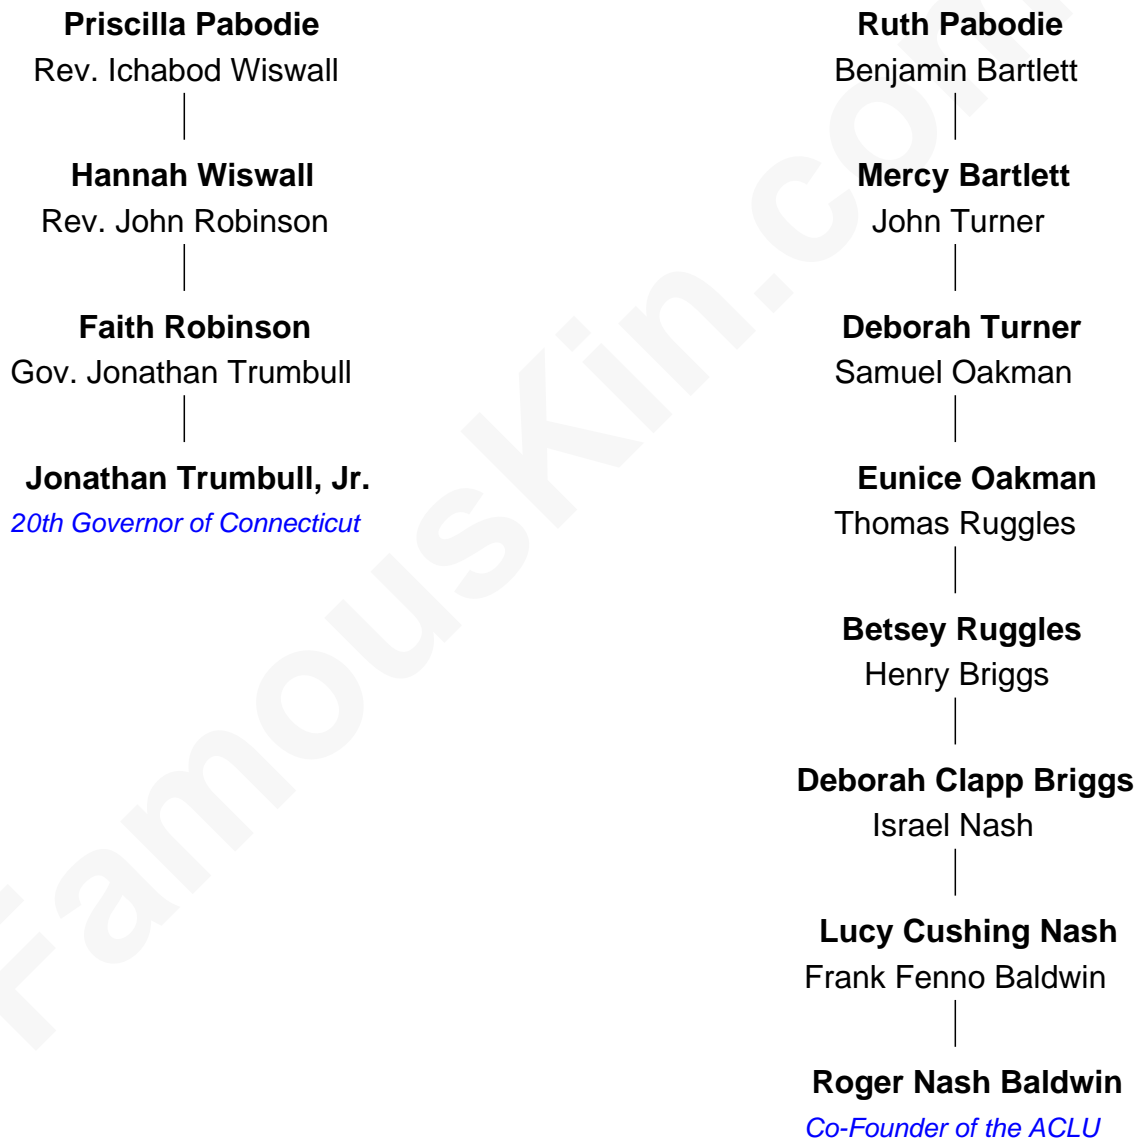

FamousKin.com Relationship Chart of

Jonathan Trumbull, Jr.

20th Governor of Connecticut

3rd cousin 4 times removed of

Roger Nash Baldwin

Co-Founder of the ACLU

William Pabodie

Elizabeth Alden

Roger Nash Baldwin photo by [Bernard Gotfryd](#)