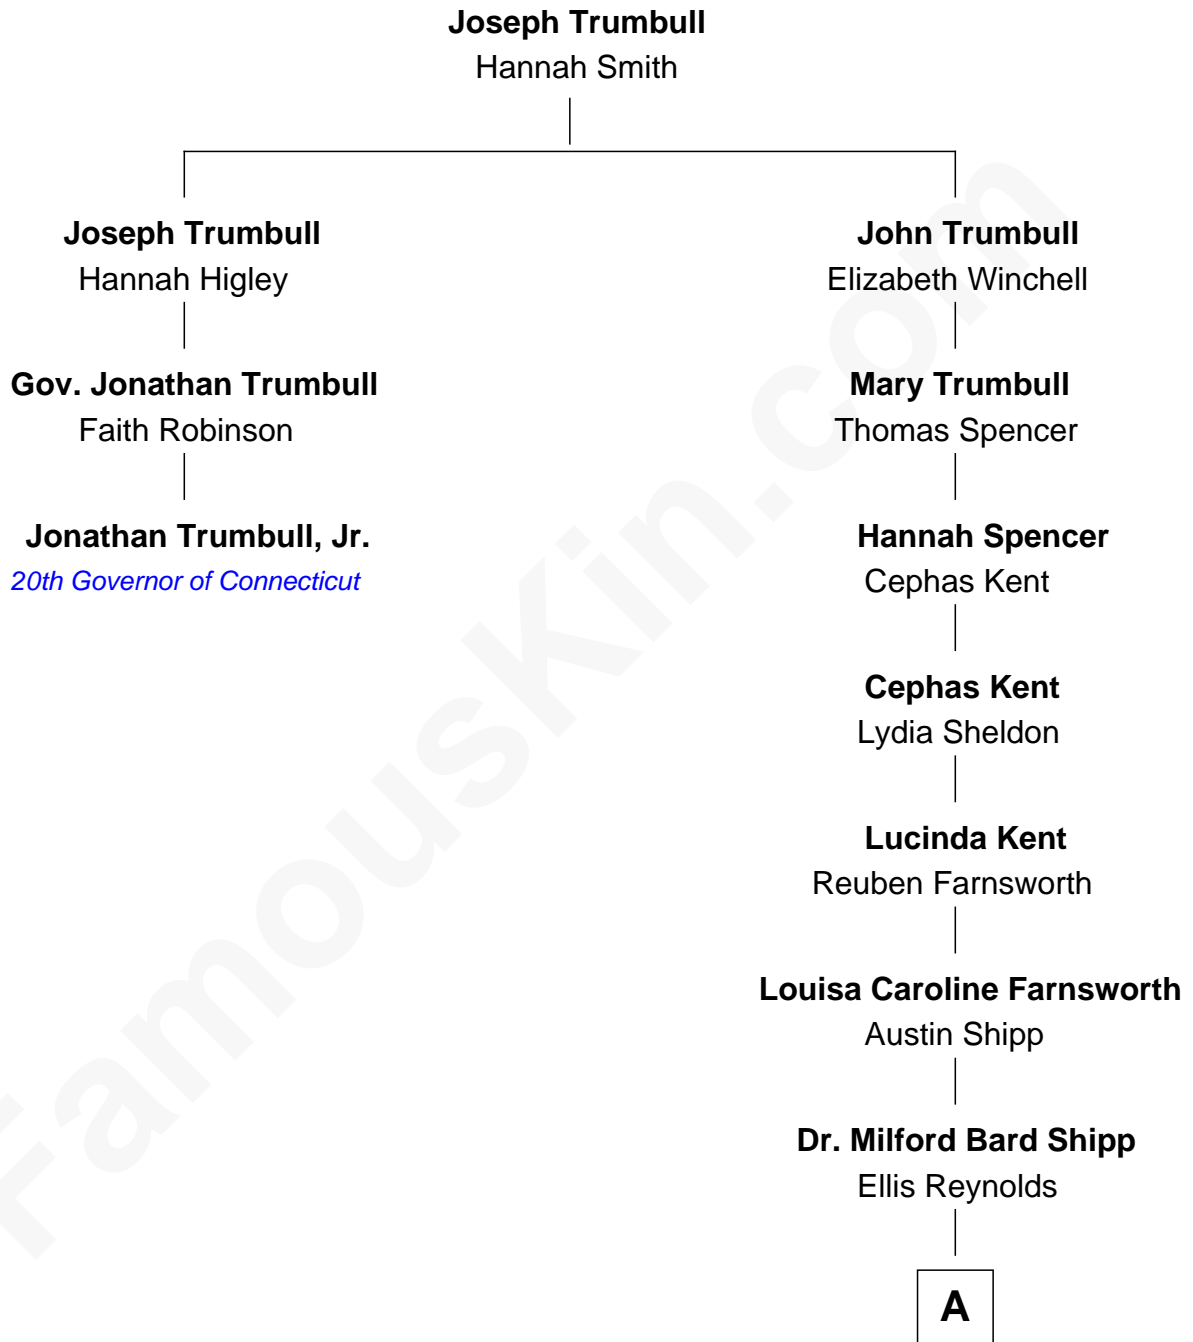

FamousKin.com
Relationship Chart of
Jonathan Trumbull, Jr.
20th Governor of Connecticut

2nd cousin 8 times removed of

Amy Adams
Movie Actress

A

Olea Shipp

John Hyrum Hill

Olea Lorraine Hill

Frank Ralph Adams

Richard Kent Adams

Kathryn Hicken

Amy Adams

Movie Actress