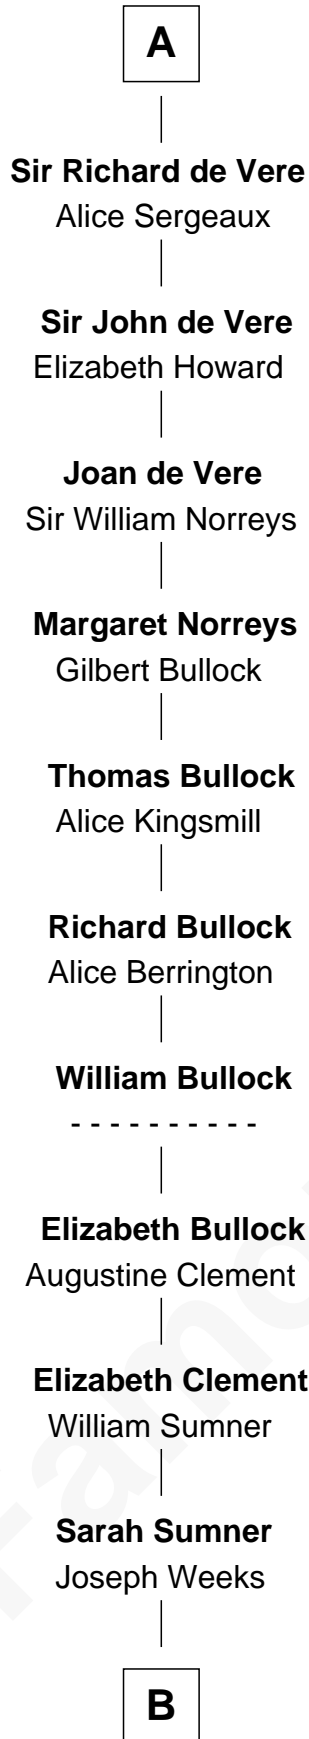

# FamousKin.com Relationship Chart of

**Daniel Burnham**

*World's Columbian Expo Architect*

1st cousin 20 times removed of

**Roger le Bigod**

*Magna Carta Surety*

**B**

—  
**Ebenezer Weeks**

Anna Holland

—  
**Holland Weeks**

Hannah Moseley

—  
**Holland Weeks**

Harriot Byron Hopkins

—  
**Elizabeth Keith Weeks**

Edwin Arnold Burnham

—  
**Daniel Burnham**