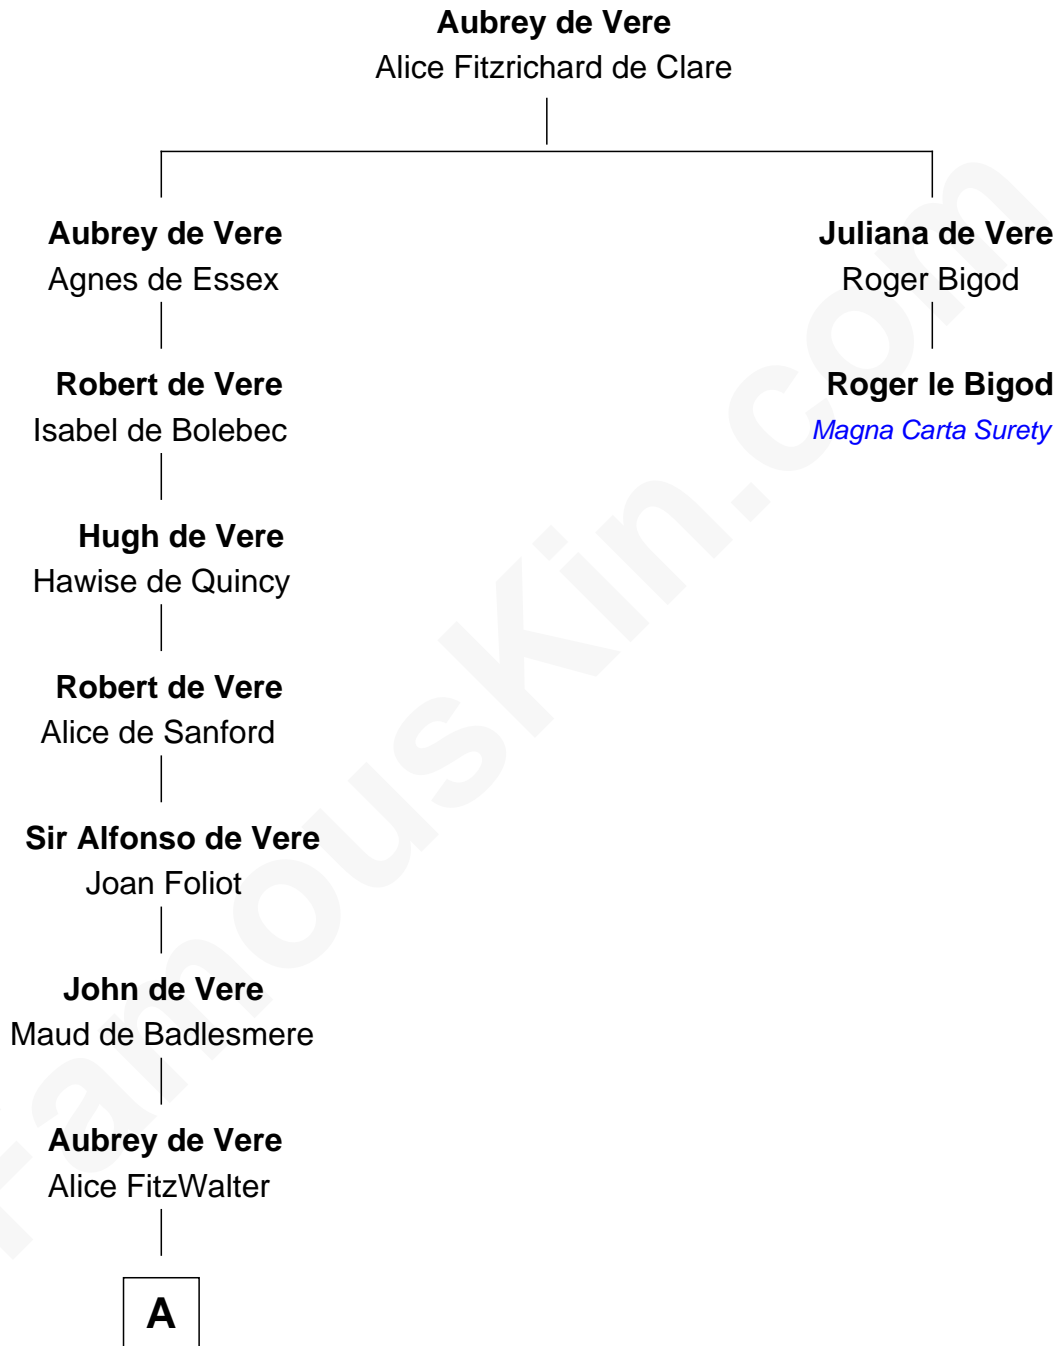

# FamousKin.com Relationship Chart of

**Daniel Burnham**

*World's Columbian Expo Architect*

1st cousin 20 times removed of

**Roger le Bigod**

*Magna Carta Surety*

**B**

—  
**Ebenezer Weeks**

Anna Holland

—  
**Holland Weeks**

Hannah Moseley

—  
**Holland Weeks**

Harriot Byron Hopkins

—  
**Elizabeth Keith Weeks**

Edwin Arnold Burnham

—  
**Daniel Burnham**