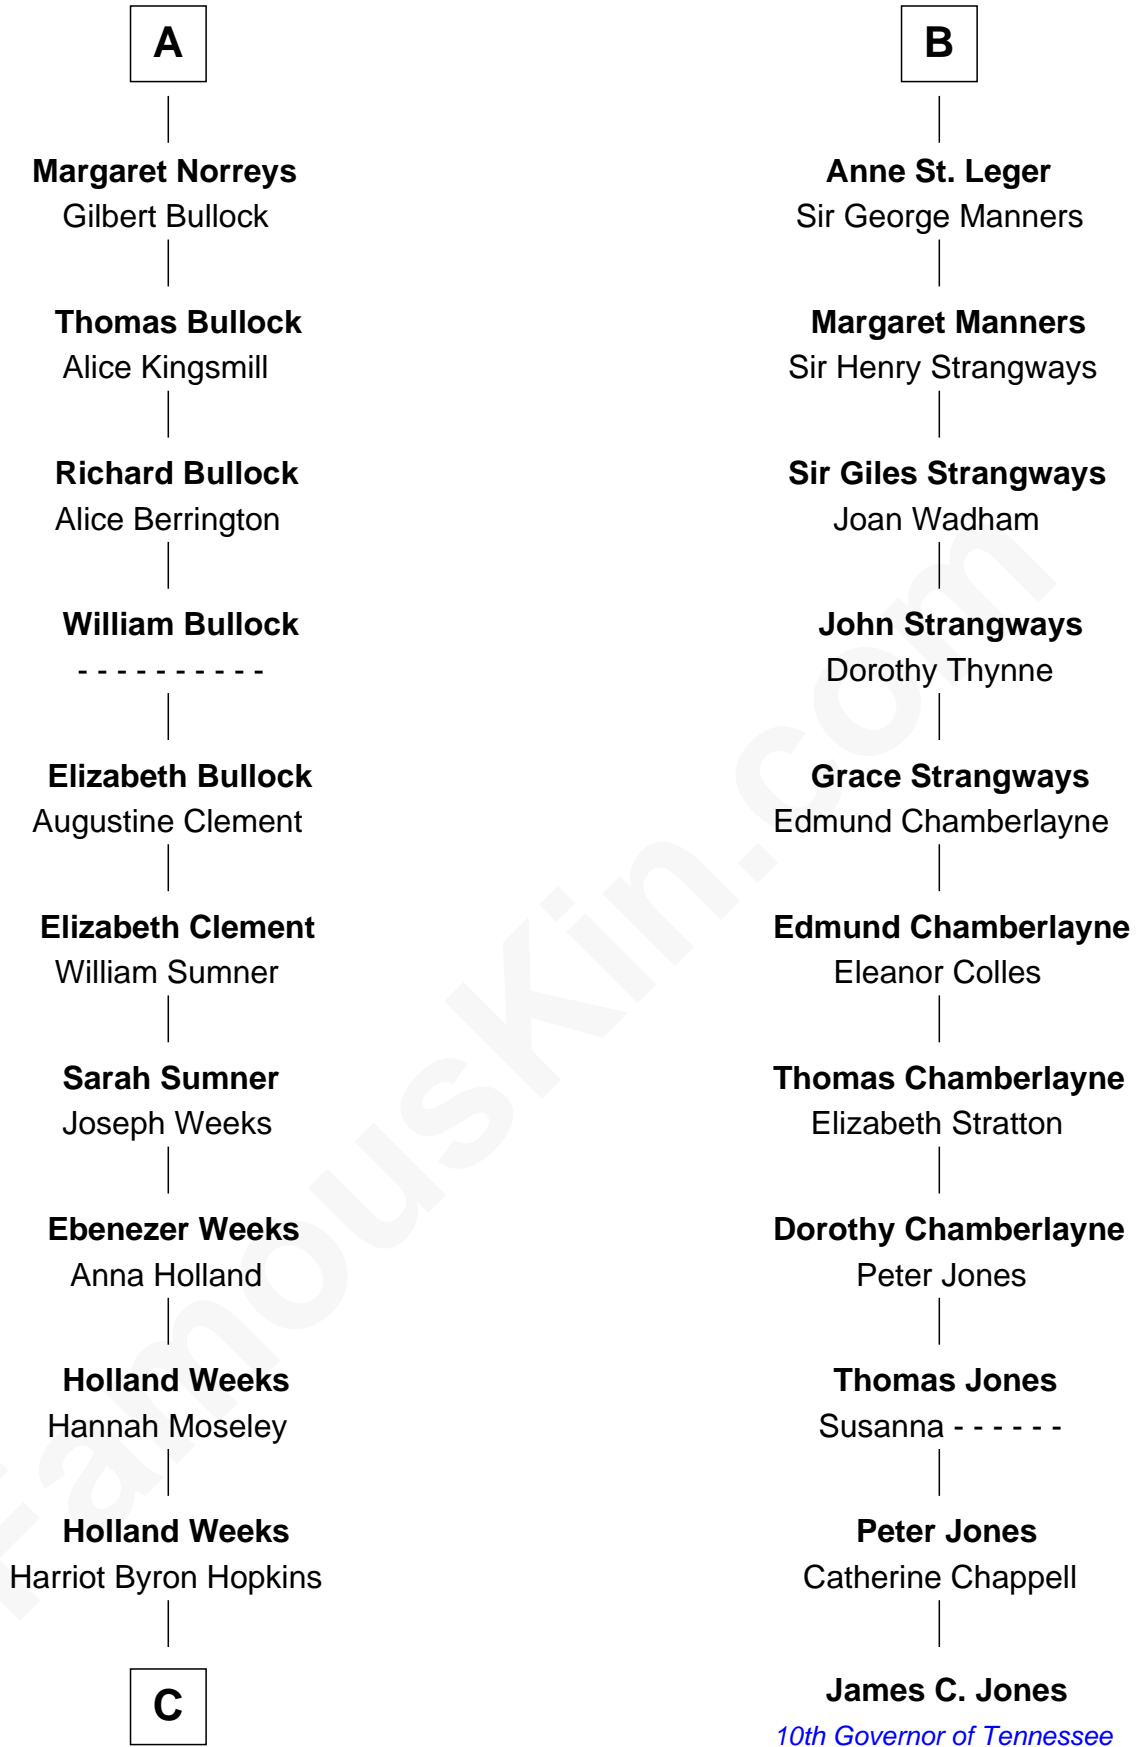

FamousKin.com Relationship Chart of

Daniel Burnham

World's Columbian Expo Architect

17th cousin 1 time removed of

James C. Jones

10th Governor of Tennessee

Isabella de Beauchamp

*with husband
Sir Hugh le Despencer*

Roger Mortimer

Alice Sergeaux

Sir Richard de Vere

Anne de Mortimer

Richard of York

Sir John de Vere

Elizabeth Howard

Sir Richard Plantagenet

Cecily Neville

Joan de Vere

Sir William Norreys

Anne of York

Sir Thomas St. Leger

A

B

C

—
Elizabeth Keith Weeks

Edwin Arnold Burnham

—
Daniel Burnham

Chicago Architect

FamousKin.com