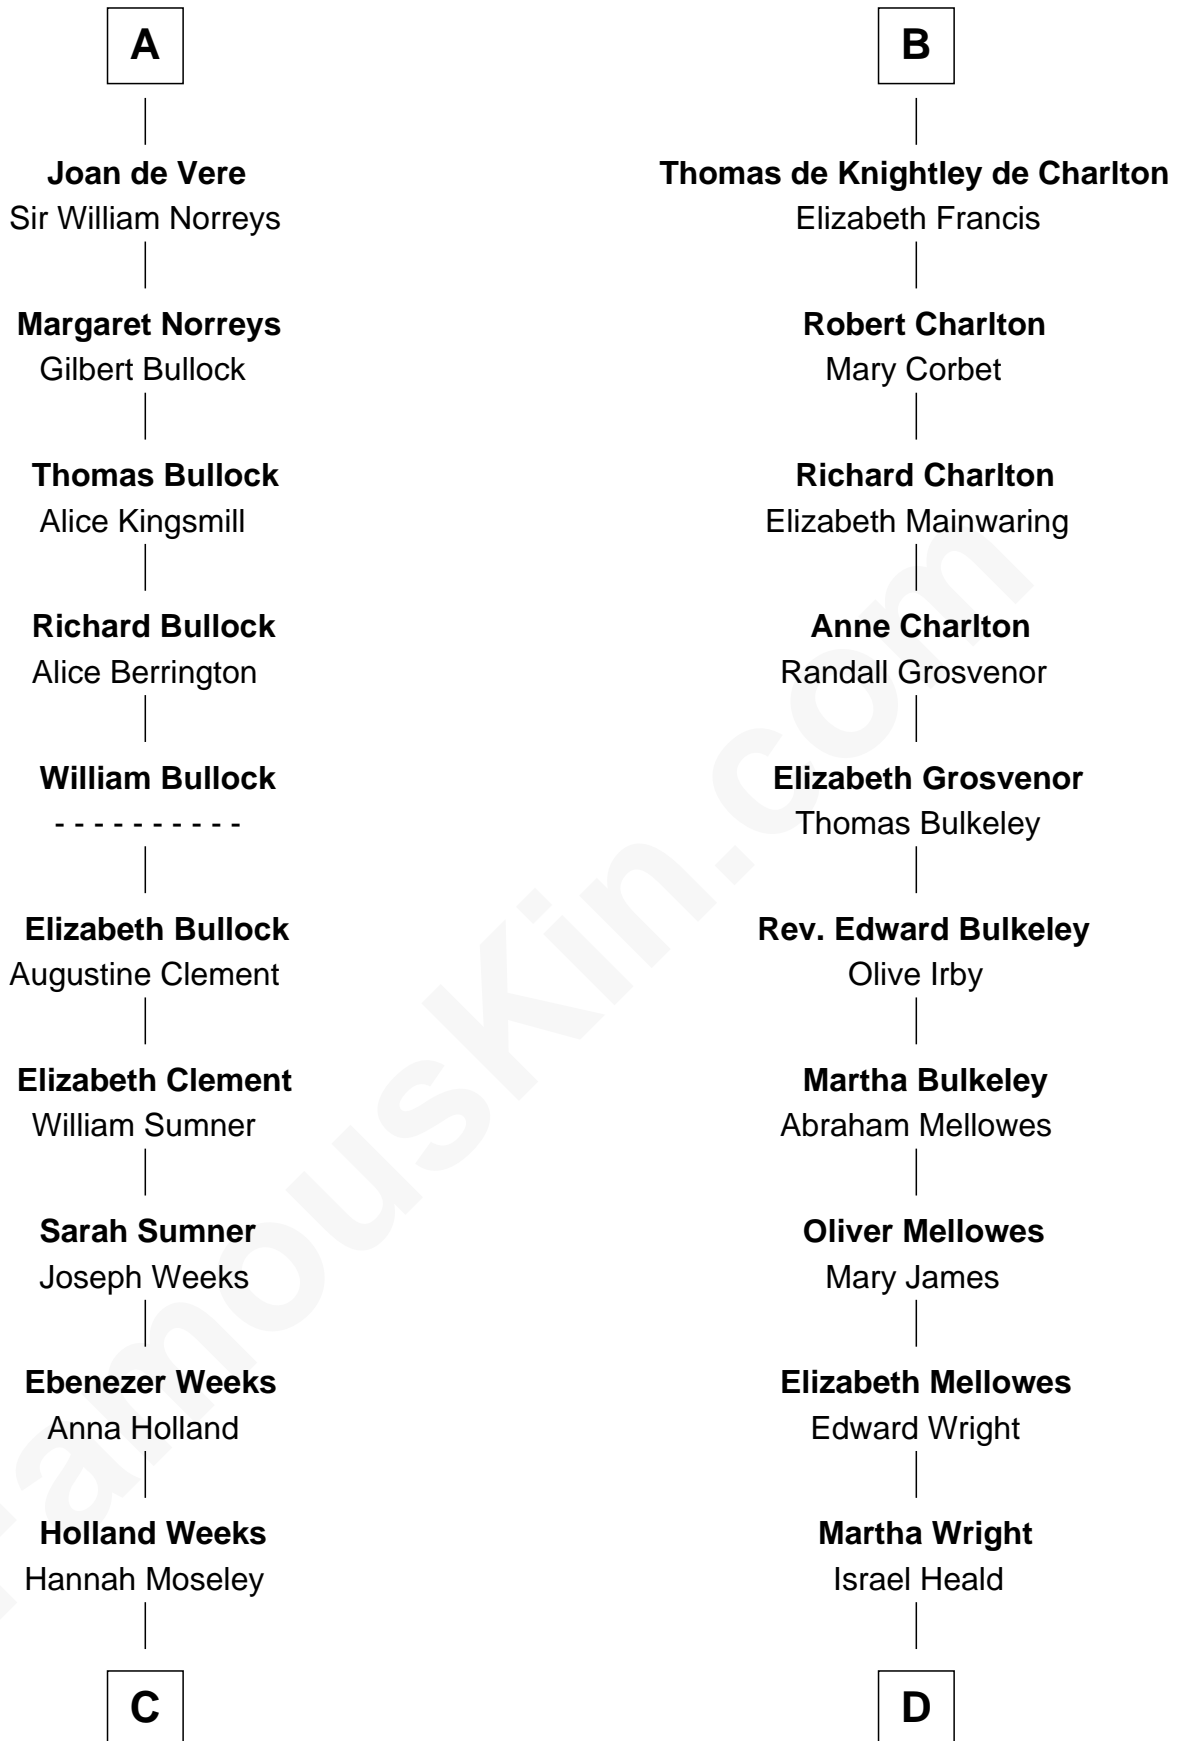

FamousKin.com

Relationship Chart of

Daniel Burnham

World's Columbian Expo Architect

19th cousin 1 time removed of

John Davis

14th and 17th Governor of Massachusetts

Sir William Longespee

Ela of Salisbury

C

Holland Weeks
Harriot Byron Hopkins

Elizabeth Keith Weeks
Edwin Arnold Burnham

Daniel Burnham
Chicago Architect

D

Dorothy Heald
Simon Davis

Simon Davis
Hannah Gates