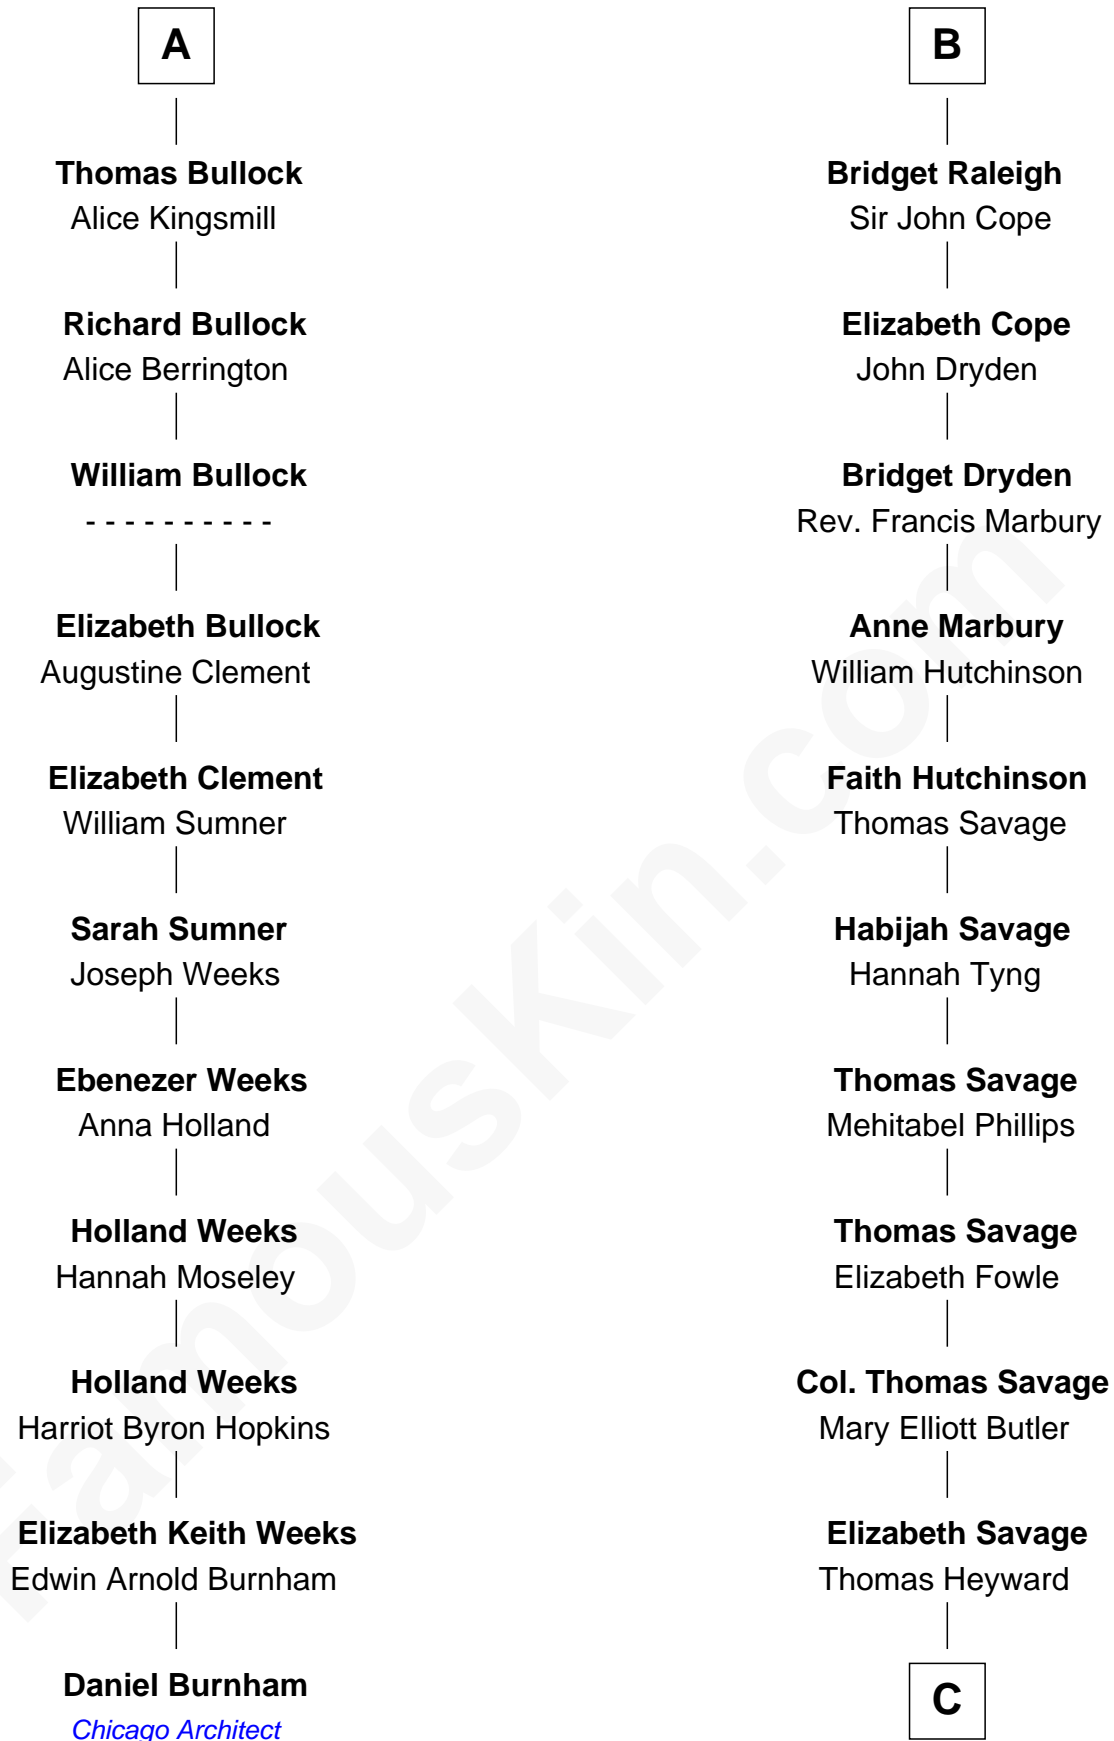

# FamousKin.com Relationship Chart of

**Daniel Burnham**

*World's Columbian Expo Architect*

17th cousin 4 times removed of

**DuBose Heyward**

*Author of Porgy (Porgy & Bess)*

**Hugh le Despencer**

Eleanor de Clare

C

**Thomas Heyward**

Ann Eliza Cuthbert

**Thomas Savage Heyward**

Georgianna Hasell

**Thomas Savage Heyward**

Louisa Watkins

**Edwin Watkins Heyward**