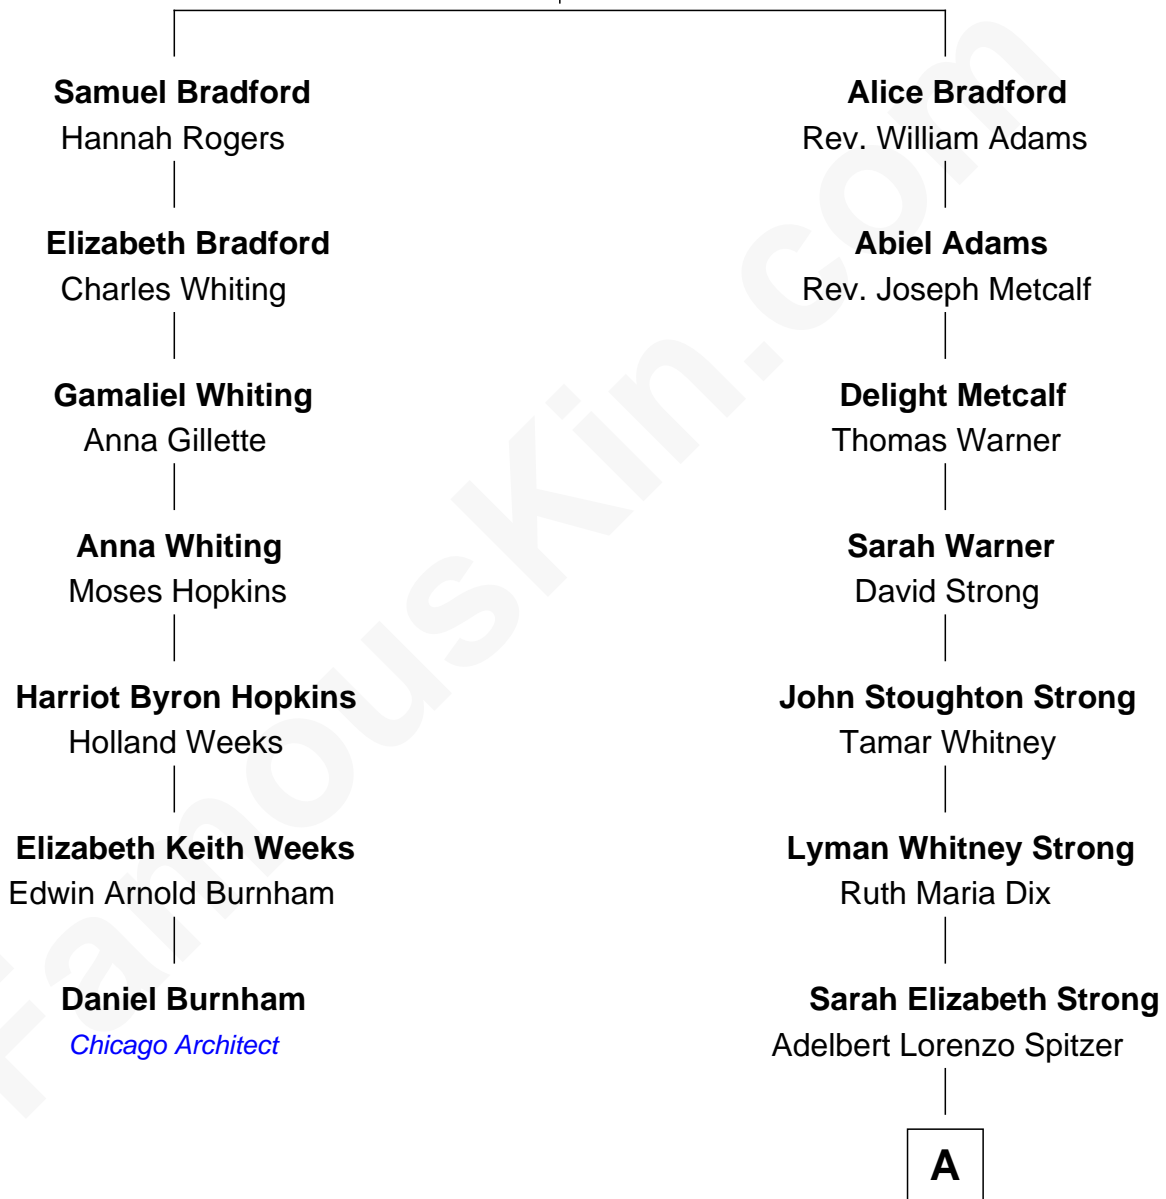

# FamousKin.com Relationship Chart of

**Daniel Burnham**

*World's Columbian Expo Architect*

6th cousin 2 times removed of

**Lyman Spitzer**

*Astronomer and Theoretical Physicist*

**William Bradford**

Alice Richards