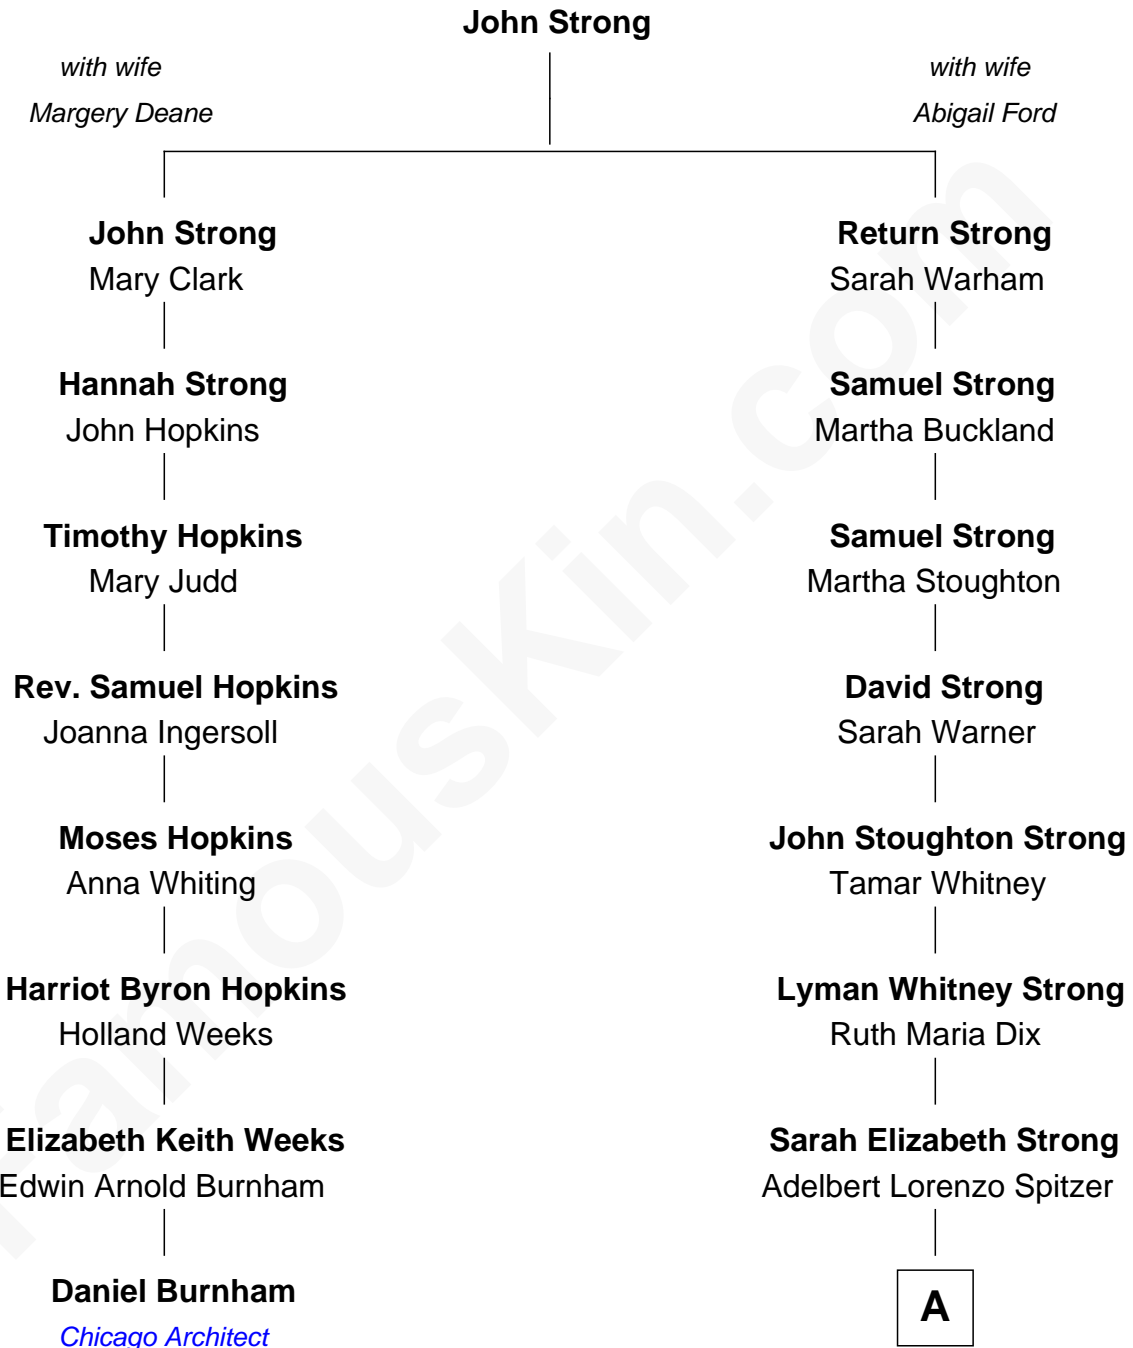

# FamousKin.com

## Relationship Chart of Daniel Burnham

*World's Columbian Expo Architect*

7th cousin 1 time removed of

**Lyman Spitzer**

*Astronomer and Theoretical Physicist*

A

Lyman Strong Spitzer  
Blanche Carey Brumback