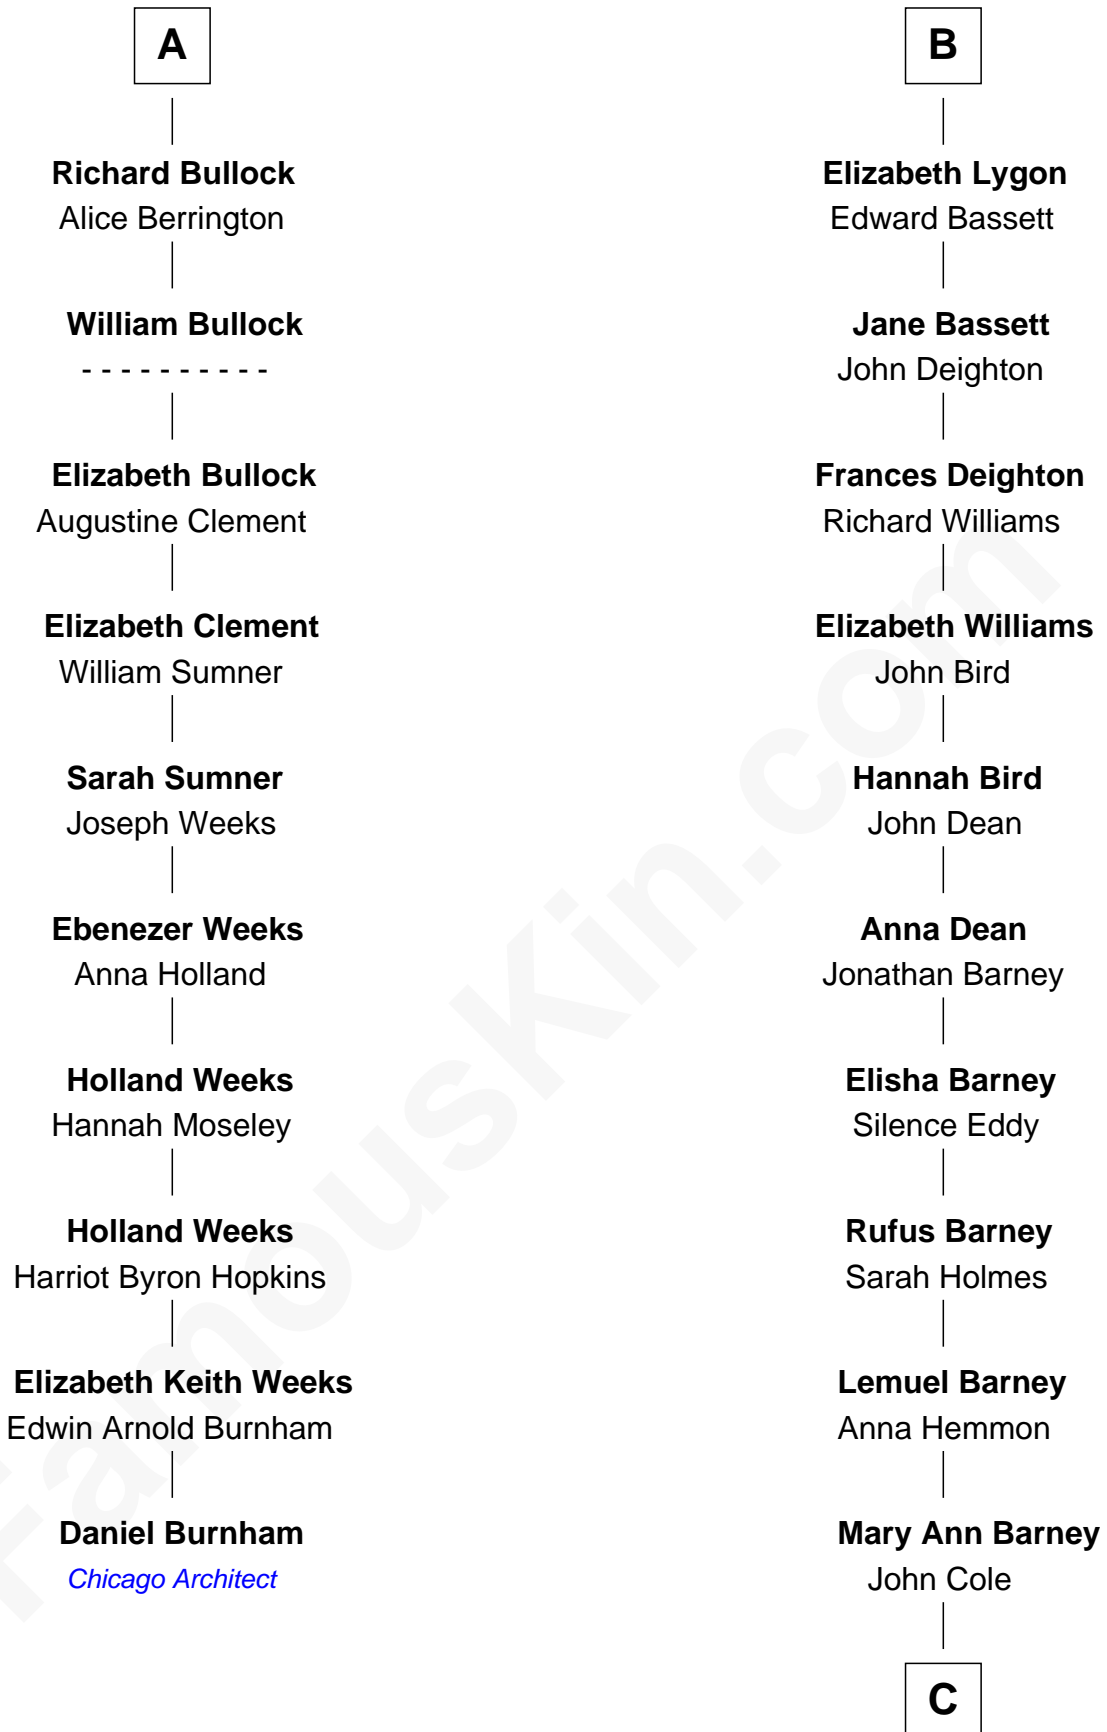

FamousKin.com Relationship Chart of

Daniel Burnham

World's Columbian Expo Architect

16th cousin 5 times removed of

Michael Lookinland

TV Actor

C

Rufus Lemuel Cole

Matilda M. Hall

Nellie M. Cole

John Andrew Lookinland

Orrin Paul Lookinland

Madeline Tait

Paul Russell Lookinland

Karen Ruth McKinney

Michael Lookinland