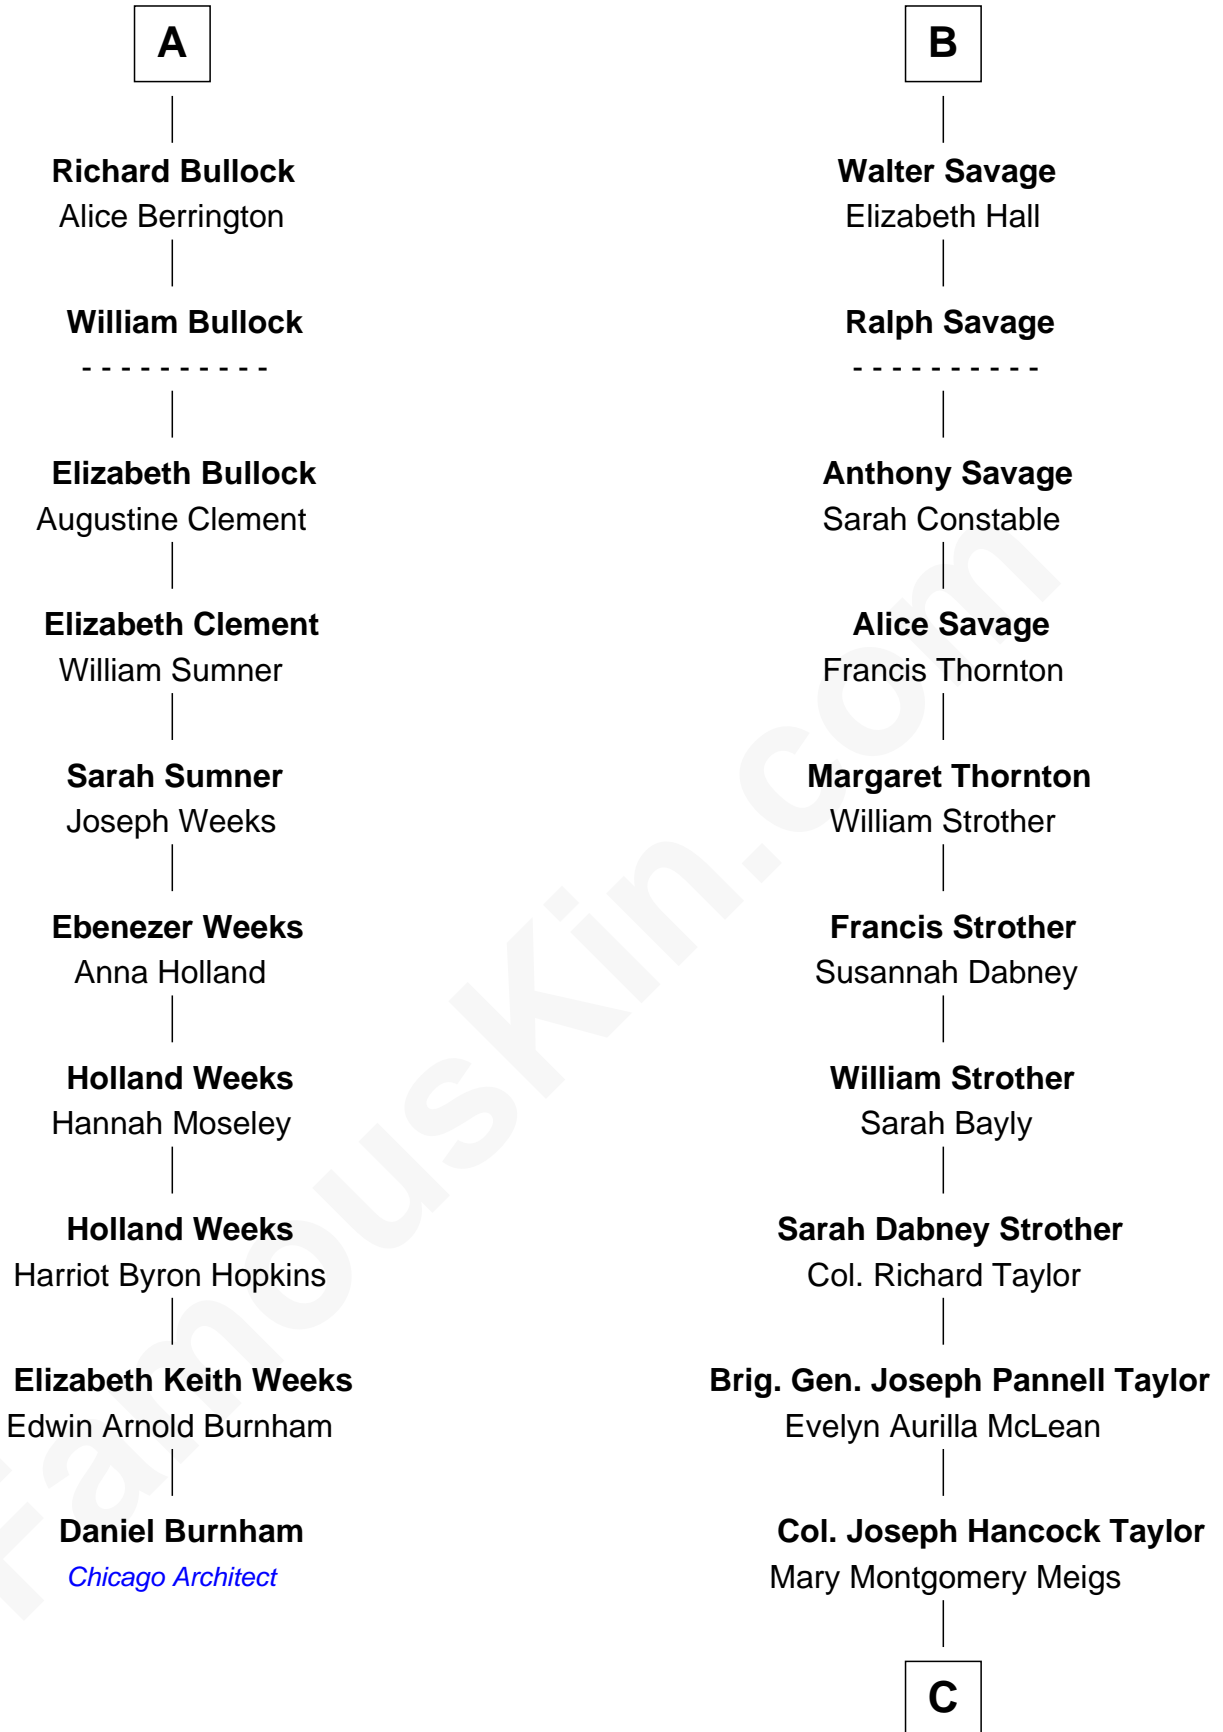

FamousKin.com Relationship Chart of

Daniel Burnham

World's Columbian Expo Architect

16th cousin 4 times removed of

Parker Stevenson

TV and Movie Actor

C

Evelyn Taylor

Eli Kirk Price

Philip Price

Sarah Meade Harrison

Sarah Meade Price

Richard Stevenson Parker

Parker Stevenson

TV and Movie Actor

FamousKin.com