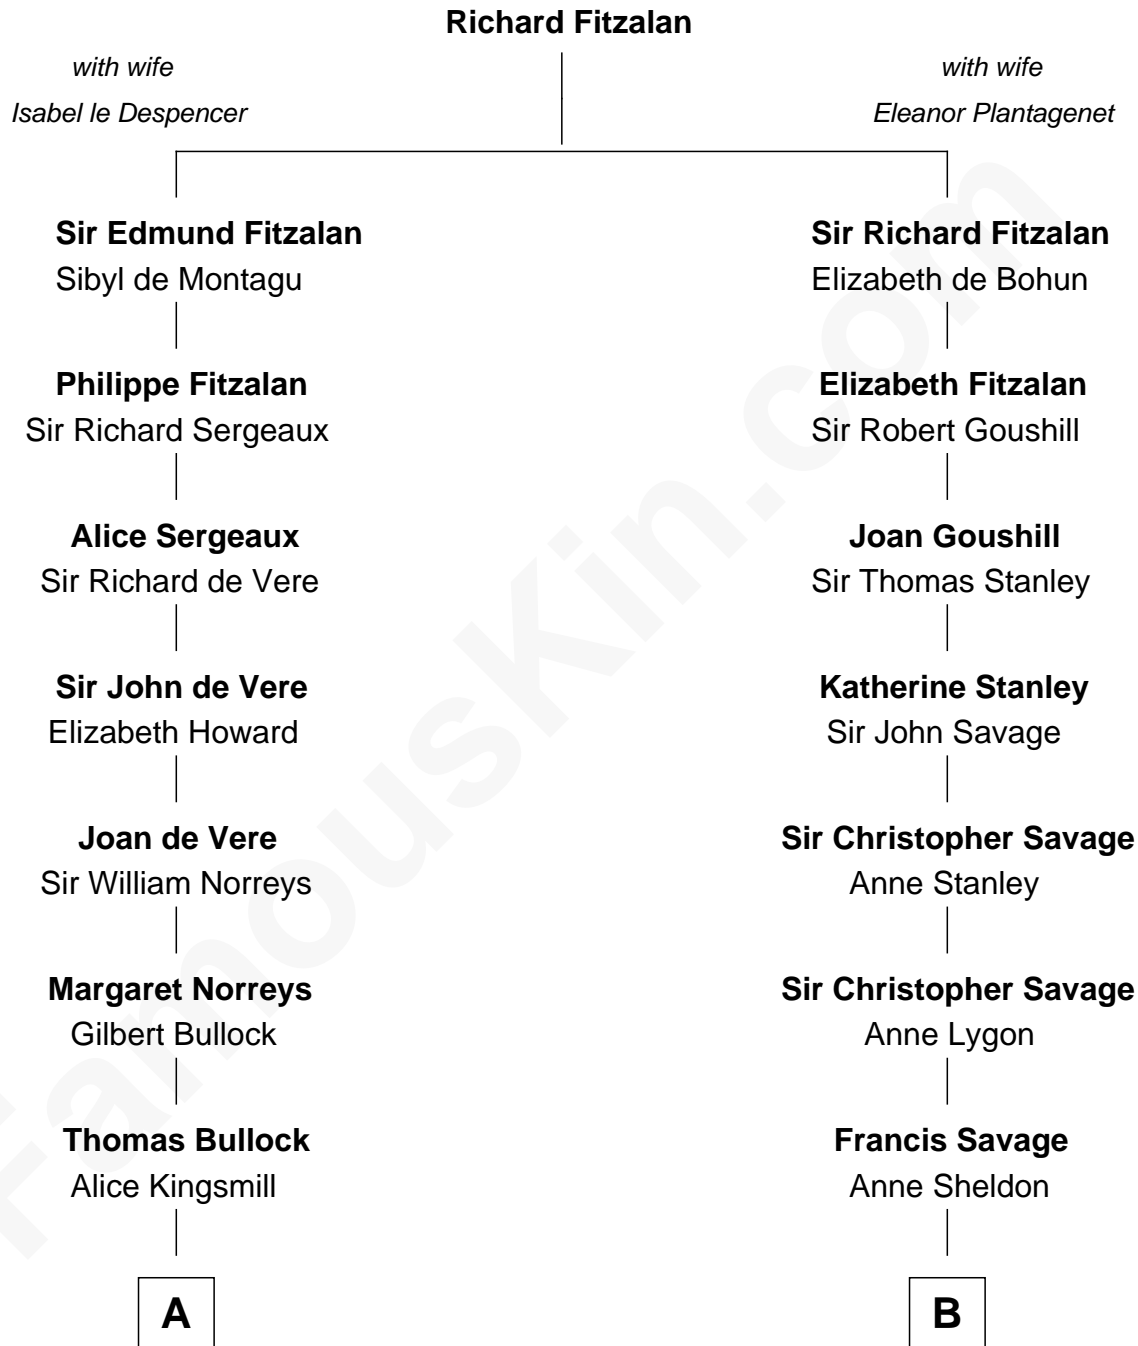

FamousKin.com Relationship Chart of

Daniel Burnham

World's Columbian Expo Architect

16th cousin 4 times removed of

Parker Stevenson

TV and Movie Actor

C

Evelyn Taylor

Eli Kirk Price

Philip Price

Sarah Meade Harrison

Sarah Meade Price

Richard Stevenson Parker

Parker Stevenson

TV and Movie Actor

FamousKin.com