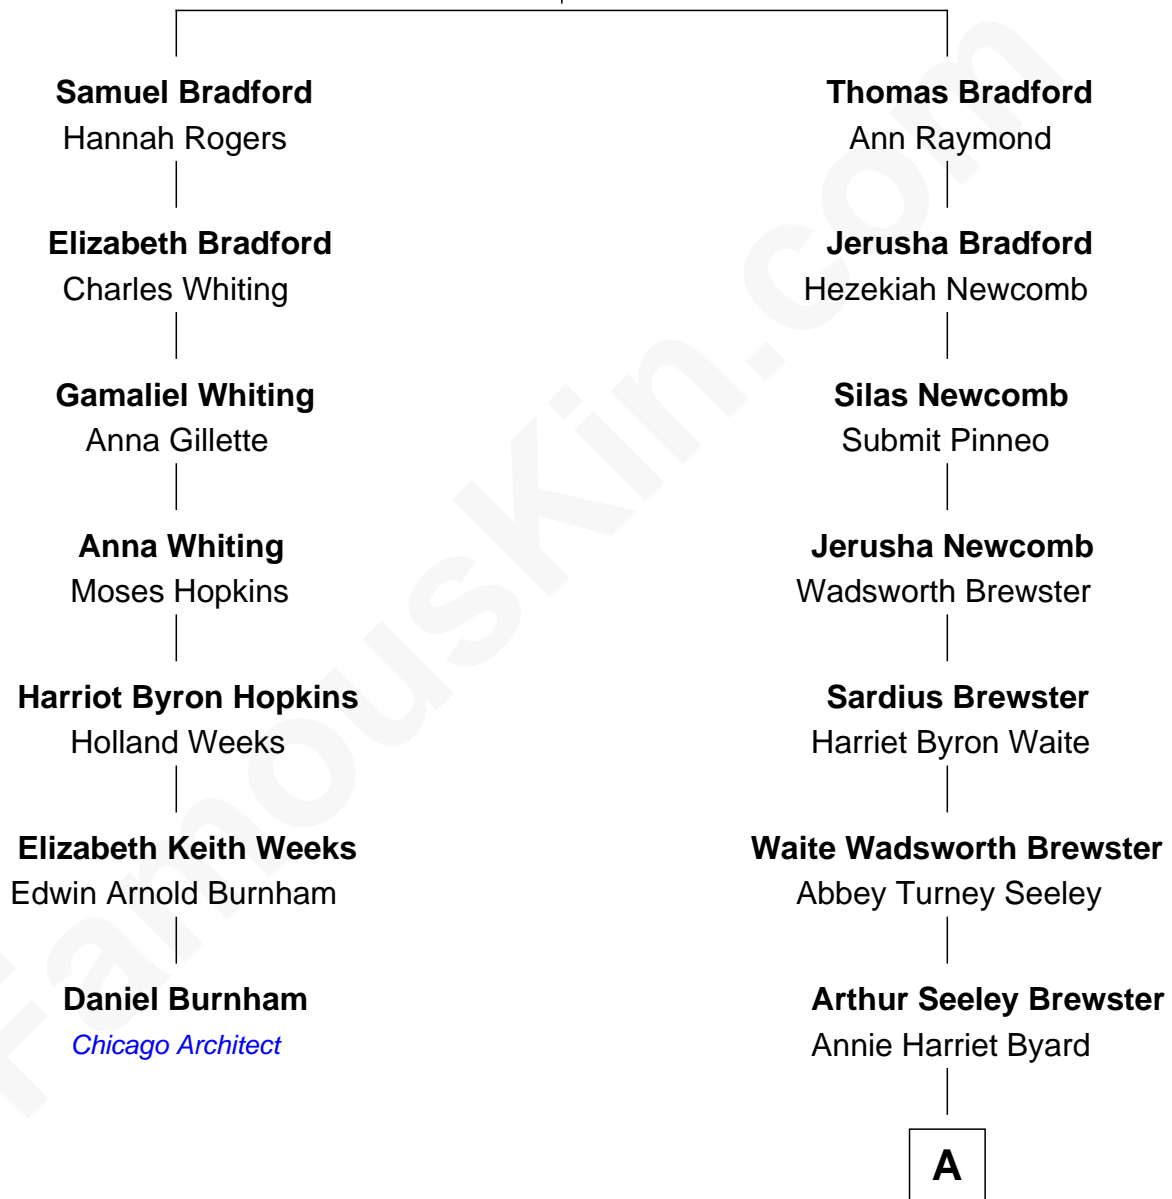

FamousKin.com Relationship Chart of

Daniel Burnham

World's Columbian Expo Architect

6th cousin 3 times removed of

Diane Brewster

TV and Movie Actress

William Bradford

Alice Richards

A

Reginald Raymond Brewster

Grace Anna Sloane

Phillip Sloane Brewster

Geraldine Craddock

Diane Brewster

TV and Movie Actress

FamousKin.com