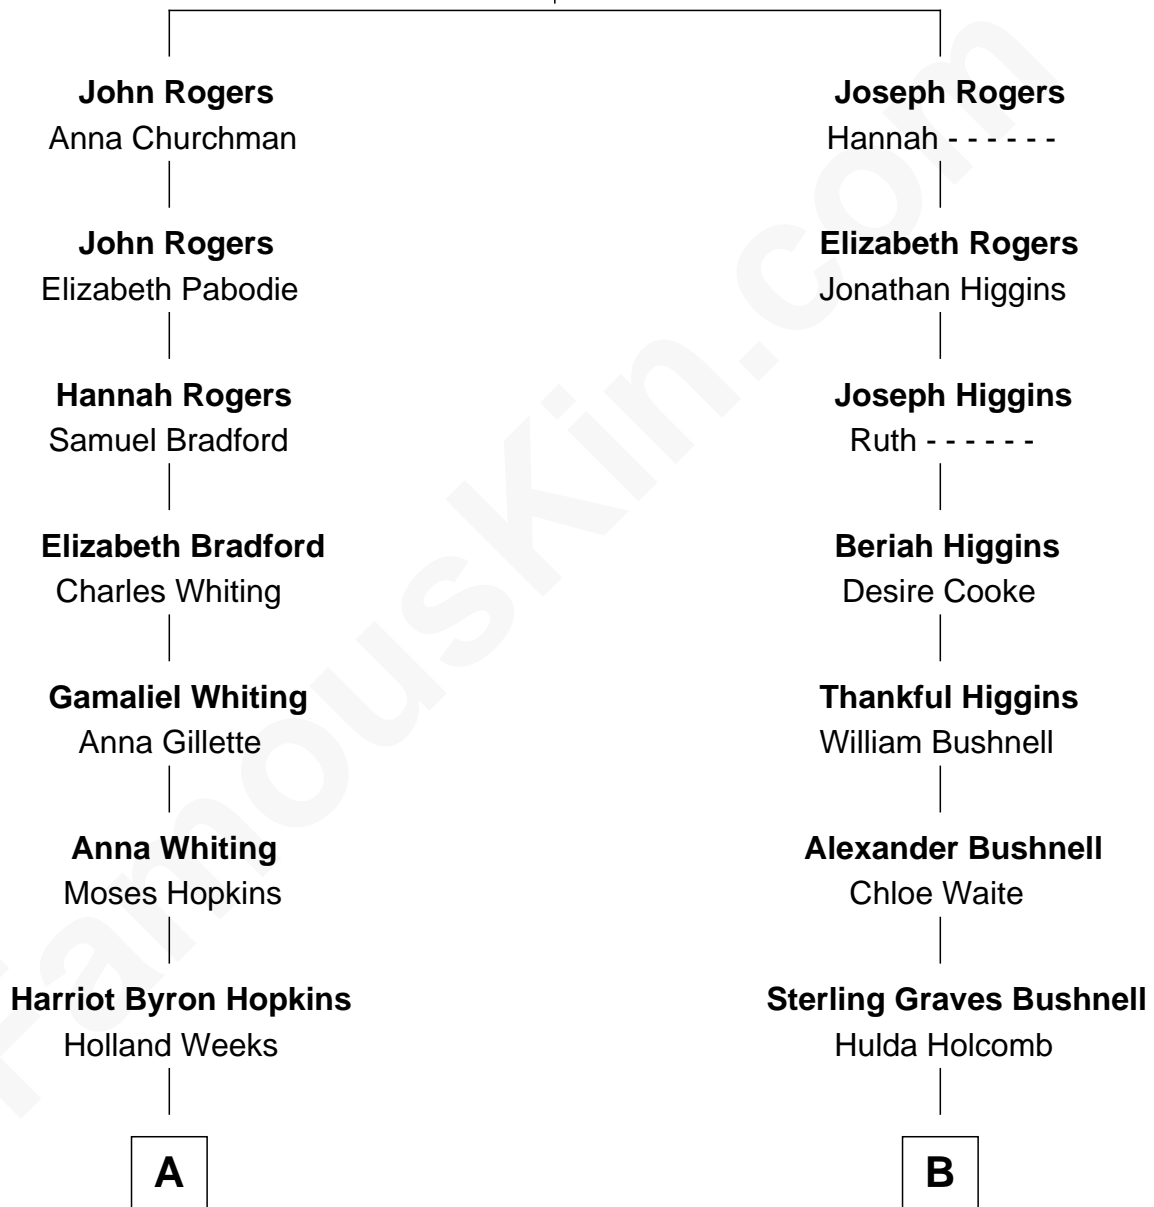

FamousKin.com Relationship Chart of

Daniel Burnham

World's Columbian Expo Architect

8th cousin 3 times removed of

Diane Brewster

TV and Movie Actress

Thomas Rogers

Alice Cosford

A

Elizabeth Keith Weeks
Edwin Arnold Burnham

Daniel Burnham
Chicago Architect

B

Rosella Bushnell
Jonathan West Sloane

William B. Sloane
Jennie M. Partridge

Grace Anna Sloane
Reginald Raymond Brewster

Phillip Sloane Brewster
Geraldine Craddock