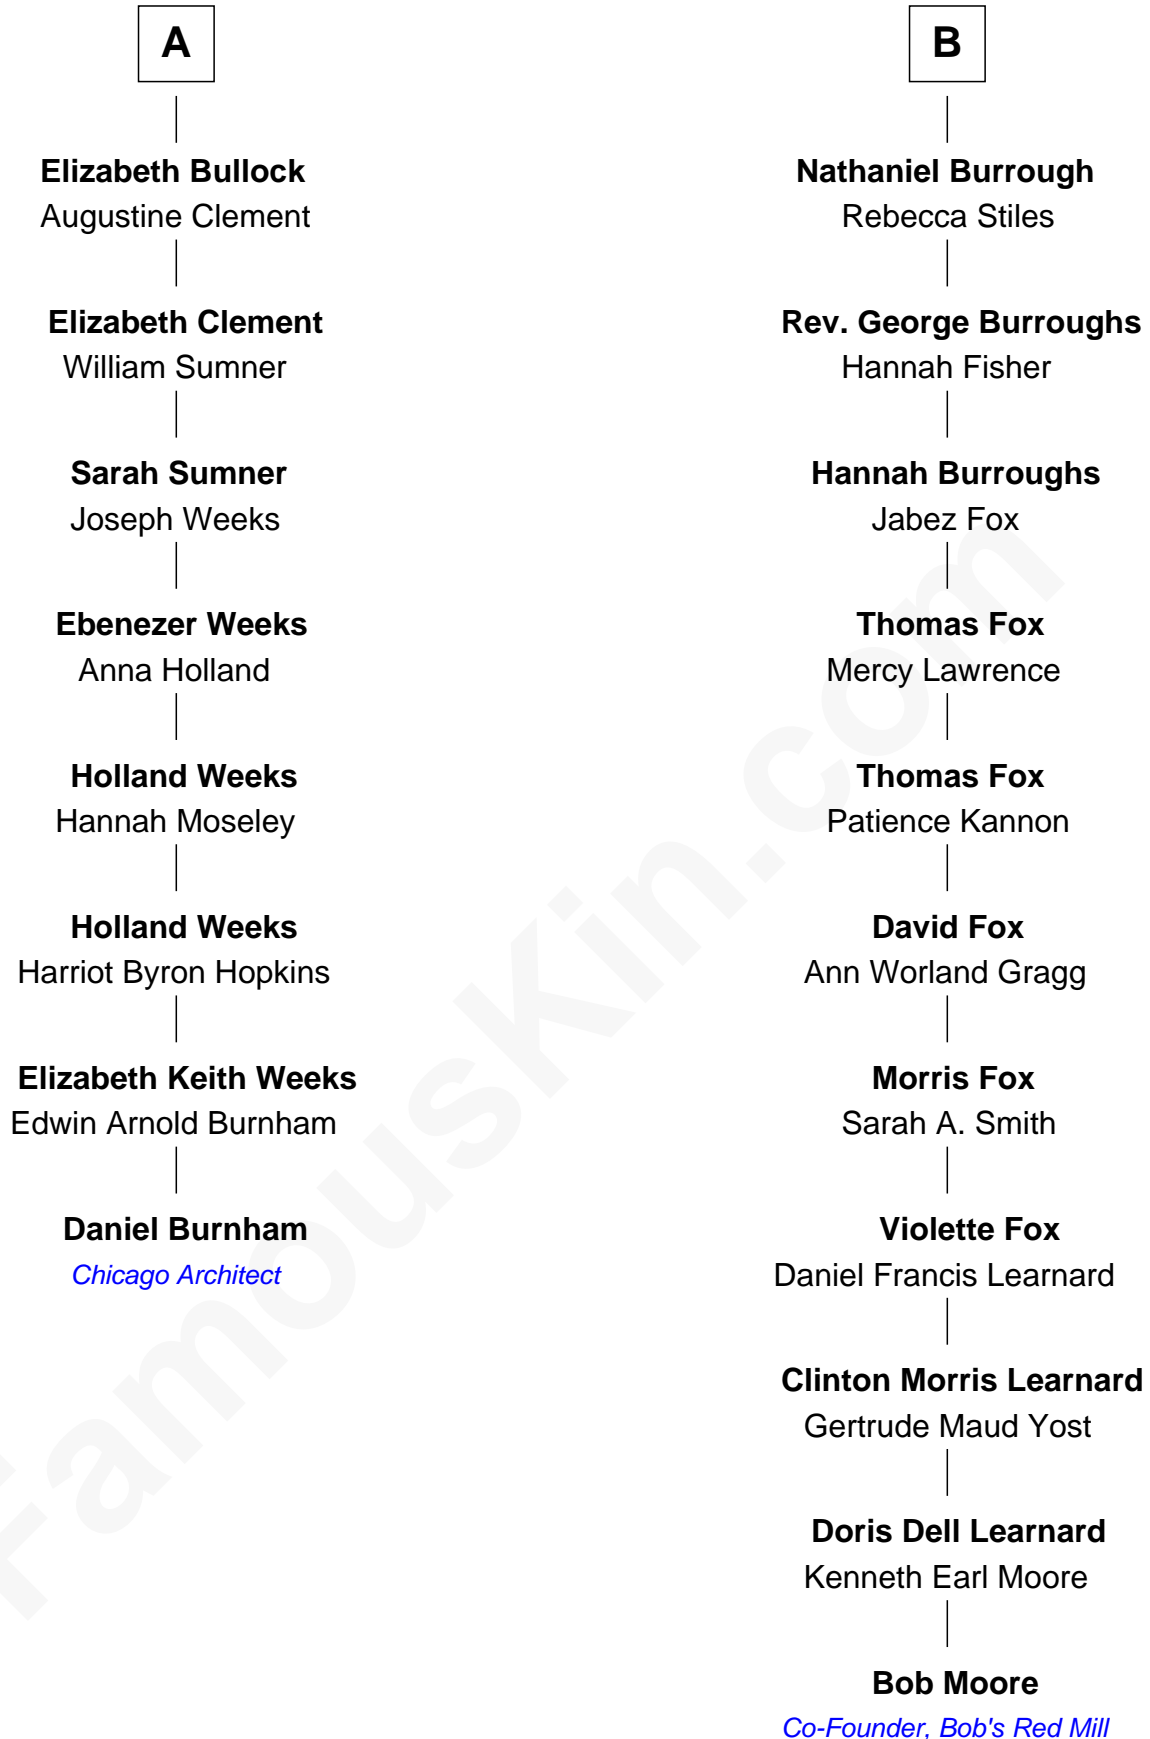

FamousKin.com

Relationship Chart of

Daniel Burnham

World's Columbian Expo Architect

14th cousin 3 times removed of

Bob Moore

Co-Founder, Bob's Red Mill

Bob Moore photo by [Oregon State University](#) (CC BY-SA 2.0)