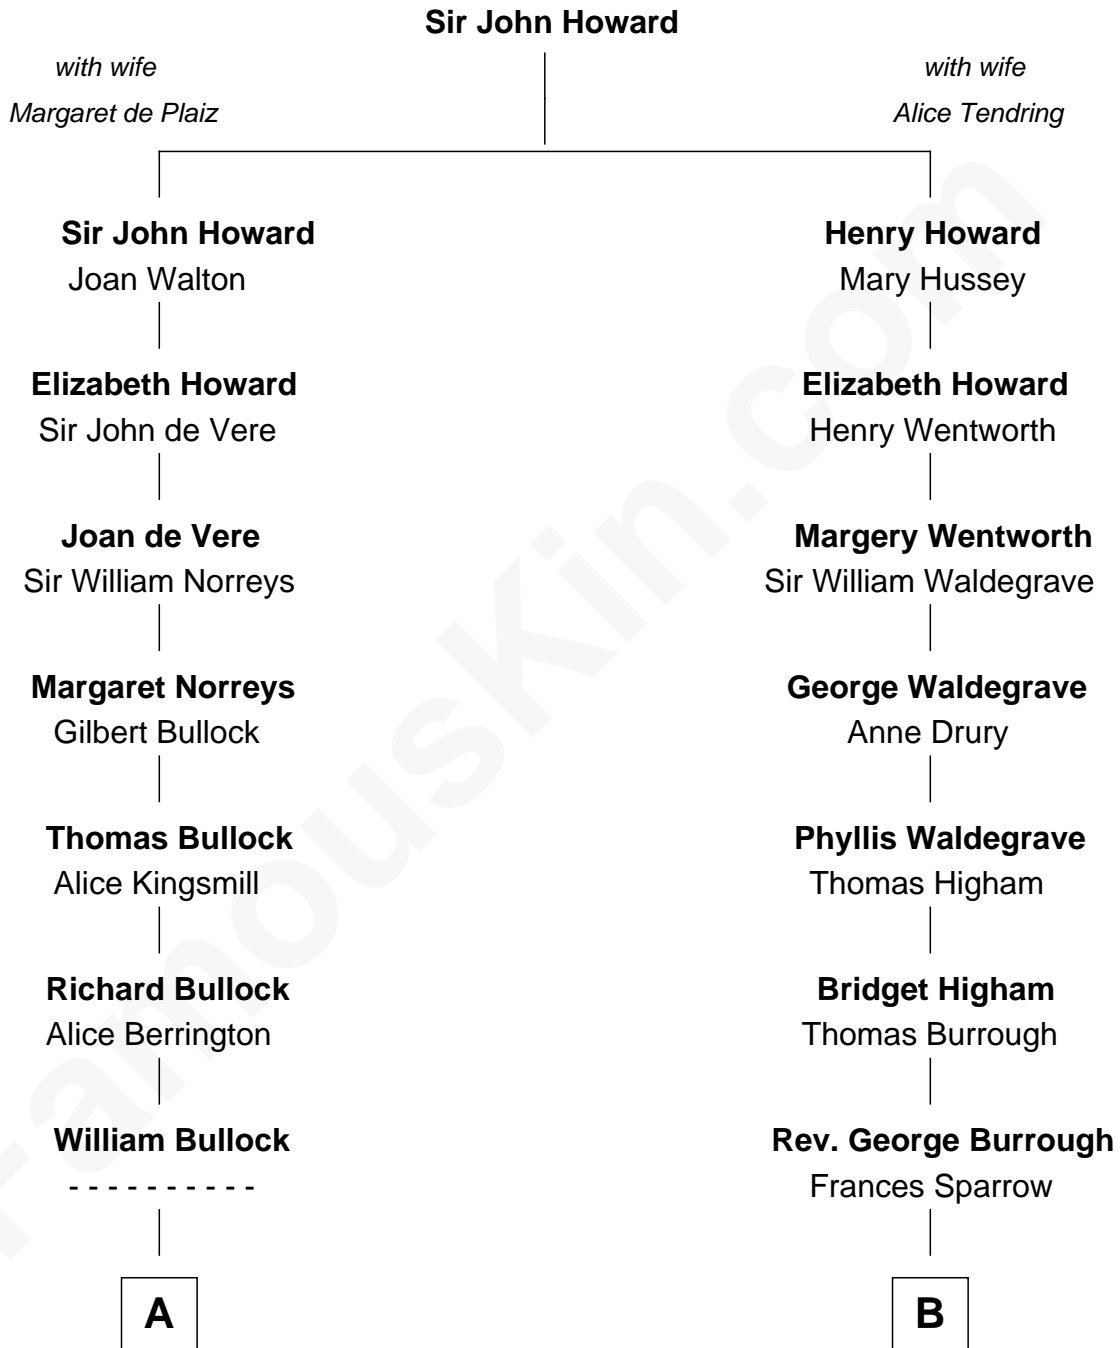

FamousKin.com

Relationship Chart of

Daniel Burnham

World's Columbian Expo Architect

14th cousin 3 times removed of

Bob Moore

Co-Founder, Bob's Red Mill

Bob Moore photo by [Oregon State University](#) (CC BY-SA 2.0)