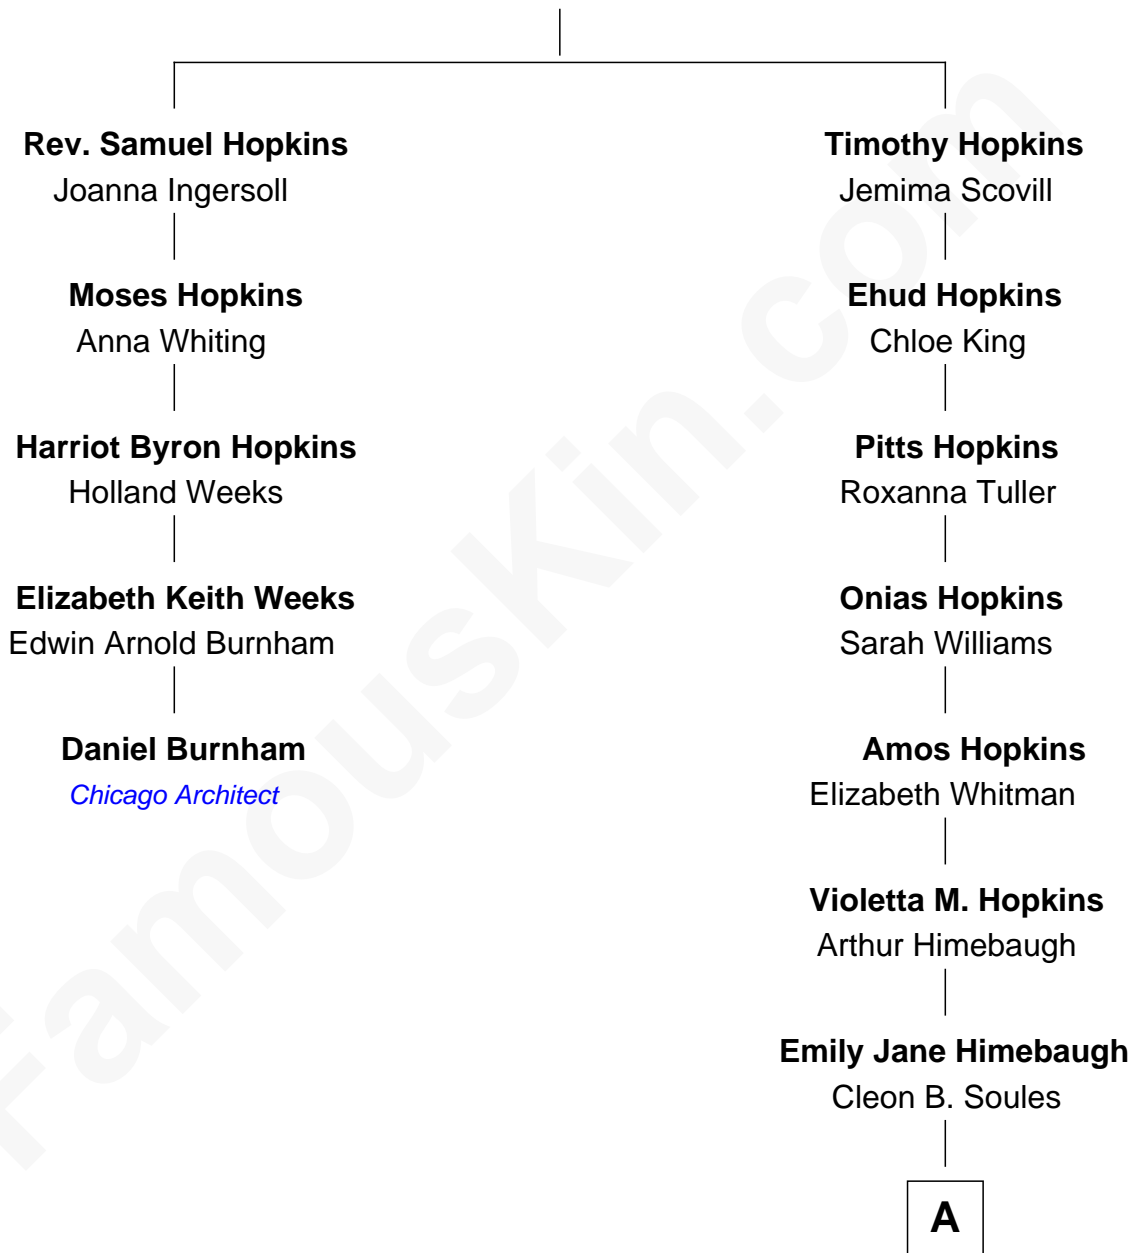

FamousKin.com Relationship Chart of

Daniel Burnham

World's Columbian Expo Architect

4th cousin 6 times removed of

Taylor Lautner

TV and Movie Actor

Timothy Hopkins

Mary Judd

A

Helen Elizabeth Soules

Andrew J. Bos

David Andrew Bos

Patricia Anne Nichols

Deborah C. Bos

Daniel Joseph Lautner

Taylor Lautner