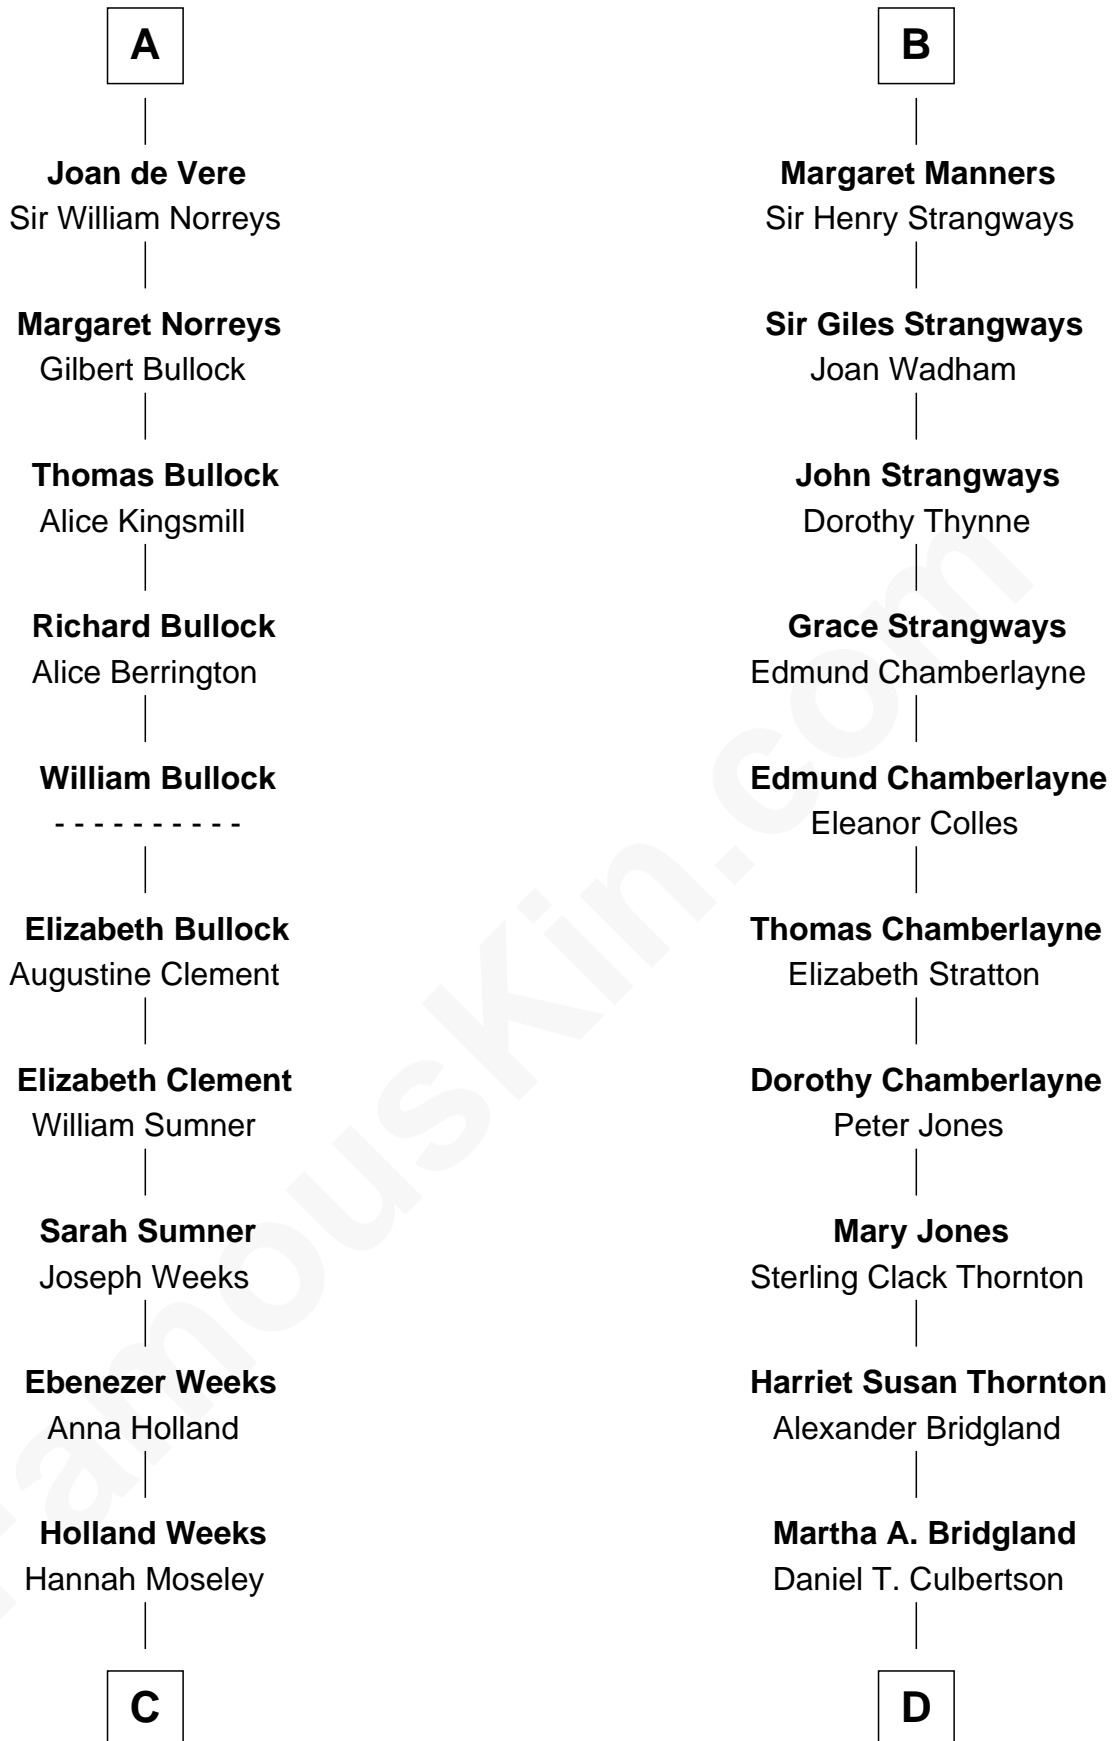

FamousKin.com Relationship Chart of

Daniel Burnham

World's Columbian Expo Architect

19th cousin of

Steve McQueen

Movie Actor

King Edward I
Eleanor of Castile

C

Holland Weeks
Harriot Byron Hopkins

Elizabeth Keith Weeks
Edwin Arnold Burnham

Daniel Burnham
Chicago Architect

D

Caroline Myrtle Culbertson
Lewis D. McQueen

William Terence McQueen
Julian Crawford

Steve McQueen
Movie Actor