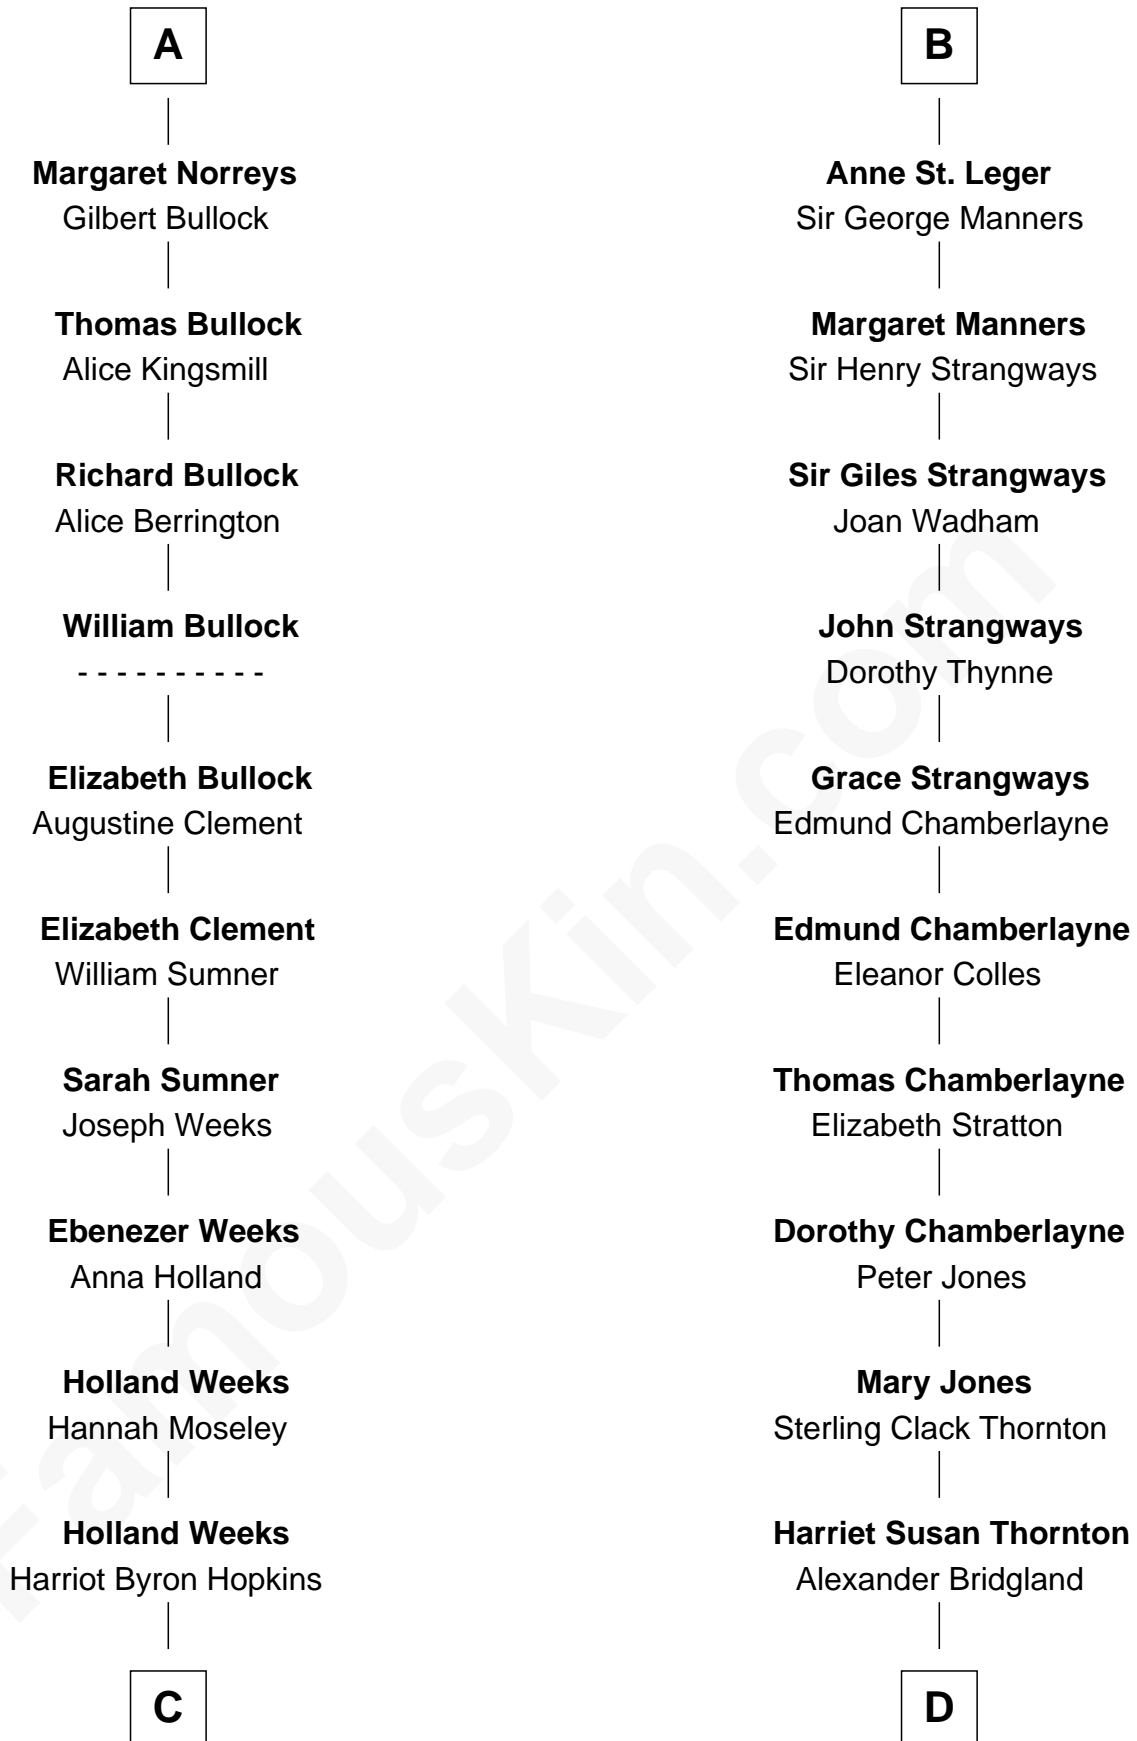

FamousKin.com Relationship Chart of

Daniel Burnham

World's Columbian Expo Architect

18th cousin 2 times removed of

Steve McQueen

Movie Actor

C

Elizabeth Keith Weeks
Edwin Arnold Burnham

Daniel Burnham
Chicago Architect

D

Martha A. Bridgland
Daniel T. Culbertson

Caroline Myrtle Culbertson
Lewis D. McQueen

William Terence McQueen
Julian Crawford

Steve McQueen
Movie Actor

FamousKin.com