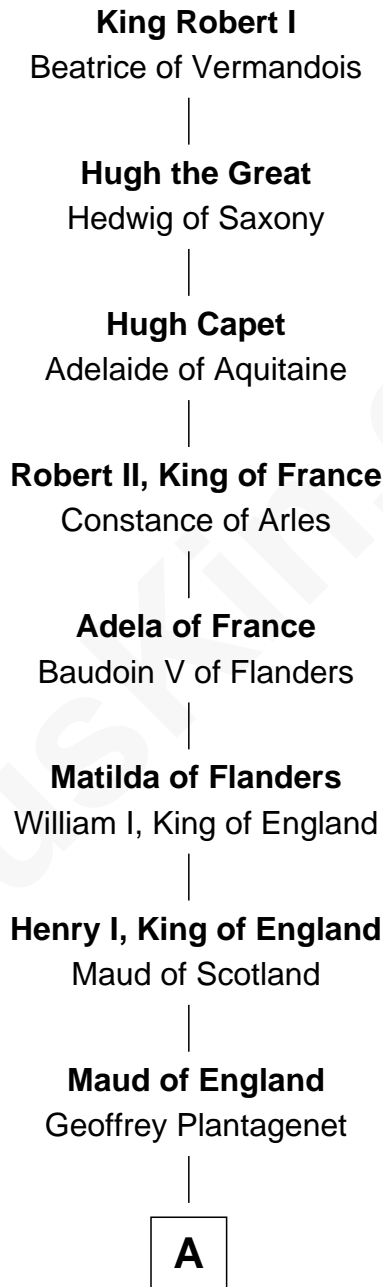

# FamousKin.com Relationship Chart of

**Daniel Burnham**

*World's Columbian Expo Architect*

27th Great-grandson of

**King Robert I**

*King of France*

**A**

**Henry II, King of England**

Ida de Tony

**Sir William Longespee**

Ela of Salisbury

**Ida Longespee**

Sir Walter FitzRobert

**Sir Robert FitzWalter**

Eleanor de Ferrers

**Sir Robert FitzWalter**