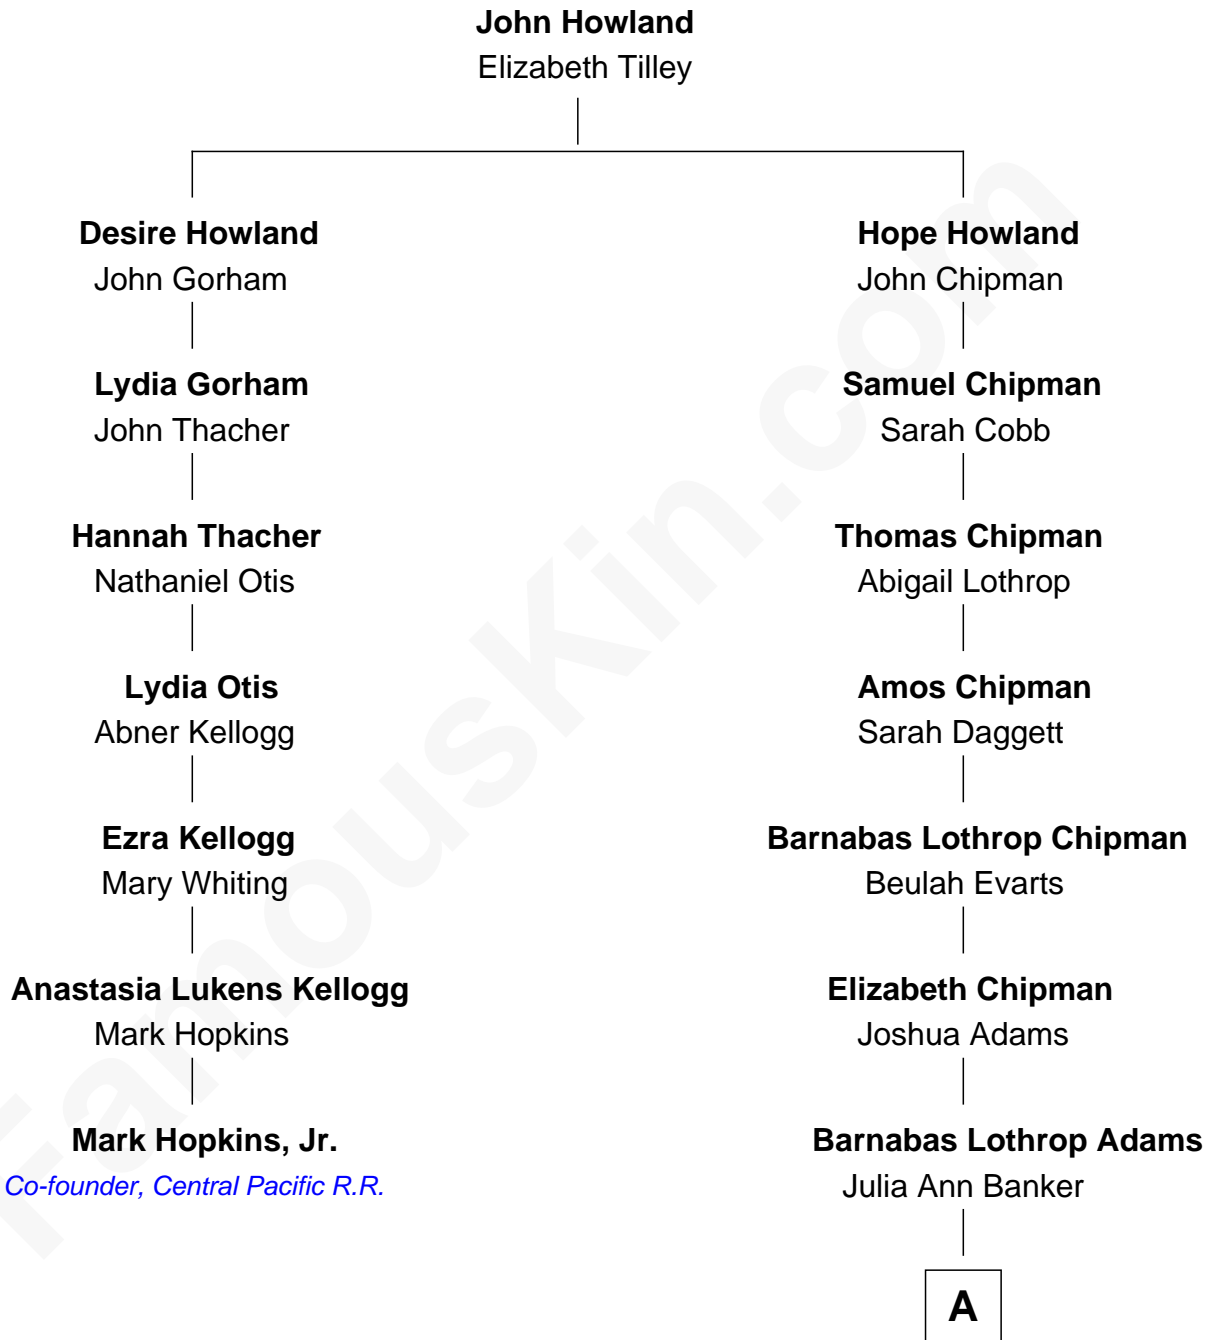

FamousKin.com Relationship Chart of

Mark Hopkins, Jr.

Co-founder, Central Pacific R.R.

6th cousin 2 times removed of

Maude Adams

Broadway Actress

A

Asenath Ann Adams
James Henry Kiskadden

Maude Adams
Broadway Actress

FamousKin.com