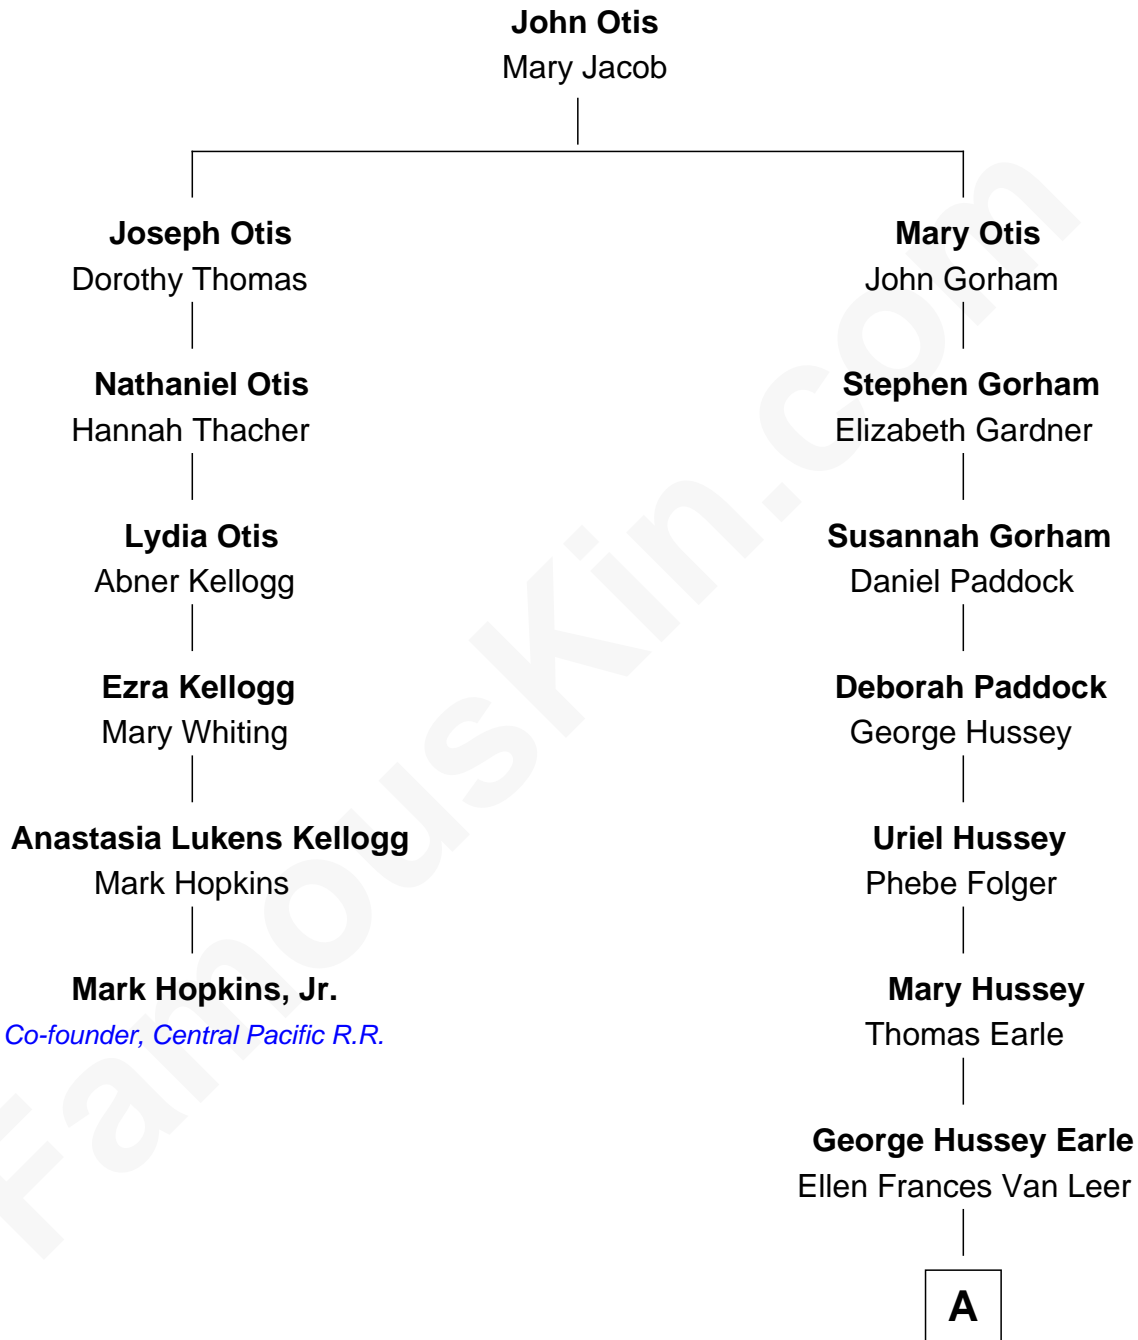

FamousKin.com Relationship Chart of

Mark Hopkins, Jr.

Co-founder, Central Pacific R.R.

5th cousin 3 times removed of

George Howard Earle

30th Governor of Pennsylvania

A

George Howard Earle
Catharine Hansell French

George Howard Earle
30th Governor of Pennsylvania

FamousKin.com