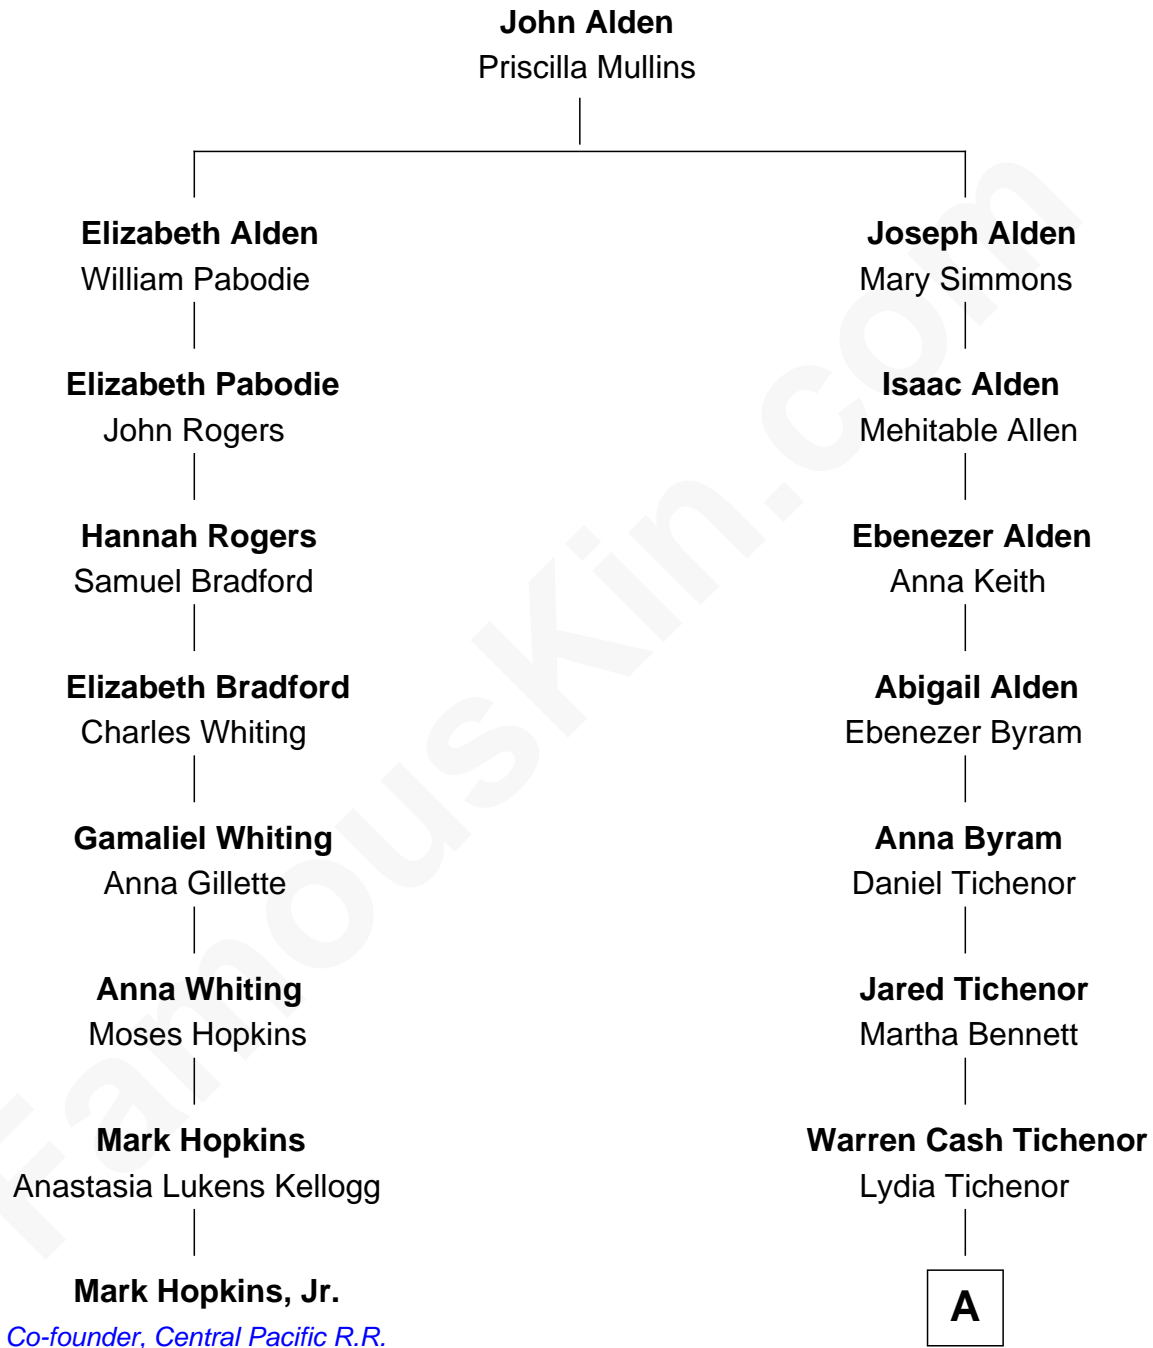

# FamousKin.com Relationship Chart of

**Mark Hopkins, Jr.**

*Co-founder, Central Pacific R.R.*

7th cousin 5 times removed of

**Tyler Toney**

*Dude Perfect YouTuber*

**A**

**Anna Eliza Tichenor**  
David Crittenden Sawyer

**William Henry Sawyer**  
Susan Blanch Price

**Emma Vertrude Sawyer**  
Dannie Robert Langford

**Bobby Dale Langford**  
Lydia Jeanette Weeks

**Pamela Kay Langford**  
Jeffrey Dale Toney

**Tyler Toney**  
*Dude Perfect YouTuber*