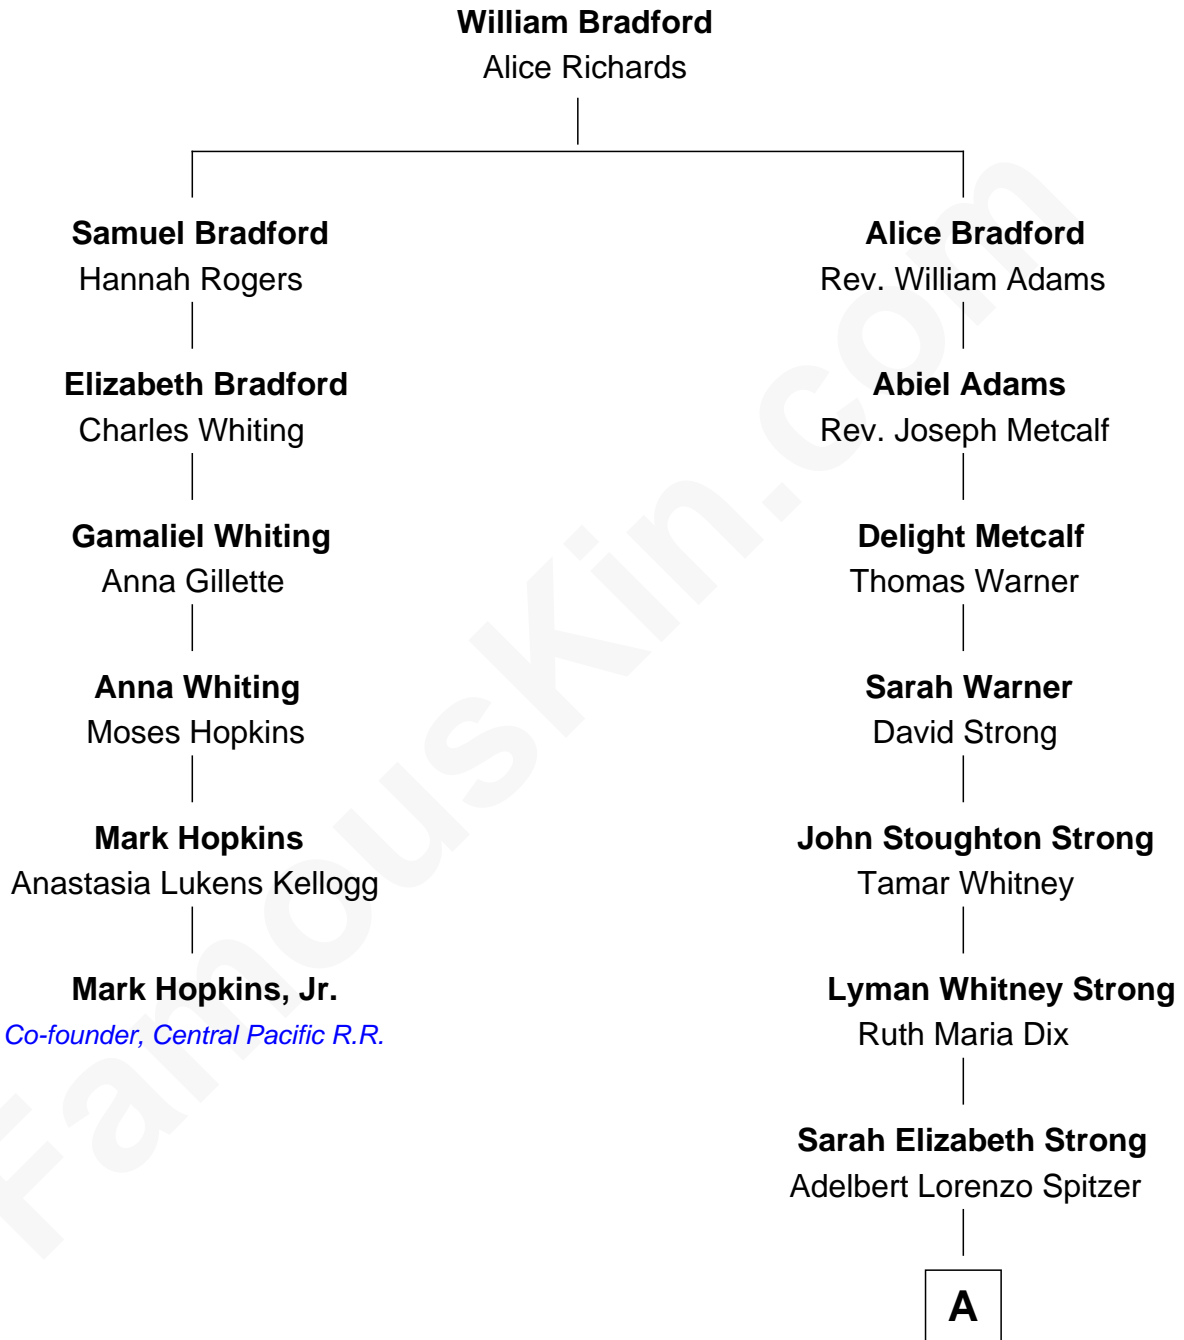

FamousKin.com Relationship Chart of

Mark Hopkins, Jr.

Co-founder, Central Pacific R.R.

5th cousin 3 times removed of

Lyman Spitzer

Astronomer and Theoretical Physicist

A

Lyman Strong Spitzer
Blanche Carey Brumback

Lyman Spitzer
Astronomer and Theoretical Physicist

FamousKin.com