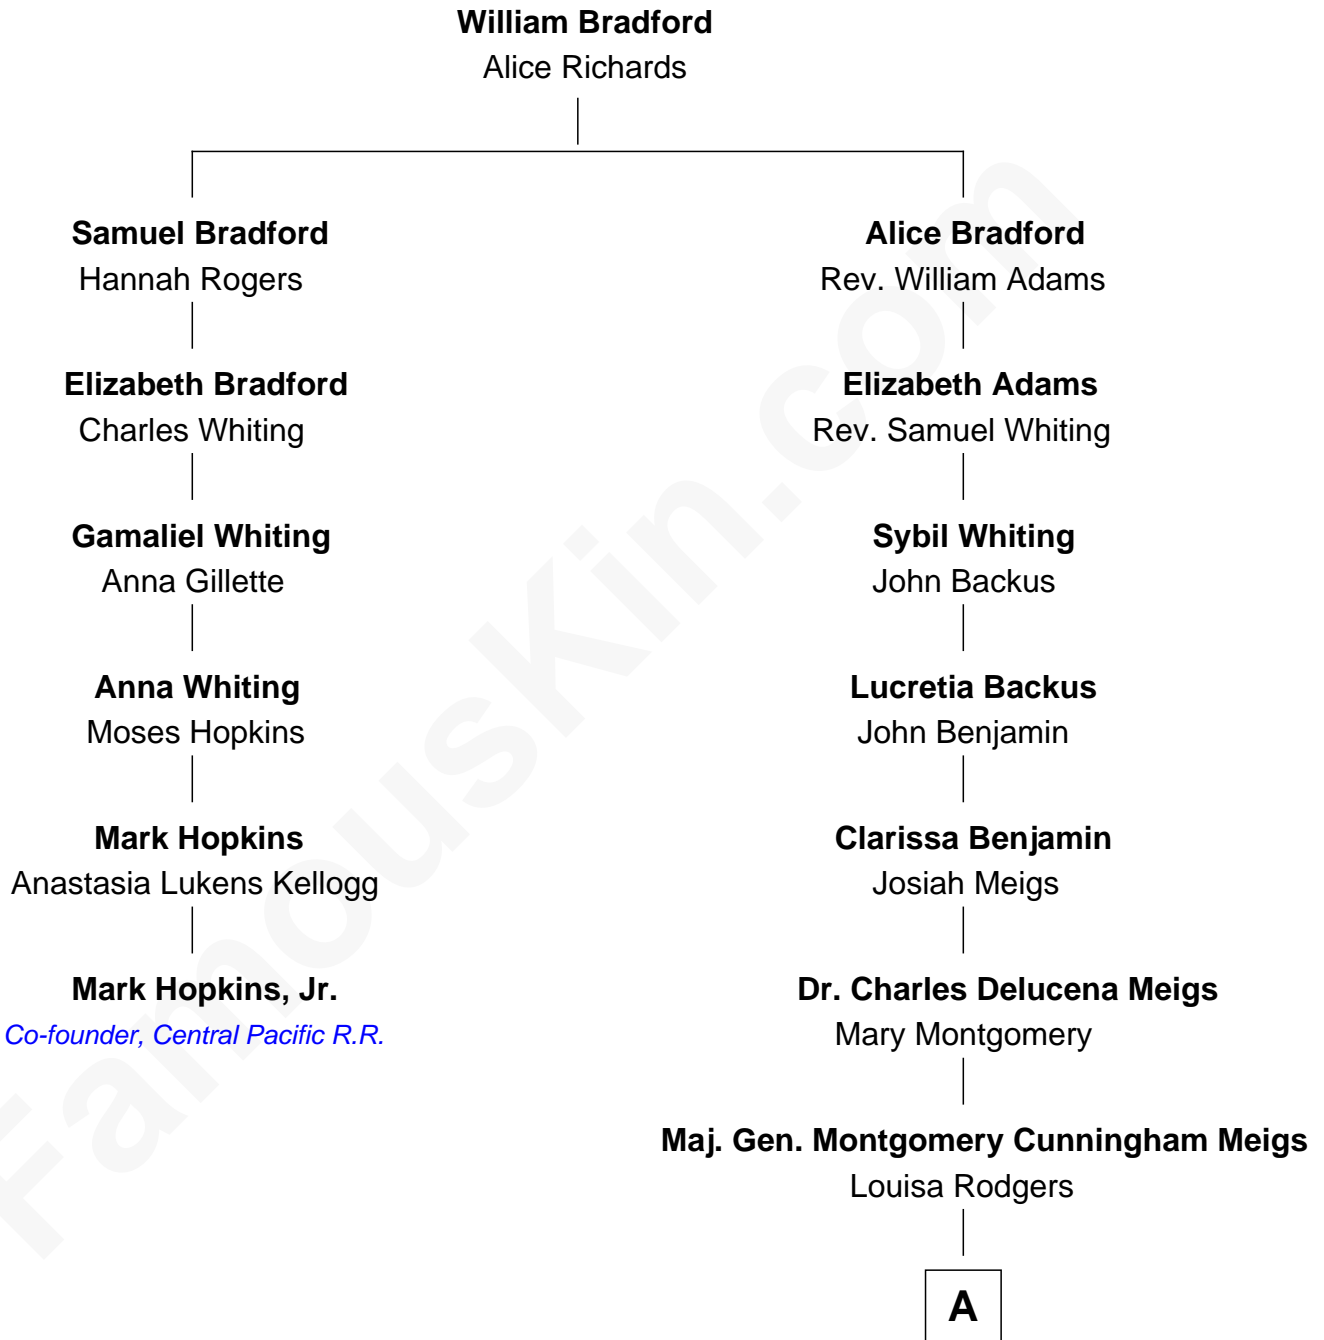

# FamousKin.com Relationship Chart of

**Mark Hopkins, Jr.**

*Co-founder, Central Pacific R.R.*

5th cousin 6 times removed of

**Parker Stevenson**

*TV and Movie Actor*

**A**

**Mary Montgomery Meigs**  
Col. Joseph Hancock Taylor

**Evelyn Taylor**  
Eli Kirk Price

**Philip Price**  
Sarah Meade Harrison

**Sarah Meade Price**  
Richard Stevenson Parker

**Parker Stevenson**  
*TV and Movie Actor*