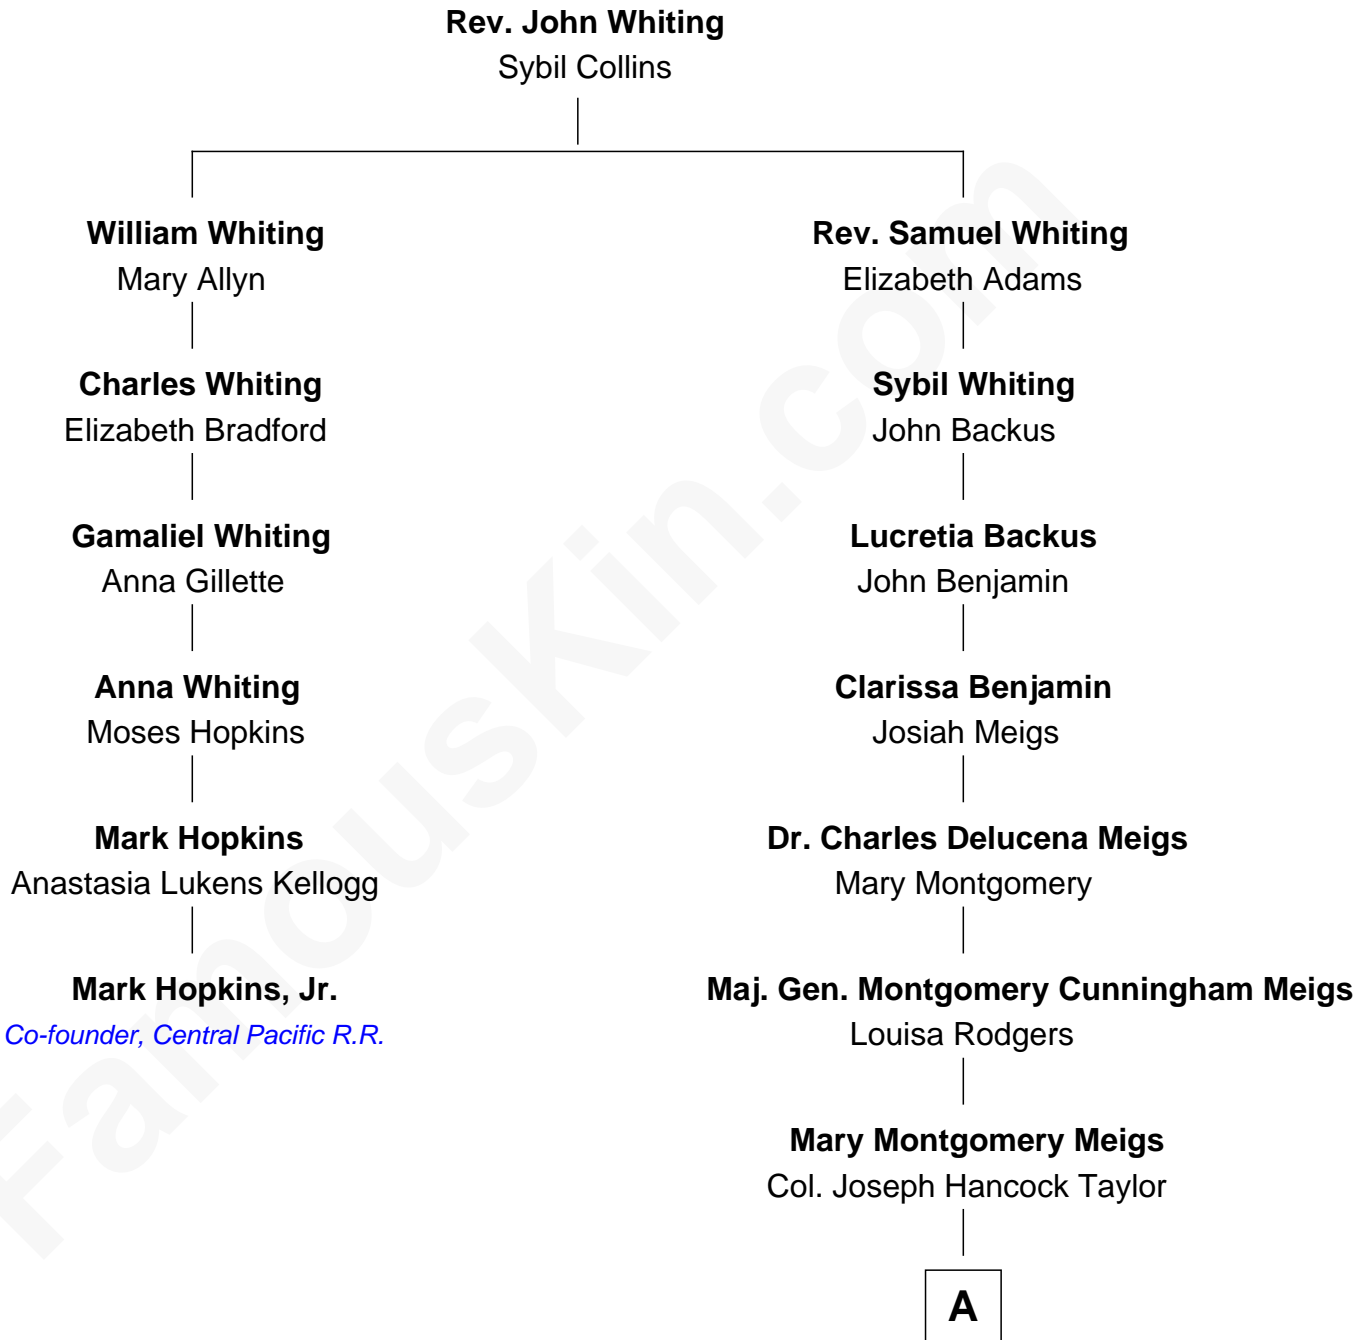

# FamousKin.com Relationship Chart of

**Mark Hopkins, Jr.**

*Co-founder, Central Pacific R.R.*

5th cousin 5 times removed of

**Parker Stevenson**

*TV and Movie Actor*

**A**

—  
**Evelyn Taylor**

Eli Kirk Price

—  
**Philip Price**

Sarah Meade Harrison

—  
**Sarah Meade Price**

Richard Stevenson Parker

—  
**Parker Stevenson**

*TV and Movie Actor*