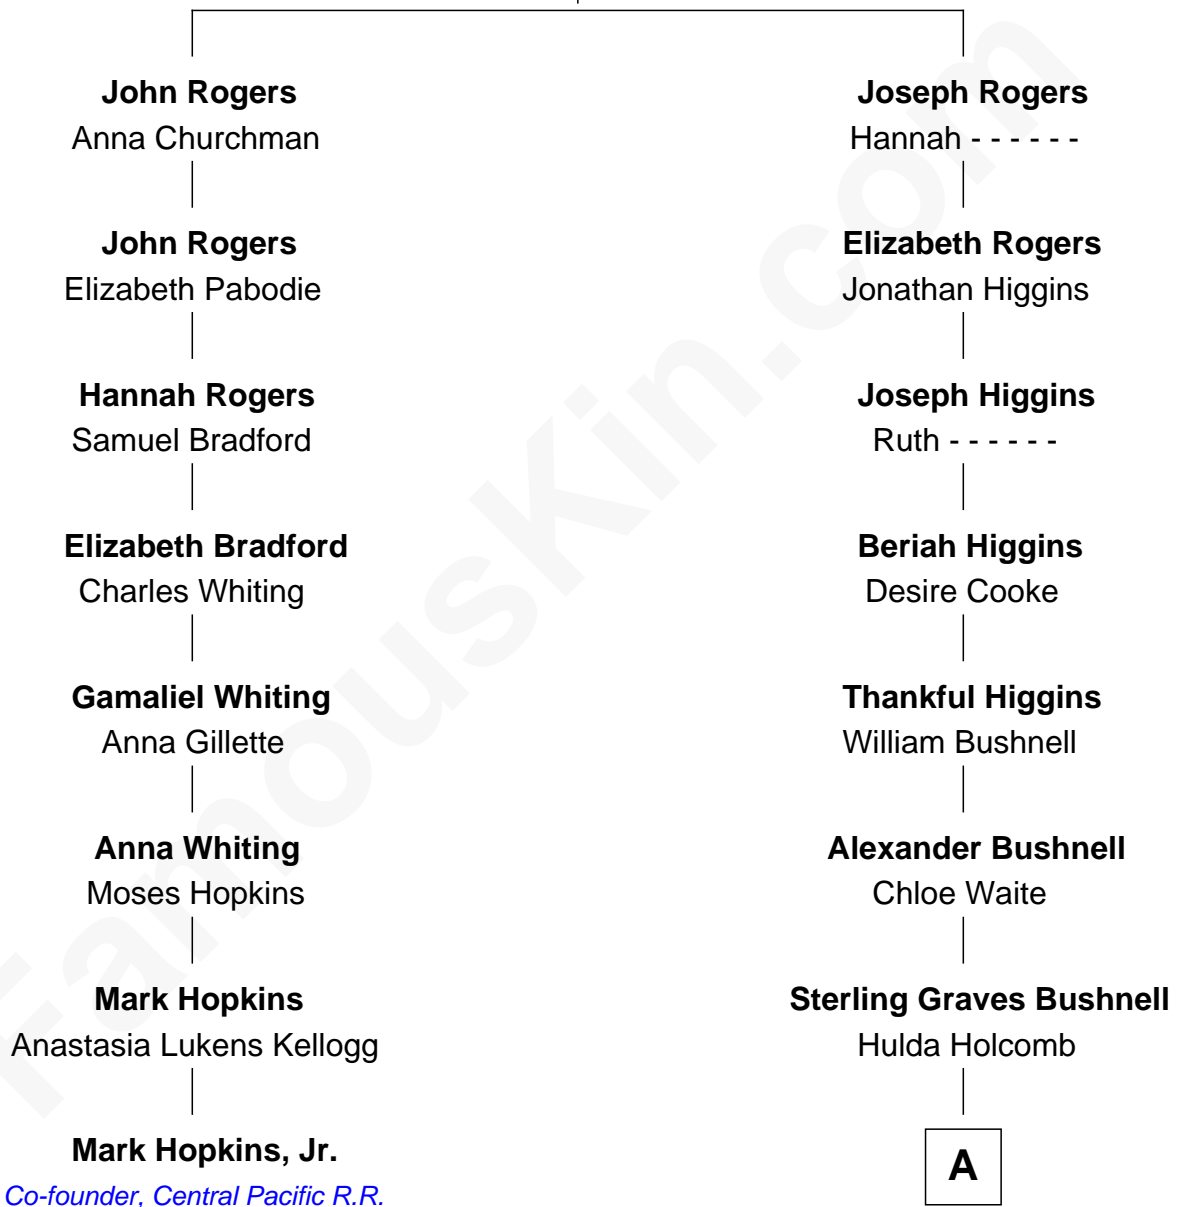

FamousKin.com Relationship Chart of

Mark Hopkins, Jr.

Co-founder, Central Pacific R.R.

7th cousin 4 times removed of

Diane Brewster

TV and Movie Actress

Thomas Rogers

Alice Cosford

A

Rosella Bushnell
Jonathan West Sloane

William B. Sloane
Jennie M. Partridge

Grace Anna Sloane
Reginald Raymond Brewster

Phillip Sloane Brewster
Geraldine Craddock

Diane Brewster
TV and Movie Actress

FamousKin.com