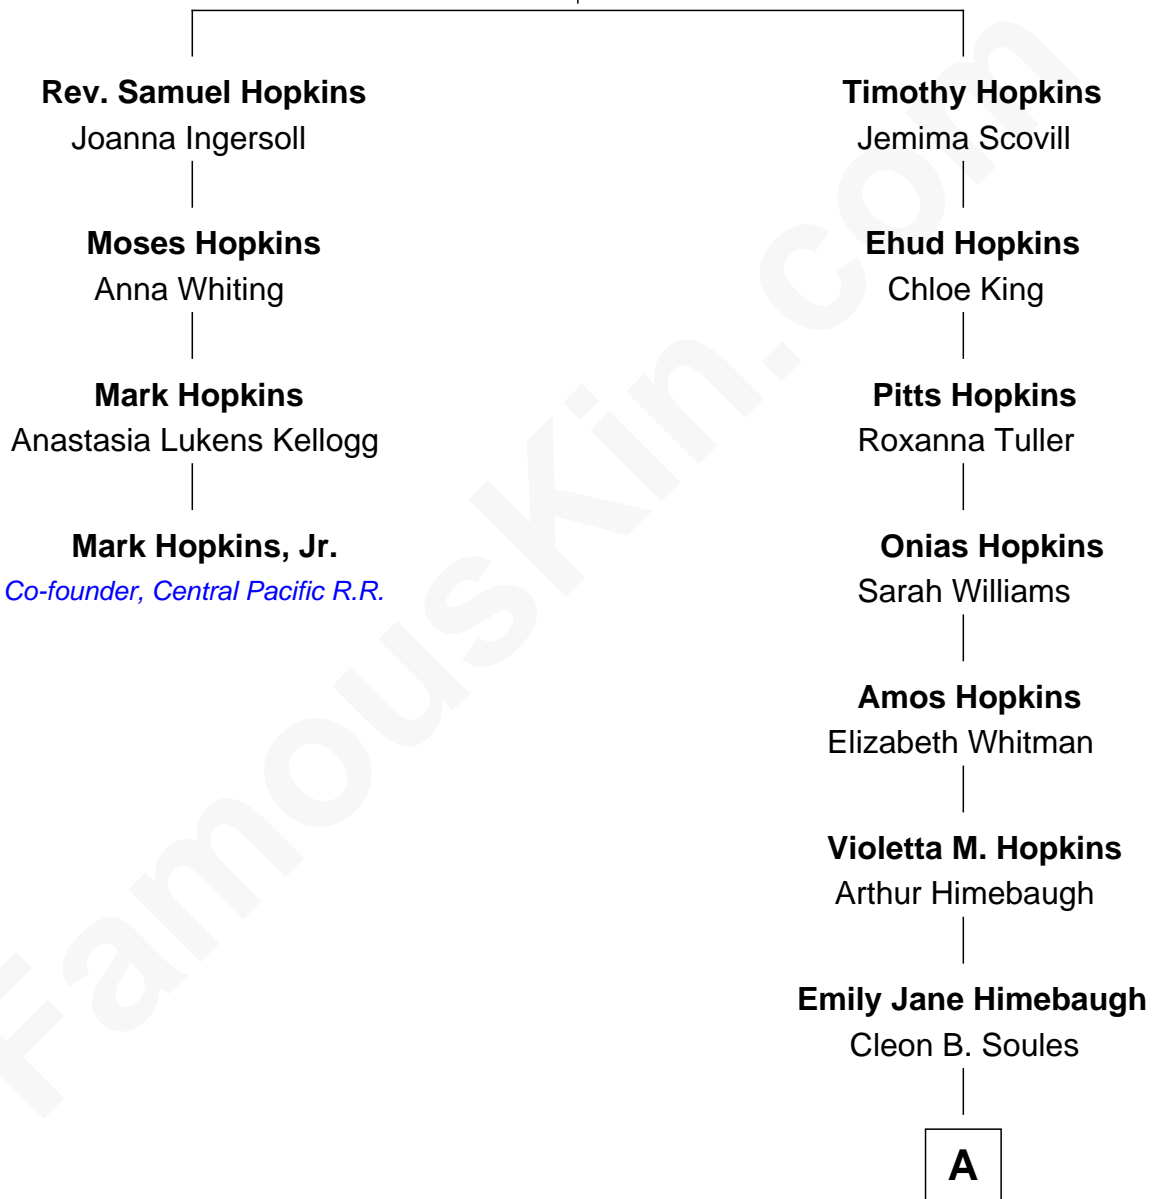

# FamousKin.com Relationship Chart of

**Mark Hopkins, Jr.**

*Co-founder, Central Pacific R.R.*

3rd cousin 7 times removed of

**Taylor Lautner**

*TV and Movie Actor*

**Timothy Hopkins**

Mary Judd

**A**

**Helen Elizabeth Soules**

Andrew J. Bos

**David Andrew Bos**

Patricia Anne Nichols

**Deborah C. Bos**

Daniel Joseph Lautner

**Taylor Lautner**