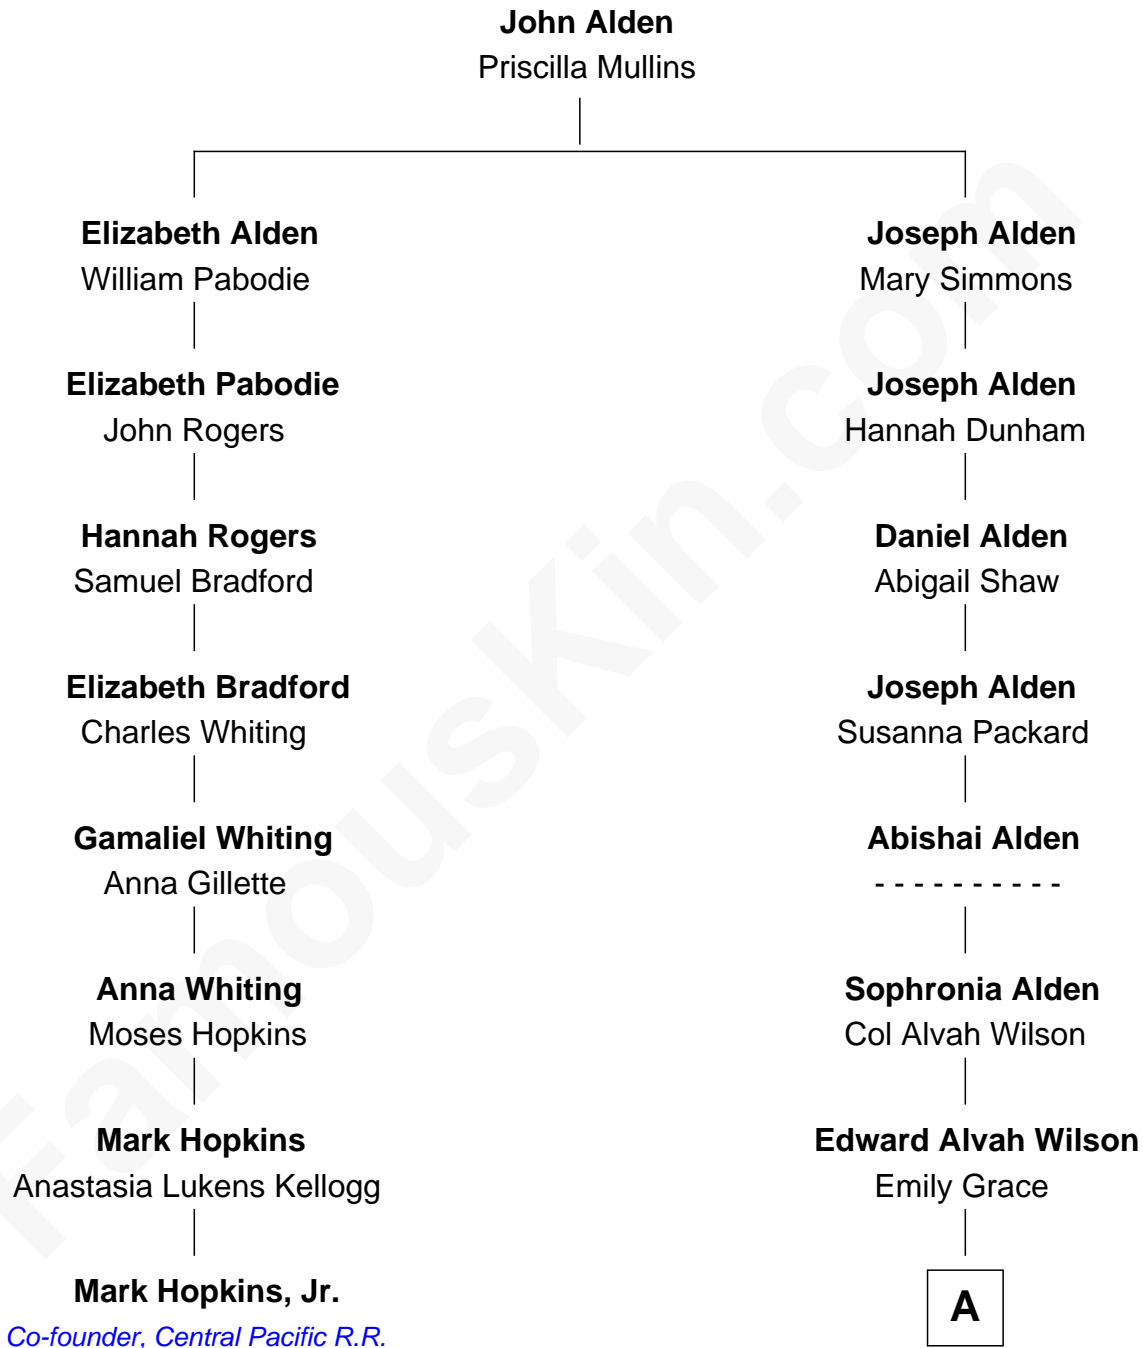

# FamousKin.com Relationship Chart of

**Mark Hopkins, Jr.**

*Co-founder, Central Pacific R.R.*

7th cousin 1 time removed of

**Charles Edward Merrill**

*Co-Founder of Merrill Lynch & Company*

A

**Octavia Wilson**  
Dr. Charles Morton Merrill

**Charles Edward Merrill**  
*Co-Founder of Merrill Lynch & Co.*

FamousKin.com