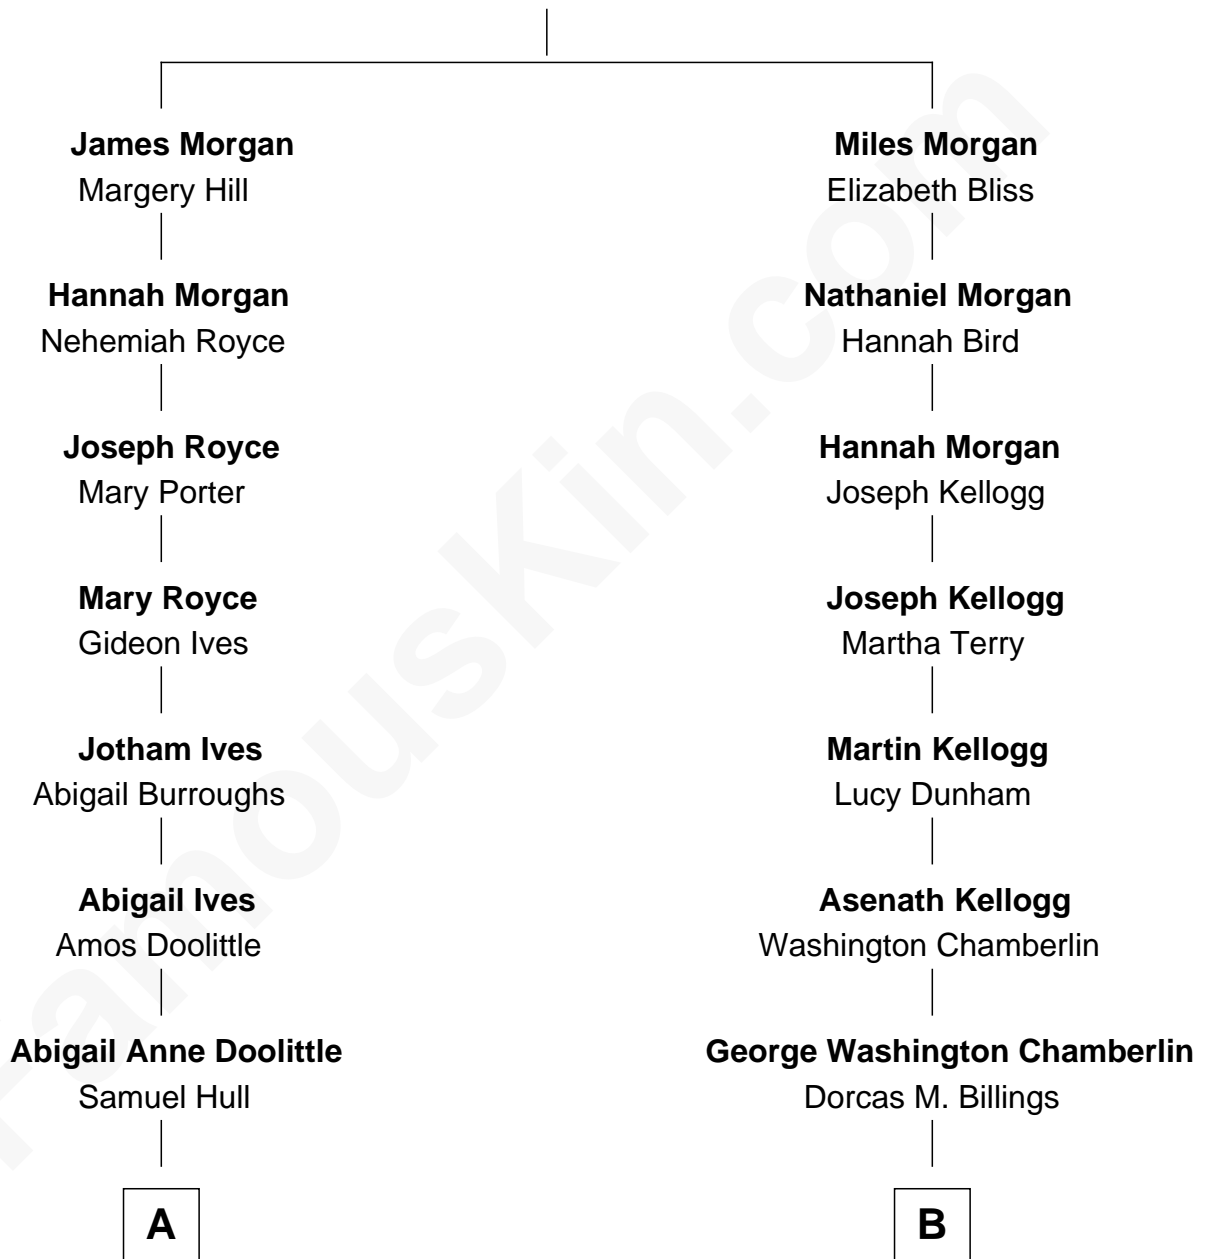

FamousKin.com
Relationship Chart of
Frederick Law Olmsted
Landscape Architect

8th cousin 4 times removed of
Shannon Woodward
TV and Movie Actress

William Morgan

A

Charlotte Law Hull

John Olmsted

Frederick Law Olmsted

Landscape Architect

B

Emma Dorcas Chamberlin

James Benton Woodward

Willis Benton Woodward

Friedericke M. Steuer

Roy Colefax Woodward

Edna Mary Doty

Gary Allen Woodward

Norma Corrine Swedlund

Steven Gary Woodward

Kathleen Andrea West

Shannon Woodward

TV and Movie Actress