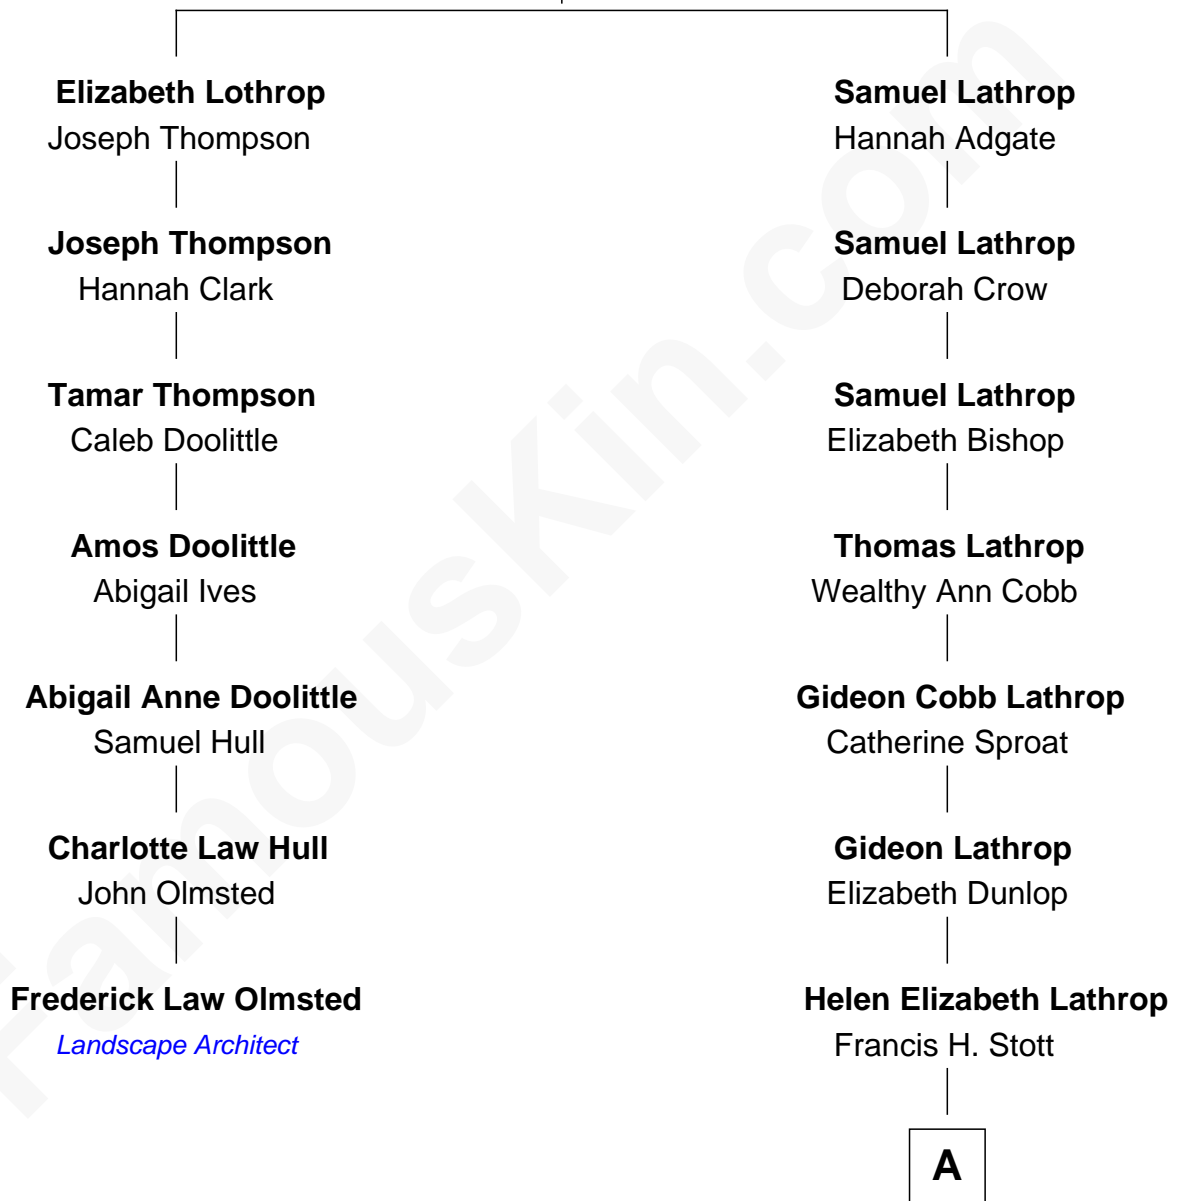

FamousKin.com
Relationship Chart of
Frederick Law Olmsted
Landscape Architect

6th cousin 3 times removed of

Ann B. Davis
TV Actress

Samuel Lothrop
 Elizabeth Scudder

A

Arthur Curtiss Stott

Harriet E. Evans

Marguerite Stott

Cassius Miles Davis

Ann B. Davis

TV Actress

FamousKin.com