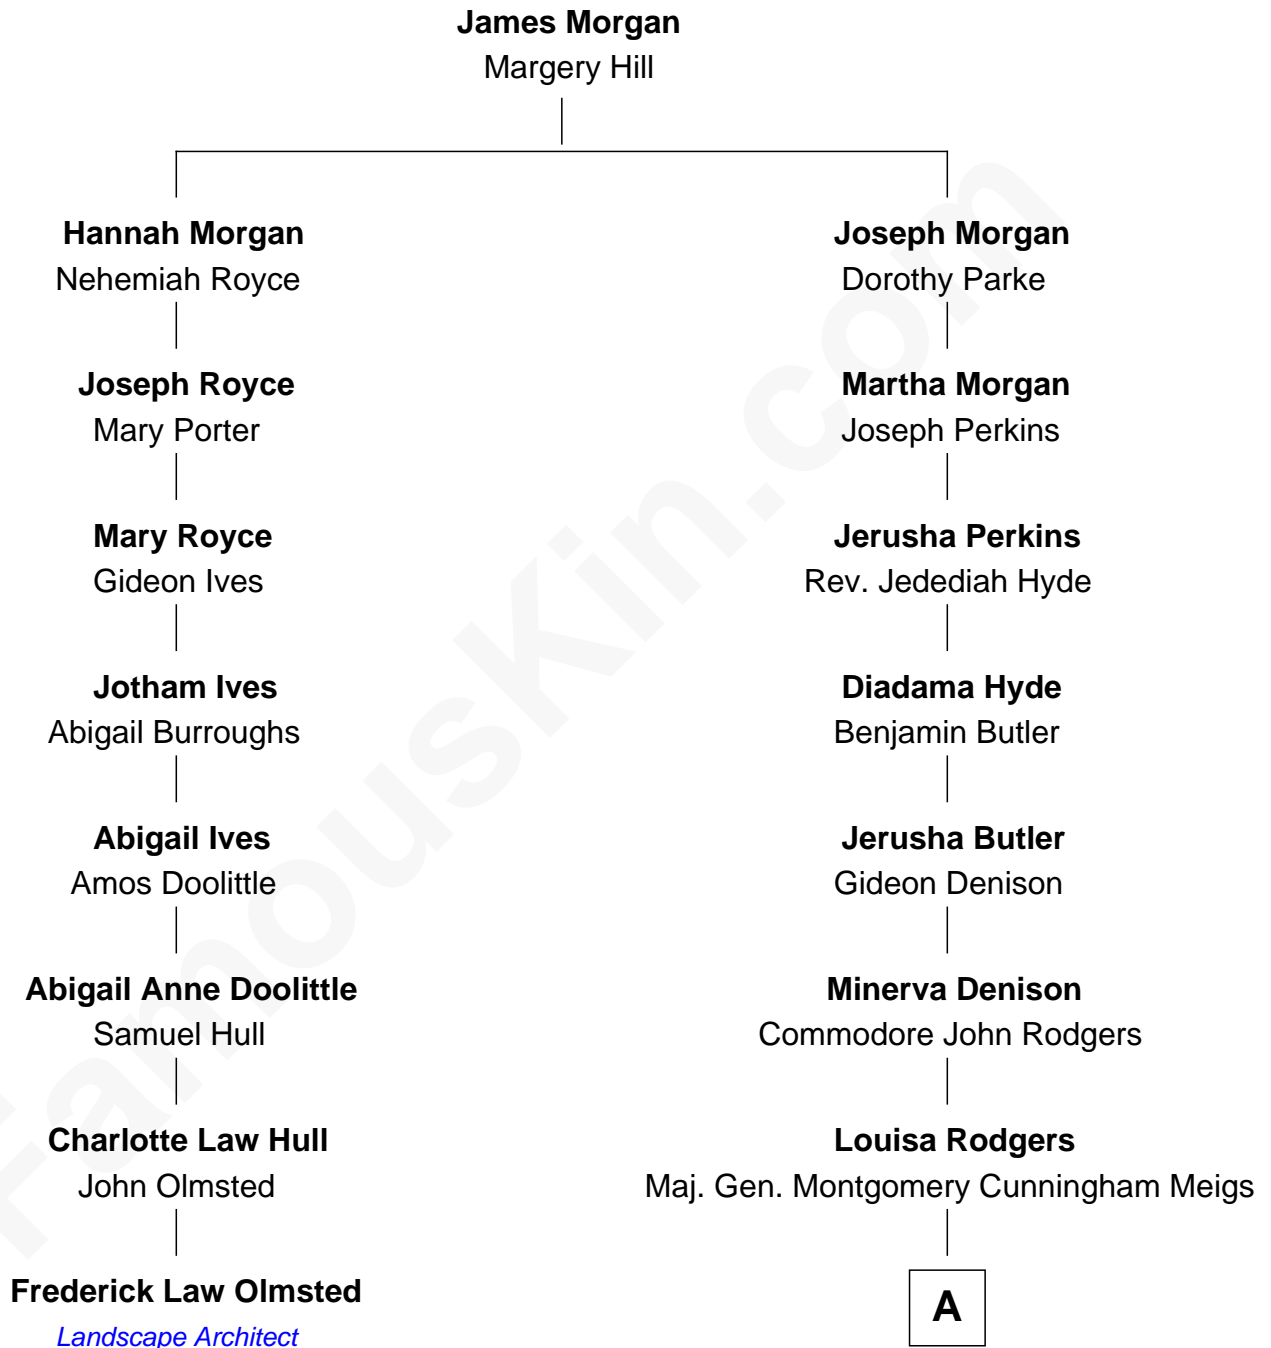

FamousKin.com
Relationship Chart of
Frederick Law Olmsted
Landscape Architect

7th cousin 4 times removed of
Parker Stevenson
TV and Movie Actor

A

Mary Montgomery Meigs
Col. Joseph Hancock Taylor

Evelyn Taylor
Eli Kirk Price

Philip Price
Sarah Meade Harrison

Sarah Meade Price
Richard Stevenson Parker

Parker Stevenson
TV and Movie Actor

FamousKin.com