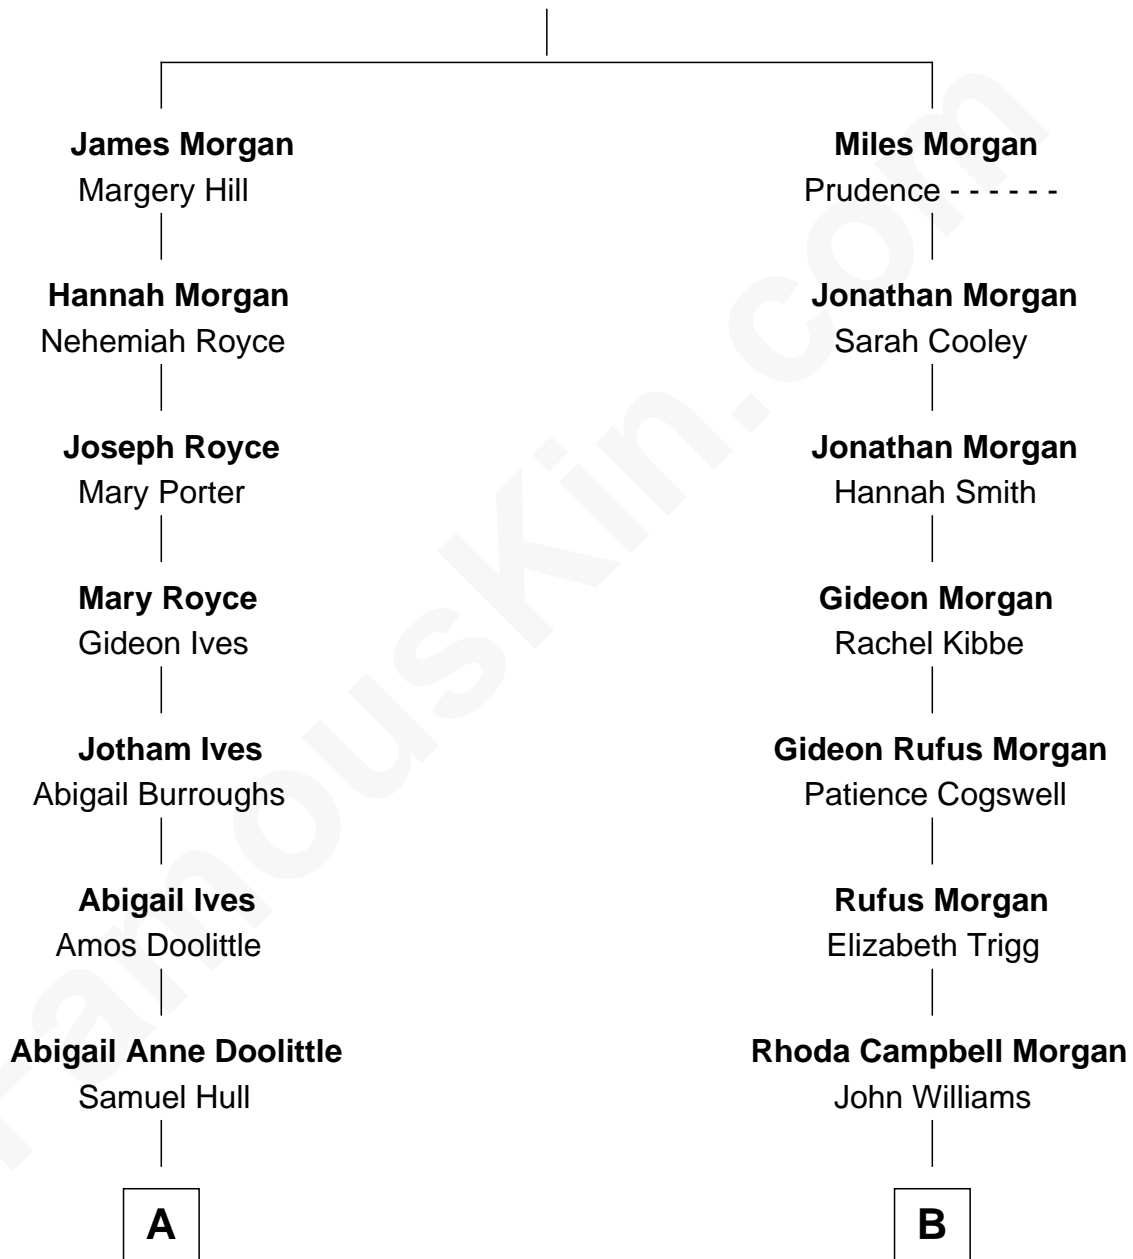

FamousKin.com
Relationship Chart of
Frederick Law Olmsted
Landscape Architect

8th cousin 1 time removed of
Tennessee Williams
Author of A Streetcar Named Desire

William Morgan

A

Charlotte Law Hull

John Olmsted

Frederick Law Olmsted

Landscape Architect

B

Thomas Lanier Williams

Isabelle Coffin

Cornelius Coffin Williams

Edwina Dakin

Tennessee Williams

Author of A Streetcar Named Desire

FamousKin.com