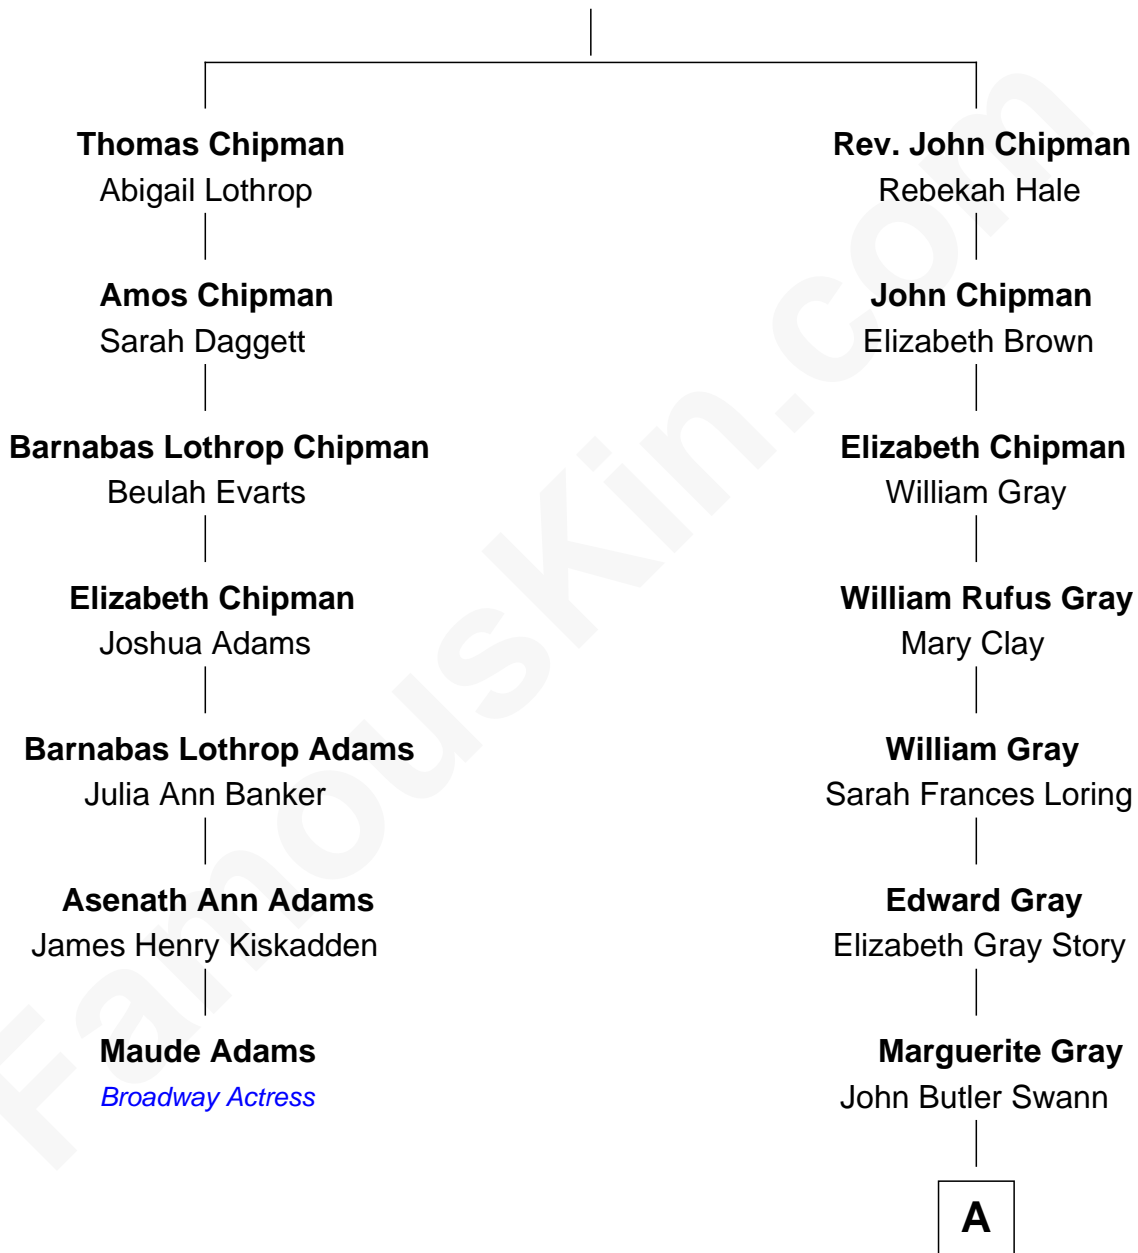

# FamousKin.com Relationship Chart of

**Maude Adams**

*Broadway Actress*

6th cousin 2 times removed of

**Story Musgrave**

*NASA Astronaut*

**Samuel Chipman**

Sarah Cobb

**A**

|  
**Marguerite Swann**

Percy Musgrave

|  
**Story Musgrave**

*NASA Astronaut*

FamousKin.com