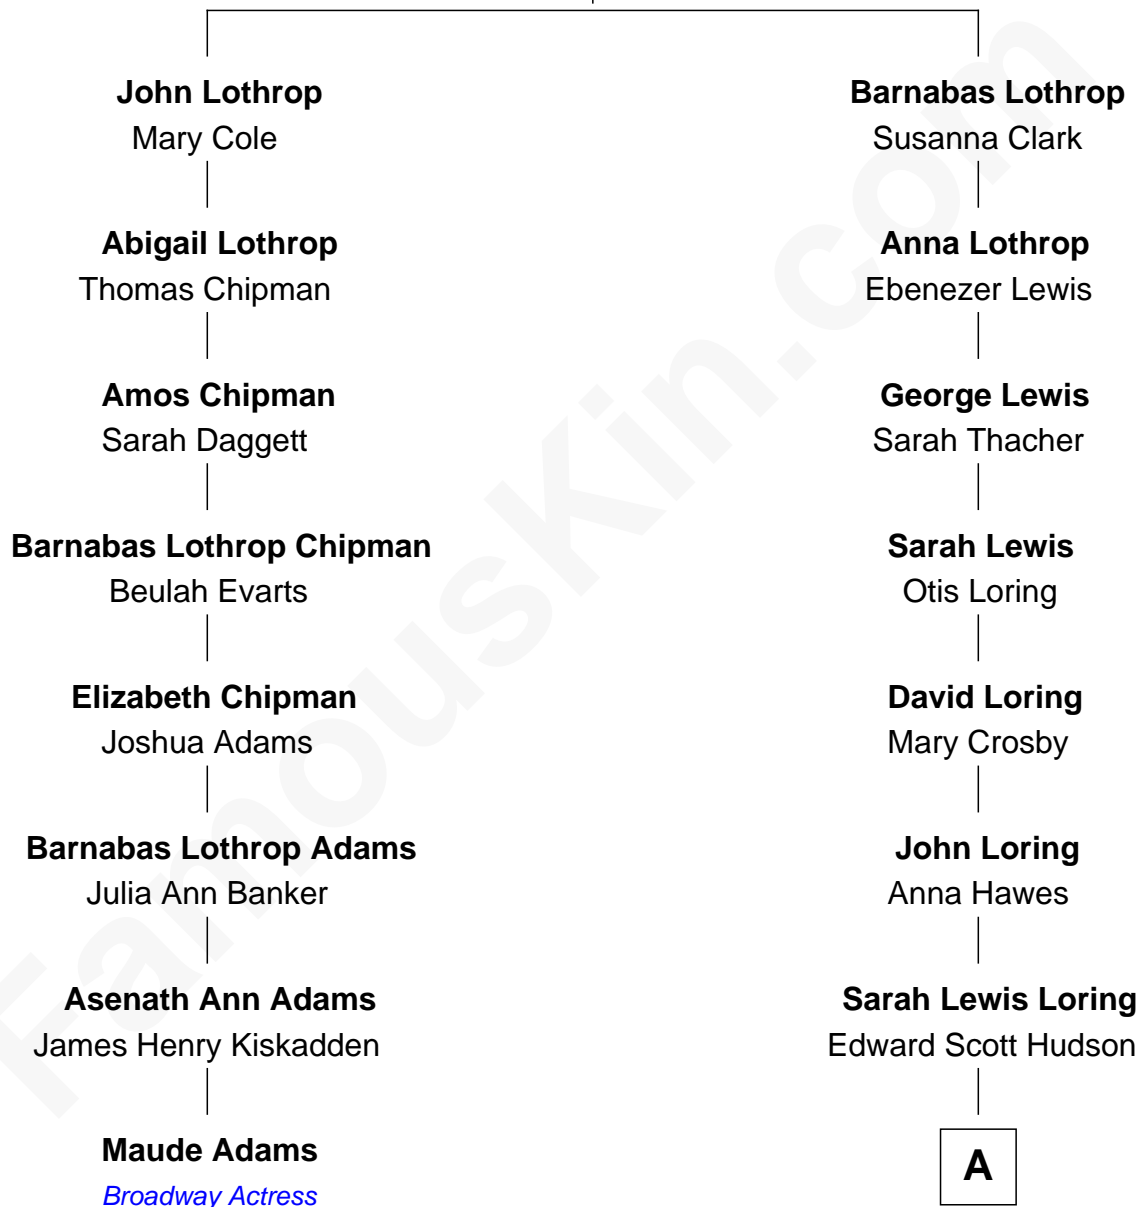

FamousKin.com Relationship Chart of

Maude Adams

Broadway Actress

7th cousin 5 times removed of

Matt Bomer

TV and Movie Actor

John Lothrop

Ann - - - - -

A

—
Anna Loring Hudson

Jethro Thomas Macy

—
Edward Burton Macy

Bessie Lou Hocker

—
Ishmael Wilford Macy

Fanny Elizabeth Heller

—
Martha Alice Macy

Victor Bruce Staton

—
Elizabeth Macy Staton

John O'Neill Bomer

—
Matt Bomer

TV and Movie Actor