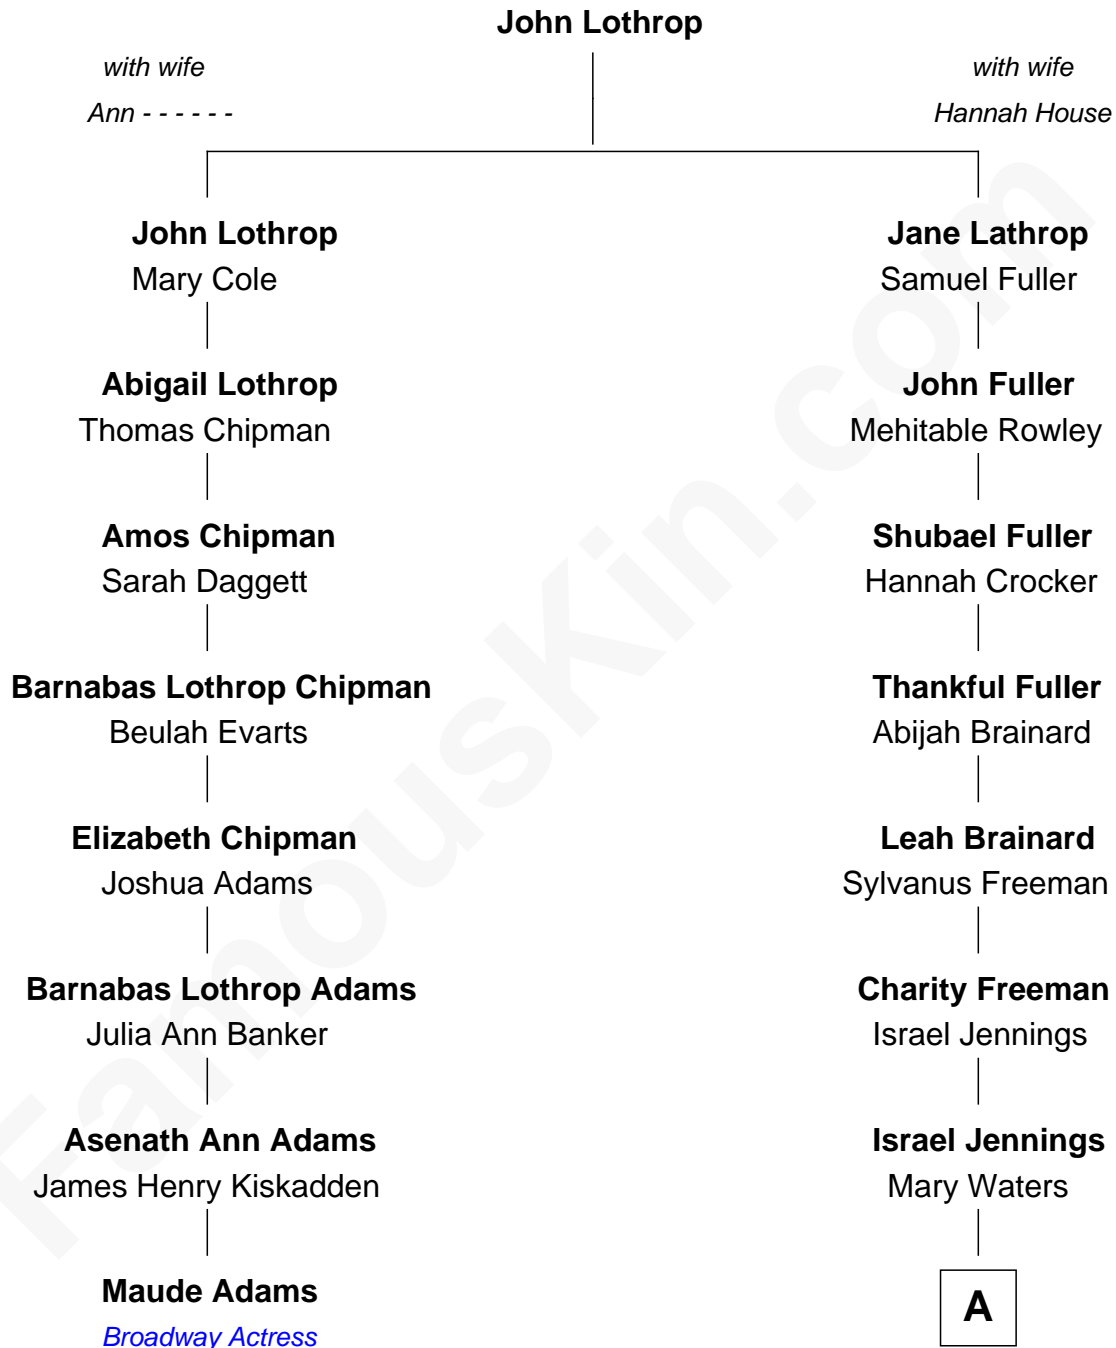

# FamousKin.com Relationship Chart of

**Maude Adams**

*Broadway Actress*

7th cousin 2 times removed of

**William Jennings Bryan**

*41st U.S. Secretary of State*

A

Charles Waters Jennings

Mariah Woods Davidson

Maria Elizabeth Jennings

Silas Lillard Bryan

William Jennings Bryan

*41st U.S. Secretary of State*

FamousKin.com