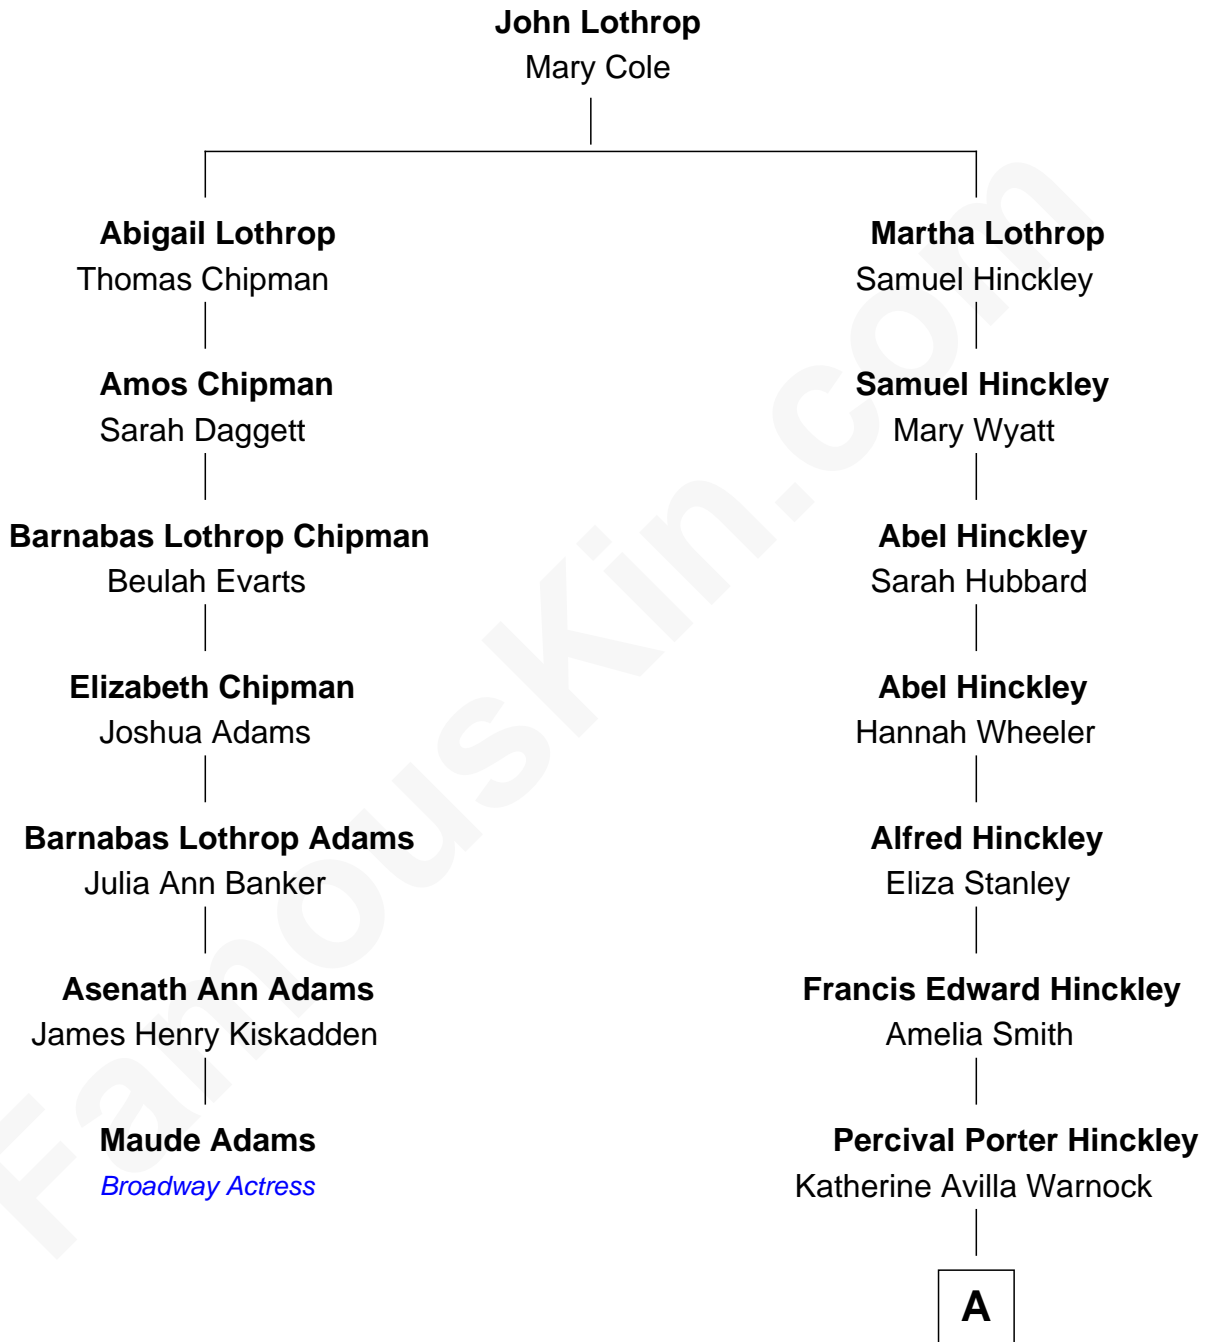

FamousKin.com Relationship Chart of

Maude Adams

Broadway Actress

6th cousin 2 times removed of

John Hinckley, Jr.

Shot President Ronald Reagan

A

|
John Warnock Hinckley

Jo Ann Moore

|
John Hinckley, Jr.

Shot President Ronald Reagan

FamousKin.com