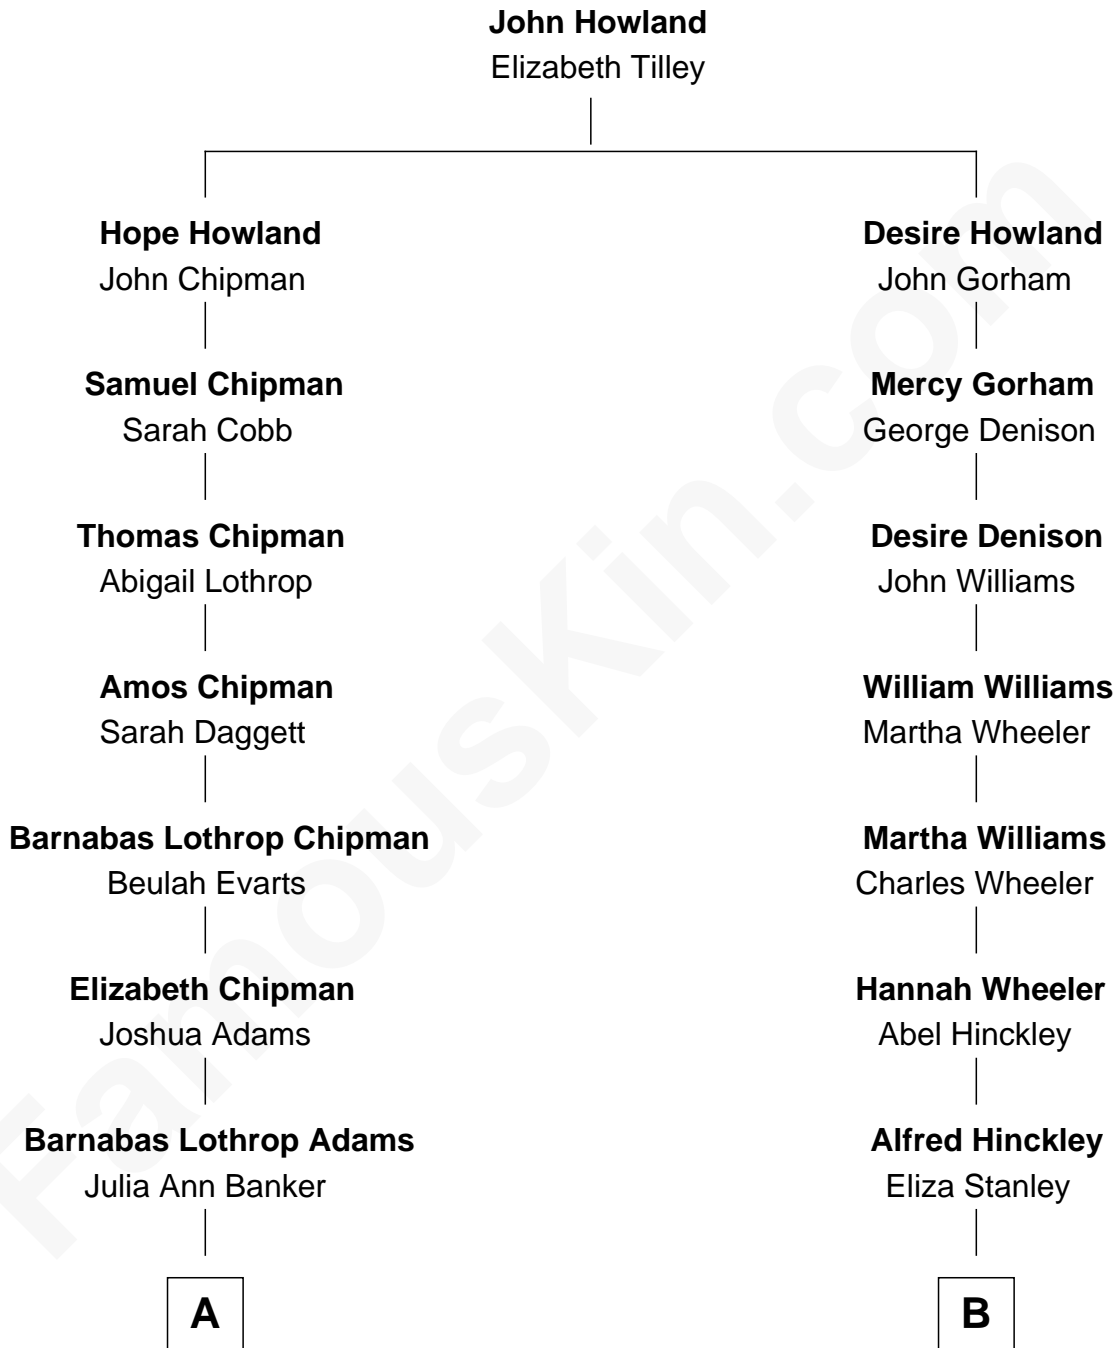

# FamousKin.com Relationship Chart of

**Maude Adams**

*Broadway Actress*

8th cousin 2 times removed of

**John Hinckley, Jr.**

*Shot President Ronald Reagan*

**A**

**Asenath Ann Adams**  
James Henry Kiskadden

**Maude Adams**  
*Broadway Actress*

**B**

**Francis Edward Hinckley**  
Amelia Smith

**Percival Porter Hinckley**  
Katherine Avilla Warnock

**John Warnock Hinckley**  
Jo Ann Moore

**John Hinckley, Jr.**  
*Shot President Ronald Reagan*

FamousKin.com